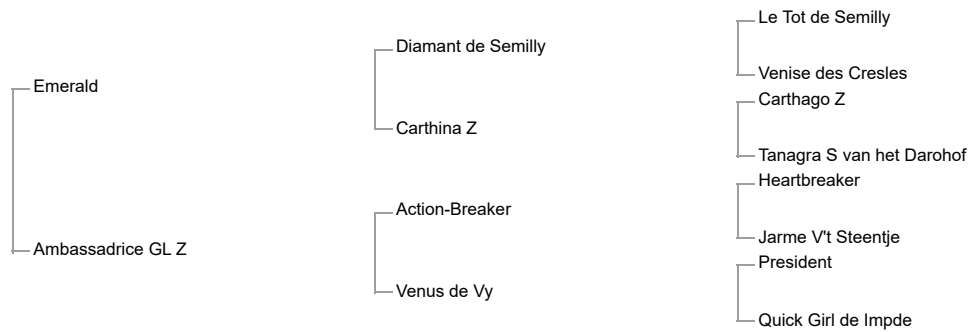

Diego de Toscane (SF, 2013, bay stallion by Quite Capitol) **Level 1.55m** - Maiju Mallat (FIN)**Ernesto de Toscane** (SF, 2014, grey stallion by Vigo Cece) **Level 1.45m** - Maria Vittoria Nobili (ITA)

Naisseur: Gillot Barbara

Propriétaire: EARL Lambert Thierry

FR-59310 Beuvry-la-Forêt

FR-62500 Claimarais

Nr. 2

EMPEUR GL Z
25000122253784D

Empeur GL Z

chestnut

01-07-2022, Z

Sire:

EMERALD (BWP, 2004, stallion by Diamant de Semilly) Approved For: BWP, Holst, KWPN, Old, SF, SWB **Level 1.60m** - Harrie Smolders (NLD)

1st dam:

Ambassadrice GL Z (Z, 2016, bay mare by Action-Breaker) Level 1.30m - Thierry Lambert (FRA)