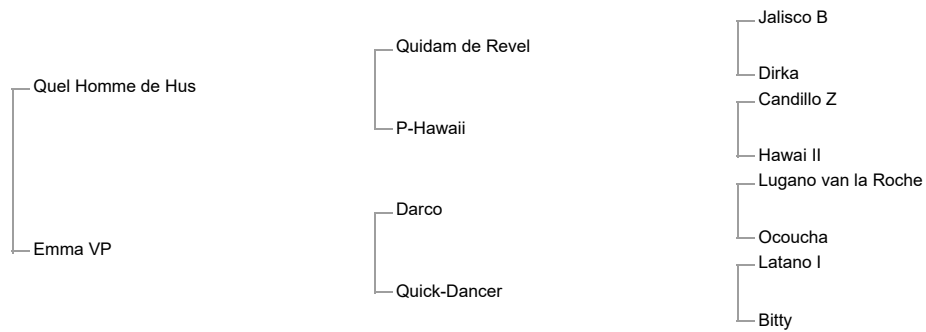

Quel Prince D'eden Z

dark brown

01-04-2021, Z

Sire:

QUEL HOMME DE HUS (Holst, 2006, bay stallion by Quidam de Revel) Approved For: sBs, SF, SWB **Level 1.70m** - Jérôme Guery (BEL)

1st dam:

EMMA VP (BWP, 2004, dark bay mare by Darco) **Level 1.50m** - Gaetan Decroix (BEL)

ILEX VP (BWP, 2008, black brown stallion by Diamant de Semilly) **Level 1.65m** - Nicolas Delmotte (FRA)

Quel Prince D'eden Z (Z, 2021, dark brown stallion by Quel Homme de Hus) Approved For: sBs

2nd dam:

Quick-Dancer (BWP, 1993, grey mare by Latano I) Level 1.30m - Tim Reygaerts (BEL)

Winston Dancer (BWP, 1999, grey gelding by Clinton) Level 1.35m - Julie Rosbach (BEL)

EMMA VP (BWP, 2004, dark bay mare by Darco) :See Above

Hidalgo van de Molenberg (BWP, 2007, grey stallion by Darco) Approved For: BWP

Magnifique van de Molenberg (BWP, 2012, bay or brown mare by Nabab de Reve)

Paradise Van De Molenberg (BWP, 2015, dark bay mare by Comme il faut) Level 1.35m - Fernando Chiarotto Penteado (BRA)

Secret Dancer van de Molenberg Level 1.20m - Vinicius Paulino Pereira Silva (BRA)

Ton Ami Van De Molenberg Level 1.20m - Karl Brocks (DEU)

Quick Jumper van de Molenberg (BWP, 2016, chestnut gelding by Emerald) **Level 1.45m** - Rodrigo Carrasco (CHL)

Rock Dancer van de Molenberg (BWP, 2017, bay mare by Emerald) Level 1.30m - Tim Reygaerts (BEL)

Valley Dancer van de Molenberg Approved For: Z Level 0.90m - Koen Gelaude (BEL)

BATTLECRY (BWP, 2014, dark bay gelding by Vigo d'Arsoailles) **Level 1.60m** - Tiffany Foster (CAN)

3rd dam:

Bitty (KWPN, 1983, grey mare by Joost)

Quick-Dancer (BWP, 1993, grey mare by Latano I) :See Above

Cameron-Diaz VDR Z (Z, 1999, dark chestnut mare by Carthago)

Chanel Greenfield Z (Z, 2004, grey mare by Chin Chin) **Level 1.45m** - Jelle Hoorens (BEL)

Bacardi Van 't Craynest Z Level 1.25m - Jelle Hoorens (BEL)

Q-One Greenfield Z (Z, 2007, bay mare by Quite Capitol)

Q-Two TL Level 1.45m - Sven Fehnl (DEU)

Q-Easy Greenfield (Z, 2007, bay mare by Quite Capitol)

Dragonfly 7 Level 1.40m - Maxime Perez (FRA)

Quel Reve Greenfield (Z, 2007, grey gelding by Quite Capitol) Level 1.35m - Cedric Vanleerberghe (BEL)

Cadence Greenfield Z (Z, 2008, dark chestnut mare by VDL Corland) Level 1.35m - Olivier Seynhave (BEL)

My First Lady van 't Ravennest (BWP, 2012, bay mare by Ogano Sitte) Level 1.30m - Catherine van Roosbroeck (BEL)

Pretty Woman Van Loheky Level 1.30m - Lisa Keys (GBR)

O D'amour Van Loheky (BWP, 2014, stallion by Kannan) Level 1.35m - Stefano Bacchi (ITA)

I'm a Special Lady van 't Ravennest (Holst, 2016, grey mare by Diamant de Semilly) Level 1.40m - Wim Vinckx (BEL)

Carrera Rozenhoed Z (Z, 2000, dark brown mare by Chellano Z)

Cayenne Z (Z, 2009, grey mare by Chippendale Z) Level 1.35m - Nathan Michel (FRA)

4th dam:

Titty (KWPN, 1977, grey mare by Abgar xx)

Zitty (KWPN, 1981, mare by Joost)

Citty (KWPN, 1984, grey mare by Ramiro Z (G Ramiro Z))

Starlet Level 1.60m - Lauren Hayes (CAN)

UCITTY Level 1.60m - Roberto Cristofolletti (ITA)

CINCITTY Level 1.50m - Henrik von Eckermann (SWE)

Bitty (KWPN, 1983, grey mare by Joost) :See Above

Naisseur: EARL Eden Farm