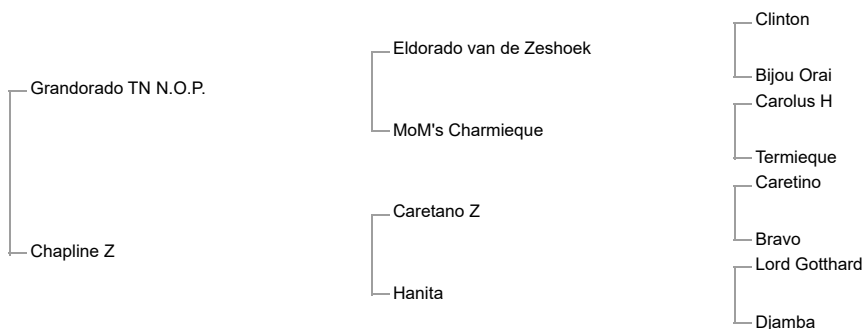

Grand Cru Nc Z

bay
23-03-2021, Z

Sire:

GRANDORADO TN N.O.P. (KWPN, 2011, bay stallion by Eldorado van de Zeshoek) **Level 1.60m** - Willem Greve (NLD)

1st dam:

Chapline Z (Z, 2001, bay mare by Caretano Z)

Endless (BWP, 2004, bay or brown mare by Canadian River)

Iguasu (BWP, 2008, bay stallion by Nonstop) Level 1.20m - Brecht Bille (BEL)

Jersey vd Hunters (BWP, 2009, bay mare by Hunter's Scendix (Scendix)) **Level 1.50m** - Nicole Bellissimo (USA)

Queen V/d Hunters Level 1.15m - Maurice Riquiere (BEL)

Randix van de Hunters Level 1.35m - Jakub Krzyzosiak (POL)

Medan v/d Hunters (BWP, 2012, bay stallion by Eyad) Level 1.40m - Christof Deraedt (BEL)

Omar van de Hunters (BWP, 2014, bay gelding by Scendro) **Level 1.55m** - Rupert Carl Winkelmann (DEU)

Attack van de Hunters Z (Z, 2017, bay gelding by Aparidi) Level 1.30m - Camilo Robayo (COL)

Canatano Z (Z, 2005, dark bay gelding by Canadian River) Approved For: AES **Level 1.50m** - Anthony Delage (FRA)

Espoir-N.C. (sBs, 2010, bay stallion by Kashmir van Schuttershof) Level 1.30m - Dennis Caubergs (BEL)

No Limit NC Z (Z, 2012, bay stallion by Nabab de Reve) Approved For: AES Level 1.40m - Pierre Brunschwig (CHE)

Vigoreux Nc Z (Z, 2015, dark brown stallion by Vigo d'Arsouilles) Level 1.20m - Aurelie Deloof (BEL)

Grand Cru Nc Z (Z, 2021, bay stallion by Grandorado TN N.O.P.)

2nd dam:

Hanita (BWP, 1984, bay mare by Lord Gotthard)

Chapline Z (Z, 2001, bay mare by Caretano Z) :See Above

3rd dam:

Djamba (BWP, 1980, chestnut mare by Flügel van la Roche)

Hanita (BWP, 1984, bay mare by Lord Gotthard) :See Above

Tamara (BWP, 1996, bay mare by Camus)

Ellen (BWP, 2004, bay or brown mare by Canadian River)

Love Scendix Level 1.40m - Sheer Levitin (USA)

Jaleo van het Heuvelland (BWP, 2009, black brown gelding by Hunter's Scendix (Scendix)) **Level 1.50m** - Cecilie Hatteland (NOR)

4th dam:

Orsa (BWP, 1968, chestnut mare by Lugano van la Roche)

Djamba (BWP, 1980, chestnut mare by Flügel van la Roche) :See Above