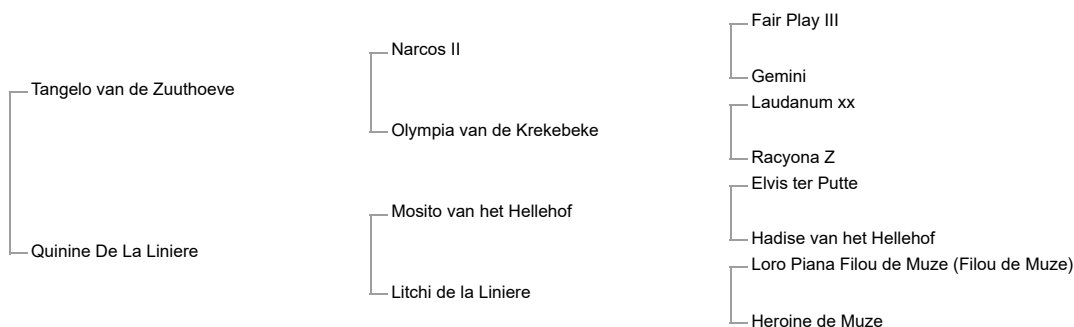

Vespa D'oury

bay
05-08-2021, BWP
BWP 34

Sire:

TANGELO VAN DE ZUUTHOEVE (BWP, 1996, chestnut stallion by Narcos II) **Level 1.60m** - Roelof Brill (NLD)

1st dam:

Quinine De La Liniere (BWP, 2016, bay mare by Mosito van het Hellehof) Level 1.35m - Berenger Oudin (FRA)

Vespa D'oury (BWP, 2021, bay stallion by Tangelo van de Zuuthoeve)

2nd dam:

Litchi de la Liniere (BWP, 2011, bay mare by Loro Piana Filou de Muze (Filou de Muze)) **Level 1.45m** - Christof Deraedt (BEL)

Pumpkin De La Liniere (BWP, 2015, chestnut stallion by Gemini CL xx) **IEV 3*** - Level 1.30m - Lara de Liedekerke (BEL)

PECORINO DE LA LINIERE (BWP, 2015, chestnut gelding by Bamako de Muze) **Level 1.50m** - Virginie Thonon (BEL)

Quinine De La Liniere (BWP, 2016, bay mare by Mosito van het Hellehof) :See Above

Quinoa de la Liniere (BWP, 2016, bay mare by Mosito van het Hellehof) **Level 1.45m** - Koen Vereecke (BEL)

3rd dam:

HEROINE DE MUZE (BWP, 2007, bay mare by Tinka's Boy (Hooper)) **Level 1.60m** - Taizo Sugitani (JPN)

MoM's Koko Katinka (BWP, 2010, bay mare by Nabab de Reve) **Level 1.45m** - Rachel Cornacchia (CAN)

Kentucky Gold de Muze (BWP, 2010, bay mare by Nabab de Reve)

Diamante Degli Assi (SI, 2014, bay mare by Diamant de Semilly) **Level 1.45m** - Antonio Campanelli (ITA)

Kigali vd Bisschop (BWP, 2010, bay mare by Nabab de Reve) **Level 1.45m** - Joe Clee (GBR)

Nanno vd Bisschop (BWP, 2013, dark bay gelding by Kannan) Level 1.40m - Wim Smet (BEL)

KITONA DE MUZE (BWP, 2010, black brown mare by Vigo d'Arsouilles) **Level 1.60m** - Alexis Deroubaix (FRA)

Kirby de Muze (BWP, 2010, bay mare by Nabab de Reve) **Level 1.50m** - Chloe Winchester (GBR)

Rosa KC (BWP, 2017, bay mare by Diamant de Semilly) Level 1.40m - Daan Bernaerts (BEL)

Nightstar De Muze Z Et (Z, 2011, chestnut mare by Nabab de Reve) Level 1.05m - Matthias Meskens (BEL)

OLGA VAN DE KRUISSHOEVE (BWP, 2014, bay mare by El Torreo de Muze) **Level 1.60m** - Simon Delestre (FRA)

NIMROD DE MUZE Z (Z, 2011, chestnut gelding by Nabab de Reve) **Level 1.65m** - Pedro Veniss (BRA)

Litchi de la Liniere (BWP, 2011, bay mare by Loro Piana Filou de Muze (Filou de Muze)) :See Above

LEVIS DE MUZE (BWP, 2011, bay stallion by Elvis ter Putte) Approved For: BWP, Z **Level 1.60m** - Ioli Mytilineou (GRC)

MORFINE DE MUZE (BWP, 2012, black gelding by Nabab de Reve) **Level 1.60m** - Rik Hemeryck (BEL)

4th dam:

Exellentia de Muze (BWP, 2004, bay mare by For Pleasure)

HEROINE DE MUZE (BWP, 2007, bay mare by Tinka's Boy (Hooper)) :See Above

Huxx de Muze (BWP, 2007, bay gelding by Nabab de Reve) **Level 1.60m** - Jonathan Chabrol (FRA)

IPHIGENEIA DE MUZE (BWP, 2008, bay mare by Erco van 't Roosakker) **Level 1.60m** - Grégory Wathelet (BEL)

PLATO DE MUZE Z (Z, 2011, bay stallion by Plot Blue) Approved For: sBs, Z **Level 1.55m** - Constant Van Paesschen (BEL)

INCROYABLE DE MUZE (BWP, 2008, bay or brown mare by Nabab de Reve) **Level 1.50m** - Marc Bettinger (DEU)

MY WAY B. & V. (BWP, 2012, bay mare by Emerald) **Level 1.50m** - Michael G. Duffy (IRL)

Qannando B & V Approved For: BWP, SWB **Level 1.50m** - Alessandra Volpi (USA)