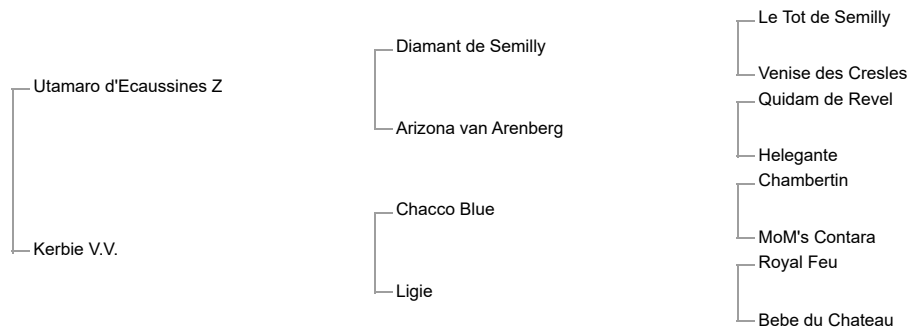

Ultramaro V.v. Z

chestnut

23-04-2022, Z

Sire:

UTAMARO D'ECAUSSINES Z (sBs, 2004, bay stallion by Diamant de Semilly) Approved For: AES, sBs **Level 1.65m** - William Whitaker (GBR)

1st dam:

Kerbie V.V. (BWP, 2010, chestnut mare by Chacco Blue) **Level 1.50m** - Cassio Rivetti (BRA)

Cassidy's V. V. Z (Z, 2015, chestnut stallion by Carrera VDL) Level 1.40m - Jesus Torres Garcia (ESP)

CHICA V.V. Z ET (Z, 2015, bay mare by Comme il faut) **Level 1.55m** - Gudrun Patteet (BEL)

CORBIE V.V. (Z, 2015, grey mare by Cornet Obolensky) **Level 1.60m** - Daniel Bluman (ISR)

Quick Step VV Champblanc (BWP, 2016, grey gelding by Ogano Sitte) **Level 1.50m** - Thibeau Spits (BEL)

Cocolina V.v. Z (Z, 2016, dark brown mare by Comme il faut) **Level 1.50m** - Mark Bluman (COL)

Ultramaro V.v. Z (Z, 2022, chestnut stallion by Utamaro d'Ecaussines Z)

2nd dam:

Ligie (SF, 1999, bay mare by Royal Feu)

CHOU CHOU OF COLORS (BWP, 2002, chestnut mare by For Pleasure) **Level 1.50m** - Walter Lelie (BEL)

Golden Horta (BWP, 2006, chestnut gelding by Lord Z) **Level 1.50m** - Eduardo Pereira de Menezes (BRA)

KARIBOU HORTA (BWP, 2010, chestnut gelding by Landor S) **Level 1.60m** - Lily Atwood (GBR)

Cibelle of Colors (BWP, 2002, bay mare by Quidam de Revel) Level 1.40m - Thomas Rousseau (FRA)

Regan Kervec (SF, 2005, black brown stallion by Kannan) Approved For: SF **Level 1.45m** - Dimitri Jorand (FRA)

VIP Kervec (SF, 2009, bay mare by L'Arc de Triomphe) **Level 1.50m** - Melanie Gastaldi (FRA)

Athena Kervec (SF, 2010, chestnut mare by Norton d'Eole) **Level 1.45m** - Fanny Marre (FRA)

GAVROCHE DE ROHAN (SF, 2016, black stallion by Vagabond de la Pomme) **Level 1.50m** - Emeric George (FRA)

SHOW SHOW (BWP, 2002, bay stallion by Darco) **Level 1.60m** - Doda de Miranda (BRA)

CALIMERO OF COLORS (BWP, 2002, bay stallion by Calvados (Sable Rose)) **Level 1.60m** - Ivan Camargo (BRA)

Egie of Colors (BWP, 2004, bay mare by Cavalier Royale (Cavalier 20)) **Level 1.50m** - Janika Sprunger (CHE)

Caol Ila Birdavenue (sBs, 2008, chestnut mare by Eros Platiere) **Level 1.50m** - Arnaud Gaublomme (BEL)

Eagle Eye Birdavenue Z **Level 1.45m** - Jorge Juan Ruiz Ramirez (ESP)

Inaki van den Dael (BWP, 2008, bay mare by Eros Platiere) **Level 1.45m** - Frederik Dekens (BEL)

NAPOLEON VAN DEN DAEL **Level 1.55m** - Kyle King (USA)

Qinaki van den Dael **Level 1.45m** - Lauren Murphy (IRL)

Fidjy of Colors (BWP, 2005, black brown stallion by Le Tot de Semilly) Approved For: BWP, Z **Level 1.45m** - Dennis Caubergs (BEL)

TINKA'S HOPE (BWP, 2007, bay stallion by Tinka's Boy) Approved For: BWP, KWPN, NRPS **Level 1.60m** - Demi van Grunsven (NLD)

COPAIN DE MUZE (sBs, 2008, bay gelding by Bamako de Muze) **Level 1.50m** - Claire Putters (BEL)

Kerbie V.V. (BWP, 2010, chestnut mare by Chacco Blue) :See Above

NIKIAS LIGIE V.V. (BWP, 2013, black stallion by I'm Special de Muze) **Level 1.50m** - Alexis Goulet (FRA)

3rd dam:

Bebe du Chateau (SF, 1989, chestnut mare by Grand Veneur)

KARL DU CHATEAU (SF, 1998, bay gelding by Royal Feu) **Level 1.50m** - Rachael Fields (NZL)

Ligie (SF, 1999, bay mare by Royal Feu) :See Above