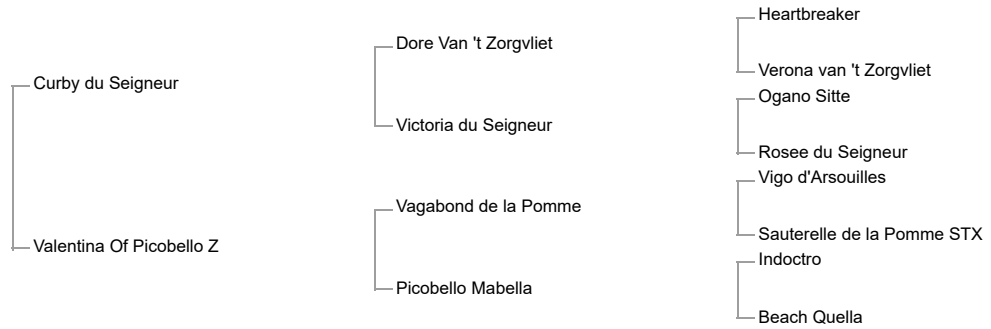

Cheers To Picobello Z

chestnut
14-06-2020, Z
BWP 14

Sire:

Curby du Seigneur (sBs, 2008, chestnut stallion by Doree van de Moskifarm) Approved For: sBs **Level 1.45m** - Cara Dayton (CAN)

1st dam:

Valentina Of Picobello Z (Z, 2017, black brown mare by Vagabond de la Pomme) Level 1.30m - Arnaud Gaublomme (BEL)

Cheers To Picobello Z (Z, 2020, chestnut stallion by Curby du Seigneur) Level 1.15m - Leona Mermillod Baron (FRA)

2nd dam:

Picobello Mabella (BWP, 2012, bay mare by Indoctro) Level 1.35m - Guillaume Ruant (BEL)

Vision of Picobello Z (Z, 2016, black brown stallion by Vagabond de la Pomme) Level 1.40m - Vanessa Ingrid Pecina (CZE)

Kiekeboe Picobello Z (Z, 2016, dark chestnut stallion by Kannan) **Level 1.45m** - Hugo Breul (FRA)

App Of Picobello Z (Z, 2017, bay stallion by Arezzo VDL) Level 1.05m - Adam Mansour Assi (SYR)

Comme Picobello Z (Z, 2017, chestnut mare by Comme il faut) **Level 1.45m** - Annika Axelsson (SWE)

King Of Picobello Z (Z, 2017, black brown stallion by Kannan) **Level 1.45m** - Francois Esteves da Silva (BRA)

Comedian Of Picobello Z (Z, 2017, grey stallion by VDL Cardento) Level 1.40m - Nicolas Golliot (FRA)

Valentina Of Picobello Z (Z, 2017, black brown mare by Vagabond de la Pomme) :See Above

Kinky Picobello Z (Z, 2018, chestnut mare by Kannan) Level 1.10m - Guillaume Ruant (BEL)

Lucky Chance Z (Z, 2018, dark brown stallion by Casall ASK) Level 1.35m - Scott Brash (GBR)

3rd dam:

Beach Quella (BWP, 2001, chestnut mare by Baloubet du Rouet) Level 1.40m - Joris Aegten (BEL)

dam of 23 horses, 8 sport horses, 3 Black Type horses

Fajoecha (BWP, 2005, chestnut mare by Indoctro) **Level 1.45m** - Anne van Vulpen (NLD)

Lady Gaga E (BWP, 2011, bay mare by Fidjy of Colors) Level 1.40m - Zoe Anteunis (BEL)

Maddison (BWP, 2012, bay mare by Numero Uno (Norton)) Level 1.30m - Kevin Thornton (IRL)

Riva AEG Level 1.45m - David Horvath (SVN)

GWINDELIN (BWP, 2006, bay mare by Indoctro (C-Indoctro)) **Level 1.60m** - Scott Brash (GBR)

PICOBELLO JASMINE (BWP, 2009, bay mare by Arezzo VDL) **Level 1.60m** - Aymeric Bray (FRA)

Masmine Level 1.30m - Fabrizio Ghironi (ITA)

Casanova Of Picobello Z Level 1.45m - Logan Fiechter (NLD)

Cohiba By Picobello Z- IEV 2* - Godfrey Gibbons(IRL); Level 1.40m - Francis Connors (IRL)

E-Lagertha by Picobello Z Level 1.45m - Hugo Breul (FRA)

Chocoprince Of Picobello Z Level 1.45m - Yana Jansegers (BEL)

Camelot by Picobello Z Approved For: Z **Level 1.50m** - Hugo Breul (FRA)

Angel Of Picobello Z Level 1.30m - Elie Herphelin (BEL)

Kiss Picobello Hello M'lady Z (Z, 2014, bay mare by Kannan) Level 1.30m - Lea Brash (GBR)

Darshaan Of Picobello Z Level 1.35m - Peio Domec (FRA)

Hello Duchess (BE/SIES, 2019, bay mare by Cornado NRW) Level 1.20m - Scott Brash (GBR)

Picobello Mabella (BWP, 2012, bay mare by Indoctro) :See Above

Inaico VDL (BWP, 2013, chestnut stallion by Indoctro) Approved For: KWPN, SWB, Westf **Level 1.45m** - Alex David Gill (GBR)

Quichot Aeg (BWP, 2016, grey stallion by Cohinoor VDL) Level 1.35m - Sarah Wenger (CHE) a

Quelle Aeg (BWP, 2016, chestnut mare by Indoctro) Level 1.35m - Joris Aegten (BEL)