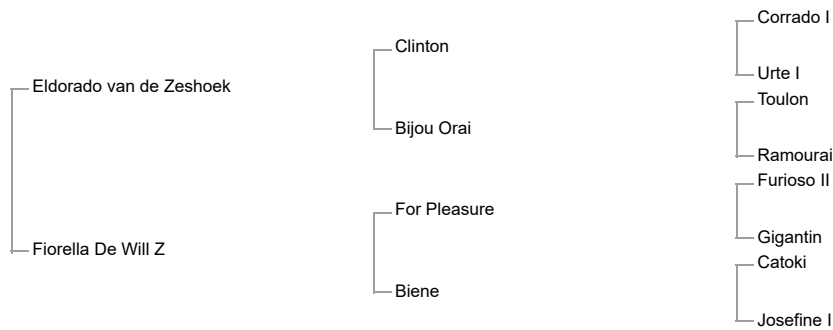

bay
29-05-2022, Z

Sire:

ELDORADO VAN DE ZESHOEK (BWP, 2004, bay stallion by Clinton) **Level 1.60m** - Willem Greve (NLD)

1st dam:

Fiorella De Will Z (Z, 2018, chestnut mare by For Pleasure)
Ellis De Will Z (Z, 2022, bay stallion by Eldorado van de Zeshoek)