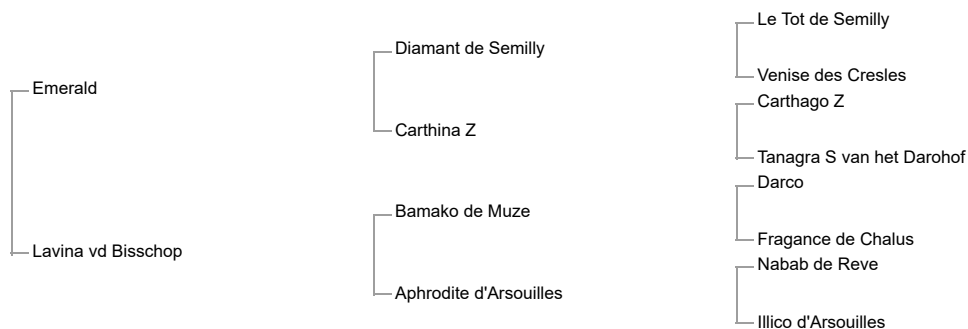

Sire:**EMERALD** (BWP, 2004, stallion by Diamant de Semilly) Approved For: BWP, Holst, KWPN, Old, SF, SWB **Level 1.60m** - Harrie Smolders (NLD)1st dam:

Lavina vd Bisschop (BWP, 2011, bay mare by Bamako de Muze)