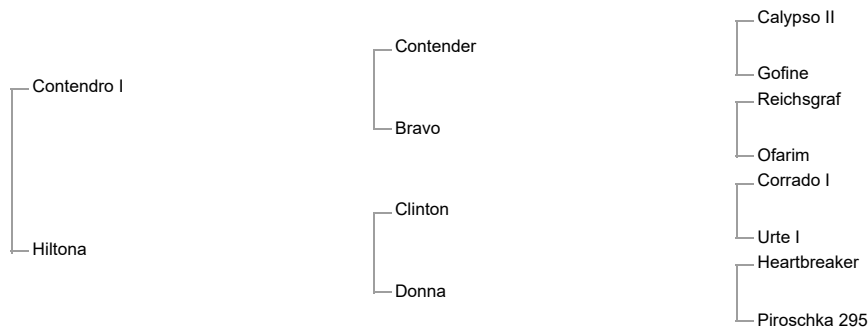

Nr. 7

CASH D'AUBEY Z
25000122239460Y

Cash D'aubey Z

dark brown
26-04-2022, Z

Sire:

Contendro I (Holst, 1997, black brown stallion by Contender) Approved For: Hann, Holst, KWPN, Old, OS, SF, SWB

1st dam:

Hiltona (BWP, 2007, bay mare by Clinton) Level 1.40m - Pauline Charreau (FRA)
Cash D'aubey Z (Z, 2022, dark brown stallion by Contendro I)

2nd dam:

Donna (BWP, 2003, black brown mare by Heartbreaker) Level 1.40m - Itziar Ruiz de Villa (ESP)
Hiltona (BWP, 2007, bay mare by Clinton) :See Above
Alma Loca (SF, 2010, bay mare by Diamant de Semilly) Level 1.35m - Dorine Firon d'Albigny (FRA)
Alba Loca (SF, 2010, bay mare by Calvaro Z) Level 1.35m - Boris Rogier (FRA)
Galatee Loca (SF, 2016, bay mare by Con Air 7) Level 1.40m - Manon Ravenel (FRA)

3rd dam:

Piroshka 295 (Rhein, 1988, dark bay mare by Pilot)
Uppy de Wijnendale (BWP, 1997, bay or brown mare by Indoctro) **Level 1.50m** - Mario Stevens (DEU)
Harmonie de Guldenboom (2001, bay or brown mare by Hors la Loi II)
Dam Dam (AES, 2012, bay stallion by Luidam) Level 1.40m - Angel Tough (GBR)
Righteous (AES, 2013, bay gelding by Luidam) **Level 1.50m** - Thomas Whitaker (GBR)
Donna (BWP, 2003, black brown mare by Heartbreaker) :See Above
C-Pialotta (KWPN, 2007, grey mare by Larino)
Georga GLN (KWPN, 2011, bay mare by Clinton)
Kick Starter GLN Level 1.40m - Fredrik B. Seim (NOR)
Dominant GLN Z Level 1.40m - Maryk Sahney (IND)
E-Pialotta Gln (KWPN, 2009, bay mare by Quidam de Revel)
E-Pipi Carlotta N Z (Z, 2017, bay mare by Emerald) Level 1.40m - Lisa Zoller (DEU)

4th dam:

Fidelia (Westf, 1978, black brown mare by Frühlingsball)
Rotkäppchen (Westf, 1984, dark chestnut mare by Romadour II)
C. Vera Z (Z, 2002, mare by Cruyff)
Kingston Star Level 1.25m - Holly Smith (GBR)
Piroshka 295 (Rhein, 1988, dark bay mare by Pilot) :See Above