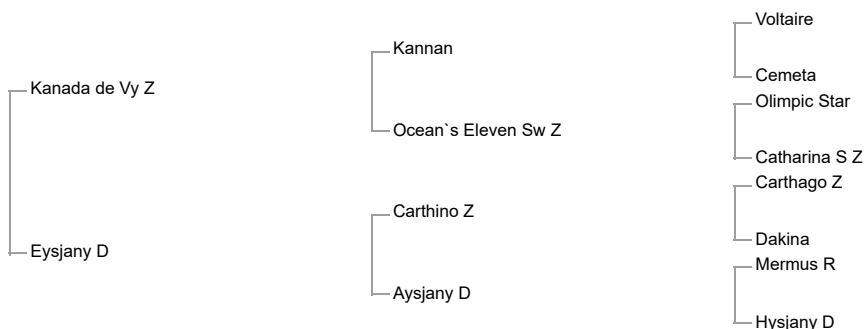

Océan de la Rosiere

chestnut

26-03-2020, sBs

Sire:

Kanada de Vy Z (Z, 2014, chestnut stallion by Kannan) Approved For: Z **Level 1.45m** - Vincent Zacharias Bourguignon (MAR)

1st dam:

Eysjany D (KWPN, 2009, chestnut mare by Carthino Z) Level 1.25m - Leinny Lenchant (BEL)

Océan de la Rosiere (sBs, 2020, chestnut stallion by Kanada de Vy Z) Level 1.05m - Olivier Vandamme (BEL)

2nd dam:

Aysjany D (KWPN, 2005, dark bay mare by Mermus R)

Eysjany D (KWPN, 2009, chestnut mare by Carthino Z) :See Above

3rd dam:

Hysjany D (KWPN, 1989, bay mare by Apollonios xx)

Tysjany D (KWPN, 2000, bay mare by Ahorn)

Zasjany D (KWPN, 2004, grey mare by VDL Corland) Level 1.40m - Katie Laurie (AUS)

Aysjany D (KWPN, 2005, dark bay mare by Mermus R) :See Above

4th dam:

Wysjany (KWPN, 1980, bay mare by Ballyvie xx)

Hysjany D (KWPN, 1989, bay mare by Apollonios xx) :See Above

Jysjany D (KWPN, 1991, bay mare by Nimmerdor)

Winnetou D (KWPN, 2003, bay gelding by VDL Corland) Level 1.35m - Sjaak Sleiderink (NLD)

Zicero D (KWPN, 2004, bay stallion by Quasimodo Z) Level 1.30m - Charlotte Meikle (GBR)