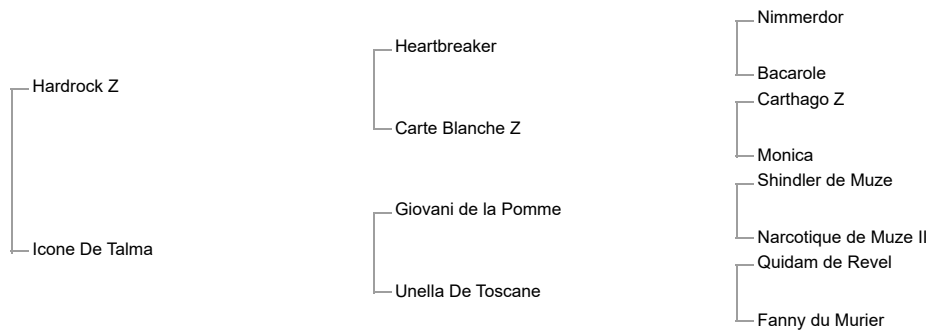

Maho Story

bay

01-07-2022, SF

**Sire:****HARDROCK Z** (Z, 2003, stallion by Heartbreaker) Approved For: AES, Holst, KWPN, OS, SWB, Westf, Z **Level 1.60m** - Emanuel Andrade (VEN)**1st dam:**

Icone De Talma (SF, 2018, mare by Giovani de la Pomme)