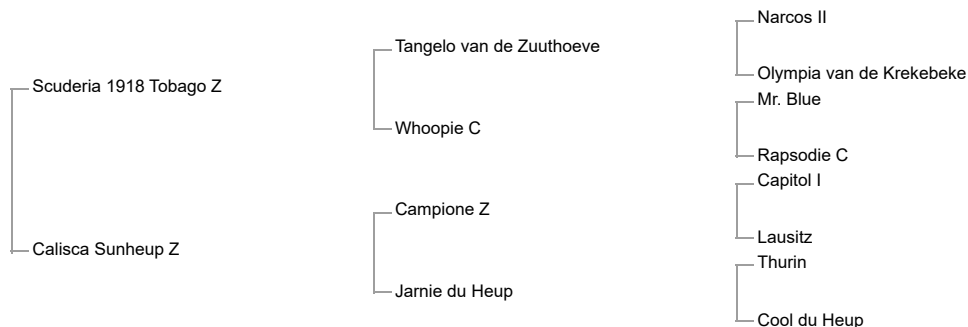

Tornado Du Chalaure Z

bay

10-04-2021, Z

Sire:

SCUDERIA 1918 TOBAGO Z (Z, 2008, chestnut stallion by Tangelo van de Zuuthoeve) **Level 1.70m** - Daniel Deusser (DEU)

1st dam:

Calisca Sunheup Z (Z, 2008, grey mare by Campione Z)

Carioca Sunheup (SF, 2012, grey mare by Mylord Carthago) Level 1.35m - Jimmy Jean (FRA)

Erald Sunheup (SF, 2014, grey stallion by Utrillo Z (Utrillo van de Heffinck)) Level 1.35m - Benjamin Harle (FRA)

Tornado Du Chalaure Z (Z, 2021, bay stallion by Scuderia 1918 Tobago Z)

2nd dam:

Jarnie du Heup (SF, 1997, chestnut mare by Thurin)

Oriane du Heup (SF, 2002, chestnut mare by Elan de la Cour) **Level 1.50m** - Bernard Briand Chevalier (FRA)

POMMEAU DU HEUP (SF, 2003, stallion by Helios de la Cour II) Approved For: BWP, SF **Level 1.60m** - Zhiwen (Daniel) Zhao (CHN)

QADILLAC DU HEUP (SF, 2004, chestnut mare by Helios de la Cour II) **Level 1.60m** - Bernard Briand Chevalier (FRA)

Utopie Sunheup (SF, 2008, bay mare by Air Jordan Z)

Cadillac Sunheup Level 1.45m - Nicolas Tison (FRA)

Crystal Sunheup Z Level 1.35m - Laurent Maury (FRA)

UNEVEN SUNHEUP (SF, 2008, bay mare by Air Jordan Z) **Level 1.55m** - Bernard Briand Chevalier (FRA)

Guernica La Garette Level 1.35m - Bernard Briand Chevalier (FRA)

Reagann Sunheup (SF, 2005, chestnut stallion by Karamel de Lauture) Approved For: SF Level 1.40m - Maxime David (FRA)

Calisca Sunheup Z (Z, 2008, grey mare by Campione Z) :See Above

Carrera Sunheup Z (Z, 2008, chestnut mare by Campione Z) **Level 1.50m** - Aurelien Leroy (FRA)

Velsatys Sunheup (SF, 2009, chestnut mare by Quartz du Chanu)

ELDORADO SUNHEUP Z (Z, 2013, bay stallion by Eldorado van de Zeshoek TN) **Level 1.55m** - Nicolas Deseuzes (FRA)

Air Fly Sunheup Z (Z, 2017, dark brown mare by Air Jordan Z) Level 1.40m - Nicolas Tison (FRA)

Camaro Sunheup (SF, 2012, bay stallion by Utrillo Z (Utrillo van de Heffinck)) Approved For: Z **Level 1.45m** - Arnaud-Philippe Bonvin (CHE)

Ferrari Sunheup (SF, 2015, dark bay gelding by Montender) **Level 1.45m** - Kelley Buringa (USA)

3rd dam:

Cool du Heup (SF, 1990, bay mare by Natif de Corday)

HUGO DU HEUP (SF, 1995, bay gelding by Thurin) **Level 1.60m** - Bert Prouvé (BEL)

Jarnie du Heup (SF, 1997, chestnut mare by Thurin) :See Above

Margarite du Heup (SF, 2000, bay mare by Super de Bourriere) **Level 1.45m** - Thibault Trassard (FRA)

Vermont De Roy (SF, 2009, bay stallion by Diamant de Semilly) Level 1.30m - Facundo Tagle (CHL)

Guerrier Du Breuil (SF, 2016, dark chestnut stallion by Balou du Rouet) Level 1.40m - Charles Henri Ferme (FRA)

All Way Sunheup (SF, 2010, bay mare by L'Arc de Triomphe)

Fly Away Sunheup (SF, 2015, dark bay mare by Montender) Level 1.40m - Elise Aaserud (NOR)

Galoway Sunheup (SF, 2016, brown stallion by Qlassic Bois Margot) **Level 1.50m** - Nicolas Deseuzes (FRA)

4th dam:

Qualisca III (SF, 1982, bay mare by Jalisco B)

Cool du Heup (SF, 1990, bay mare by Natif de Corday) :See Above

Fany du Fraigneau (SF, 1993, bay mare by Laudanum xx) Level 1.40m - Bernard Sainsardos (FRA)

Daisy des Aubiers (SF, 2013, dark bay mare by Kannan) Level 1.35m - Mathieu Bonnet (FRA)