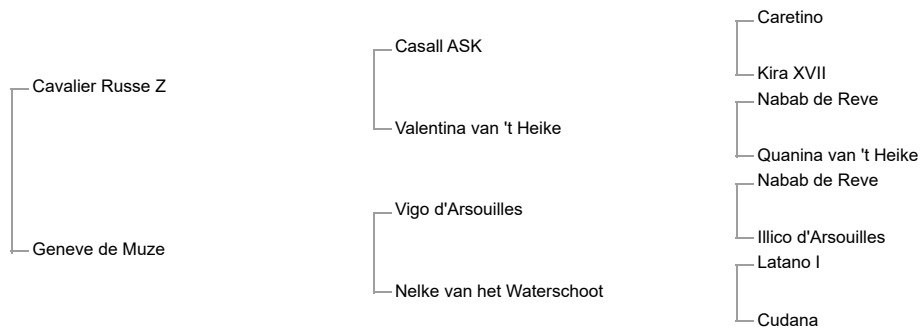

Walsall de Muze

chestnut

23-04-2022, BWP

BWP 18

Sire:Cavalier Russe Z (Z, 2018, bay stallion by Casall ASK) Approved For: BWP, SWB Level 1.10m - Koen Vereecke (BEL)1st dam:**Geneve de Muze** (BWP, 2006, grey mare by Vigo d'Arsouilles) **Level 1.50m** - Christophe De Brabander (BEL)**Jule de Lauzelle** (BWP, 2009, grey stallion by Tornado FCS) Approved For: BWP **Level 1.45m** - Rudolf Michael Fries (AUT)**Patchouli de Muze Z** (Z, 2010, bay mare by Ponsee V) **Level 1.60m** - Valentine Petit-Jean (CHE)Longines de Muze (BWP, 2011, grey gelding by Presley Boy) Level 1.40m - Marco Viviani (ITA)**LE COULTRE DE MUZE** (BWP, 2011, grey stallion by Presley Boy) Approved For: BWP **Level 1.60m** - Philippe Rozier (FRA)**Medoc de Muze** (BWP, 2012, grey stallion by Bamako de Muze) **Level 1.55m** - Emma Bodier (FRA)Calanta de Muze (AES, 2013, grey mare by RMF Cadeau de Muze) Level 1.40m - Fernando Godinho Marcondes (BRA)**Bandito van Polderzicht** (AES, 2016, grey gelding by Bamako de Muze) **IEV 3*** - Grace Taylor(GBR)**Natasha de Muze** (BWP, 2013, chestnut mare by RMF Cadeau de Muze) **Level 1.45m** - Luca Rosado (PRT)**NAIROBI DE MUZE** (BWP, 2013, grey stallion by Elvis ter Putte) **Level 1.55m** - Alexander Uekermann (DEU)**Castlefield Bamigo** (OS, 2017, chestnut stallion by Bamako de Muze) **Level 1.45m** - Michele Previtali (ITA)