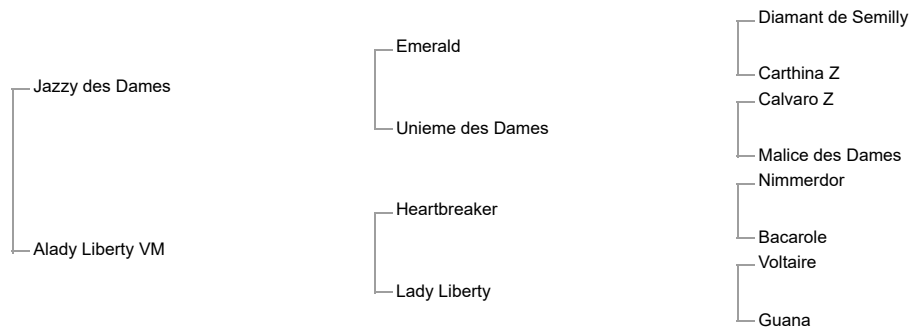

Jokie Hs Z

chestnut

24-05-2022, Z

Sire:

Jazzy des Dames (sBs, 2015, bay stallion by Emerald) Approved For: AES, Z **Level 1.55m** - Thiago Ribas da Costa (BRA)

1st dam:

Alady Liberty VM (KWPN, 2005, chestnut mare by Heartbreaker) Level 1.30m - Kristian Houwen (NLD)

Eastern Promise VM (KWPN, 2009, bay mare by Chin Chin)

Taloubest Vm Z (Z, 2012, dark brown stallion by Taloubet Z) **Level 1.45m** - Abdelrahman Shousha (EGY)

II Magnifico VM (KWPN, 2013, bay gelding by Ukato) **Level 1.45m** - Sandra Løvås (NOR)

Montender (KWPN, 2017, grey stallion by Parrandero) Level 1.30m - Joy Lammers (NLD)

Jokie Hs Z (Z, 2022, chestnut stallion by Jazzy des Dames)

2nd dam:

Lady Liberty (KWPN, 1993, mare by Voltaire)

Alady Liberty VM (KWPN, 2005, chestnut mare by Heartbreaker) :See Above

Elady-Liberty D (KWPN, 2009, bay mare by Numero Uno) IEV 1* - Gemma Gurvidi(GBR)

3rd dam:

Guana (KWPN, 1988, dark bay mare by Jasper (Little One))

Lady Liberty (KWPN, 1993, mare by Voltaire) :See Above

Magic Lady (KWPN, 1994, bay mare by Animo)

Dutch Lady (KWPN, 2008, bay mare by Indorado) **Level 1.45m** - Samuel Parot (CHL)

Fairlady (KWPN, 2010, brown mare by Ustinov)

Kane Level 1.40m - Chloé Ockermann (BEL)

Proud Lady (KWPN, 1997, black brown mare by Animo)

Unchained Lady (KWPN, 2001, bay mare by Lux Z)

Expensieve Level 1.45m - Bruno Jazede (FRA)

Vince (KWPN, 2002, bay stallion by Heartbreaker) **Level 1.45m** - Davood Pourrezaei Sadrabadi (IRN)

Royal Lady (KWPN, 1998, dark bay mare by Animo)

Woyal Lady (KWPN, 2003, bay mare by Kannan) **Level 1.45m** - Niklaus Rutschi (CHE)

Curtie Level 1.40m - Arthur Gustavo Da Silva (CHE)

Naira IV CH Level 1.35m - Michael Baumgartner (CHE)

Boyal Lady (KWPN, 2006, grey mare by Indorado)

Mr Bond de l'Aube Level 1.30m - Sam Luyten (BEL)

Conto (KWPN, 2007, dark brown mare by Indoctro)

Quick Hunter HaB Z Level 1.30m - Laura Öppinger (AUT)

Unlimited Lady (KWPN, 2001, bay mare by Animo)

Another Lady (KWPN, 2005, bay mare by Padinus) **Level 1.50m** - Emile Tacken (NLD)

Hello Lady (KWPN, 2012, black mare by Namelus R) Level 1.30m - Léonie Wahlen (CHE)

Joolz (KWPN, 2014, chestnut gelding by Harley VDL) **IEV 4*** - Nicole Mills(GBR)

Joolz (KWPN, 2014, chestnut gelding by Harley VDL) NEV

Charlotta (KWPN, 2009, grey mare by Singapore) Level 1.20m - Stefan Stoiber (AUT)

4th dam:

Blacklady (KWPN, 1983, dark bay mare by Farn)

Guana (KWPN, 1988, dark bay mare by Jasper (Little One)) :See Above

Breeder: Hengstenhouderij Jos & Trudi
Houwen
NL-5891 CT Wanssum

Owner: Hengstenhouderij Jos & Trudi
Houwen
NL-5891 CT Wanssum