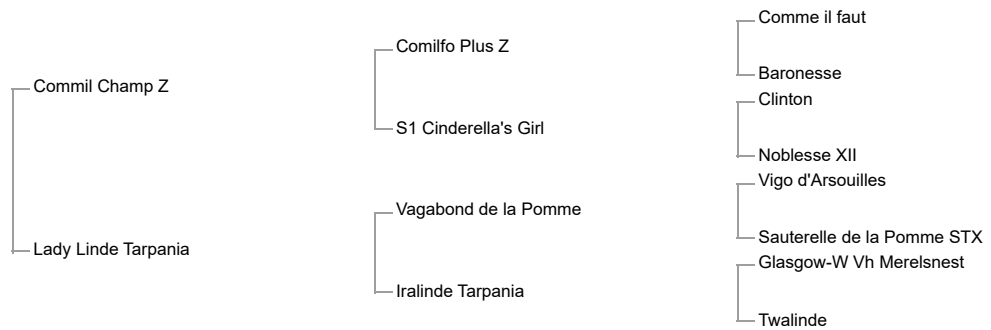

Champ Tarpania Z

black brown

09-02-2022, Z

Sire:

Commil Champ Z (Z, 2018, grey stallion by Comilfo Plus Z) Approved For: OS, Z Level 1.30m - Mattia Cristiani (ITA)

1st dam:

Lady Linde Tarpania (KWPN, 2016, black brown mare by Vagabond de la Pomme) Level 1.20m - Iris Hakvoort (NLD)

Champ Tarpania Z (Z, 2022, black brown stallion by Commil Champ Z)

2nd dam:

Iralinde Tarpania (KWPN, 2013, dark bay mare by VDL Glasgow vh Merelsnest) Level 1.25m - Iris Hakvoort (NLD)

Lady Linde Tarpania (KWPN, 2016, black brown mare by Vagabond de la Pomme) :See Above

Don Tarpania Z (Z, 2017, black stallion by Dominator 2000 Z) Approved For: KWPN, Z Level 1.40m - Lars Kuster (NLD)

3rd dam:

Twalinde (KWPN, 2000, bay mare by Goodtimes)

Zwalinde (KWPN, 2004, grey mare by VDL Corland)

Elektro (KWPN, 2009, grey gelding by ARD VDL Douglas) **Level 1.45m** - Arabel McFarland (USA)

IWALINDE (KWPN, 2013, grey mare by VDL Zirocco Blue N.O.P.) **Level 1.60m** - William Fletcher (GBR)

Manchester 29 (KWPN, 2017, grey gelding by Cohinoor VDL) Level 1.25m - Leni Barth (DEU)

Alinde (KWPN, 2005, grey mare by VDL Cardento) Level 1.30m - Frederik Cattebeke (BEL)

Easy Does It VM (KWPN, 2009, grey mare by AD Unaniem)

Indigo Blue VM Level 1.25m - Liza Houwen-Tiebot (NLD)

Tango Vm Z Level 1.10m - Reyes Martin (ESP)

Magic Mike (KWPN, 2017, grey gelding by Glasgow-W Vh Merelsnest) Level 1.10m - Dafni Skarlatou (GRC)

Boucarty (KWPN, 2006, bay gelding by Quaprice du Bois Margot) Level 1.40m - Jessica Freye (DEU)

Chaperon (KWPN, 2007, chestnut gelding by Quaprice du Bois Margot) **Level 1.50m** - Kirsten Rikkert (NLD)

Darlinde DN Tarpania (KWPN, 2008, bay mare by Zavall VDL)

Dynamite (KWPN, 2012, dark bay mare by ARD VDL Douglas) Level 1.40m - Peter Jakob Thomsen (DEU)

Fleuralinde DN (KWPN, 2010, chestnut mare by VDL Corland)

Mendel DN (KWPN, 2017, dark bay stallion by Glasgow-W Vh Merelsnest) Level 1.35m - Jake Saywell (GBR)

Hiralinde-DN (KWPN, 2012, dark bay mare by Glasgow-W Vh Merelsnest)

Ohio VM (KWPN, 2019, grey mare by Cantos VM HS) Level 1.20m - Naomi Saubain (BEL)

Iralinde Tarpania (KWPN, 2013, dark bay mare by VDL Glasgow vh Merelsnest) :See Above

Jolinde DN (KWPN, 2014, dark bay mare by Zapatero VDL (Zegna)) Level 1.40m - Arash Rahmati (IRN)

Kiralinde DN (KWPN, 2015, bay gelding by Zavall VDL) Level 1.30m - Olive Clarke (IRL)

4th dam:

Nulinde (KWPN, 1995, light bay mare by Jus de Pomme)

Twalinde (KWPN, 2000, bay mare by Goodtimes) :See Above

Ulinde (KWPN, 2001, bay mare by Goodtimes) Level 1.40m - Bliss Heers (USA)

VENUS (KWPN, 2002, brown gelding by Ohorn) **Level 1.60m** - Pia Luise Aufrecht-Bruggink (DEU)

Walinde (KWPN, 2003, bay mare by Matterhorn)

Denver (KWPN, 2008, bay gelding by Harley VDL) Level 1.20m - Manon van der Sluis (NLD)

Diskus DN (KWPN, 2008, bay gelding by VDL Corland) Level 1.30m - Arianna Zanone (ITA)

Highlight DN (KWPN, 2012, bay gelding by VDL Zirocco Blue N.O.P.) Level 1.25m - Lydia Schiff (GBR)

Imillion Dn (KWPN, 2013, chestnut gelding by Emillion) **Level 1.45m** - Casper Meegdes (NLD)