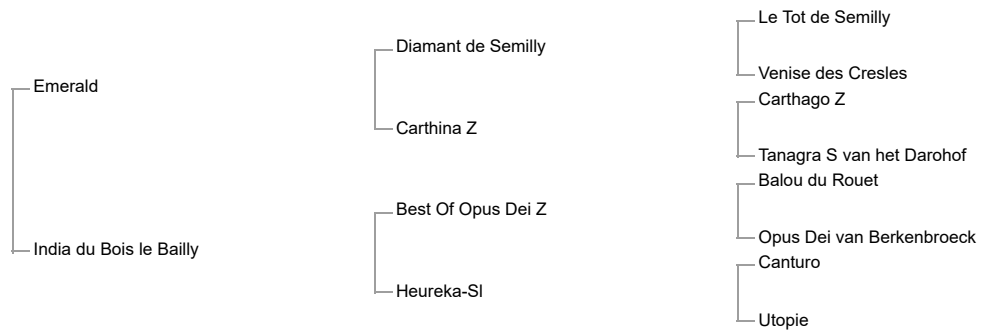

Nr. 49

EL DIAMANT D'EM Z
056015Z55209822

El Diamant D'em Z

bay

02-05-2022, Z

Sire:

EMERALD (BWP, 2004, stallion by Diamant de Semilly) Approved For: BWP, Holst, KWPN, Old, SF, SWB **Level 1.60m** - Harrie Smolders (NLD)

1st dam:

India du Bois le Bailly (AES, 2014, black mare by Best Of Opus Dei Z) **Level 1.45m** - Emilie Maglia (FRA)

El Diamant D'em Z (Z, 2022, bay stallion by Emerald)

2nd dam:

Heureka-SI (BWP, 2007, bay mare by Canturo)

Clever Boy SI Z (Z, 2010, bay stallion by Clinton I) Level 1.15m - Johann Zullig (CHE)

India du Bois le Bailly (AES, 2014, black mare by Best Of Opus Dei Z) :See Above

3rd dam:

Utopie (BWP, 1997, bay mare by Indoctro)

Heureka-SI (BWP, 2007, bay mare by Canturo) :See Above

Zirdoctro SL Z (Z, 2010, stallion by VDL Zirocco Blue N.O.P. (Zirocco Blue (Quamikase des Forets))) **Level 1.45m** - Megan Uerling (USA)

ZILTON SL Z (Z, 2011, bay gelding by VDL Zirocco Blue N.O.P. (Zirocco Blue (Quamikase des Forets))) **Level 1.60m** - Michael Duffy (IRL)

Davidoff Vh Ruytinxbos Z (Z, 2014, bay stallion by Darco) Level 1.15m - Agata Mazur-Wrobel (POL)

Prime Time vh Ruytinxbos (BWP, 2015, grey mare by Cornado NRW (Cornado I)) Level 1.30m - Wout Neven (BEL)

4th dam:

Roxanne Ij.l.h. (BWP, 1994, bay mare by Wiensender)

Utopie (BWP, 1997, bay mare by Indoctro) :See Above