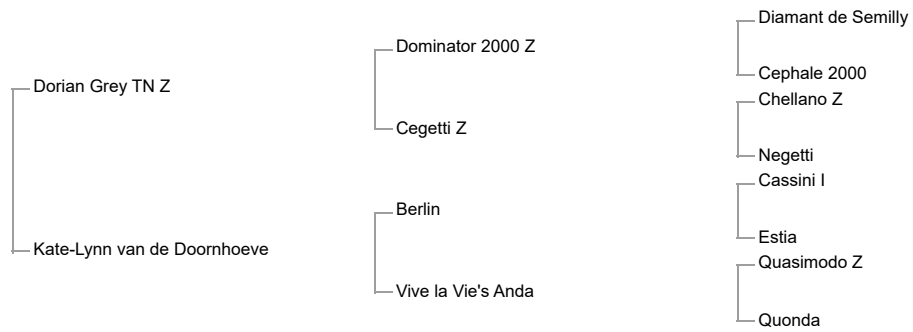

Shades of Grey JS

grey

15-03-2022, KWPN

Sire:

Dorian Grey TN Z (Z, 2016, bay stallion by Dominator 2000 Z) Approved For: Z Level 1.40m - Kars Bonhof (NLD)

1st dam:

Kate-Lynn van de Doornhoeve (KWPN, 2015, grey mare by Berlin)

Shades of Grey JS (KWPN, 2022, grey stallion by Dorian Grey TN Z)

2nd dam:

Vive la Vie's Anda (NRPS, 2005, bay mare by Quasimodo Z)

Evidento (KWPN, 2009, grey mare by VDL Cardento) **Level 1.50m** - Stefan van Veldhuizen (NLD)

JOINT DE CANABIS VAN DE DOORNHOEVE (KWPN, 2014, bay stallion by Canabis Z) **Level 1.60m** - Alberto Michan (ISR)

Kate-Lynn van de Doornhoeve (KWPN, 2015, grey mare by Berlin) :See Above

Moneypenny Van De Doornhoeve (KWPN, 2017, bay mare by Carrera VDL) Level 1.35m - Rob Heyligers (NLD)

3rd dam:

Quonda (Old, 1993, bay mare by Quick Star)

Pronto 12 (Old, 1996, bay gelding by Peter Pan 65) Level 1.35m - Vladimir Beletskiy (RUS)

Wiske (Old, 2000, grey mare by Corrado I (San Patrignano Corrado))

Vedette Z (Z, 2006, bay gelding by Viënto Uno W) **Level 1.50m** - Mathieu Billot (FRA)

Vive la Vie's Anda (NRPS, 2005, bay mare by Quasimodo Z) :See Above

Galdert v.d. Vive La Vie (BWP, 2006, bay gelding by Triomphe de Muze) Level 1.20m - Davy Meijer (BEL)

Troef van de Vive la Vie (NRPS, 2007, chestnut stallion by Triomphe de Muze) IEV 2* - Sam Sweeney(GBR)

4th dam:

Rebecca 182 (Westf, 1984, bay mare by Rex Fritz)

Quonda (Old, 1993, bay mare by Quick Star) :See Above

Panamira (Old, 1996, bay mare by Peter Pan 65)

Petite Cherie (OS, 2005, bay mare by Landor S)

Cheval Chirac BS Level 1.60m - Gediminas Paskevicius (LTU)

Londoner Level 1.40m - Lea-Sophia Gut (DEU)

Casanova Bs Level 1.30m - Tereza Praskova (CZE)

Stakkorina Level 1.30m - Josch Löhden (DEU)

Quistro (Old, 2001, chestnut gelding by Quincy Z) IEV 2* - Perttu Puranen(NLD)