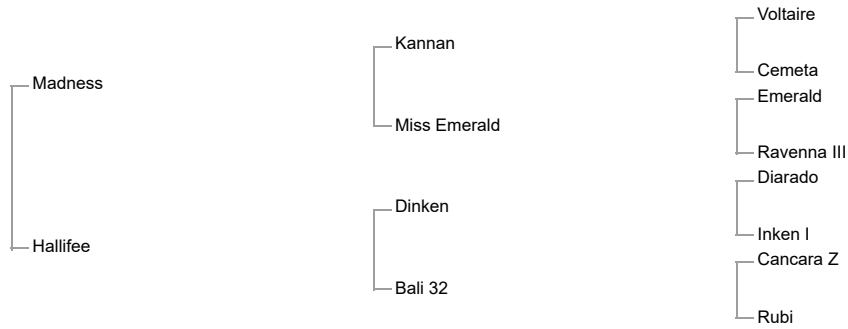

dark bay

21-04-2022, Holst

Sire:

Madness (KWPN, 2017, chestnut stallion by Kannan) Approved For: SWB, Westf **Level 1.45m** - Hannes Ahlmann (DEU)

1st dam:

Hallifee (Holst, 2015, dark bay mare by Dinken)

Madnik D (Holst, 2022, dark bay stallion by Madness)