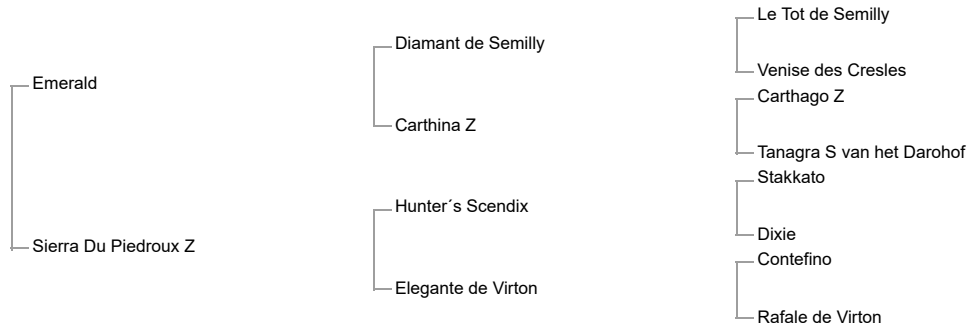

Em-Si 99 Du Piedroux Z

chestnut

24-05-2022, Z

Sire:

EMERALD (BWP, 2004, stallion by Diamant de Semilly) Approved For: BWP, Holst, KWPN, Old, SF, SWB **Level 1.60m** - Harrie Smolders (NLD)

1st dam:

SIERRA DU PIEDROUX Z (Z, 2014, mare by Hunter's Scendix) **Level 1.60m** - Luiz Felipe Cortizo Goncalves de Azevedo Filho (BRA)

Sir 99 du Piedroux Z (Z, 2018, dark brown stallion by Sir Obolensky Z) Level 1.35m - Luiz Felipe Cortizo Goncalves de Azevedo Filho (BRA)

Em-Si 99 Du Piedroux Z (Z, 2022, chestnut stallion by Emerald)

2nd dam:

Elegante de Virton (sBs, 2010, grey mare by Contefino)

SIERRA DU PIEDROUX Z (Z, 2014, dark chestnut mare by Hunter's Scendix (Scendix)) :See Above

Ushuaïa Du Piedroux Z (Z, 2018, dark brown mare by Untouchable) Level 1.25m - Adeline Dick (BEL)

Claudio 99 du Piedroux Z (Z, 2020, grey stallion by Cayshi Z) Approved For: Z

3rd dam:

Rafale de Virton (SF, 2005, bay mare by Kashmir van Schuttershof)

Elegante de Virton (sBs, 2010, grey mare by Contefino) :See Above

Agano du Piedroux Z (Z, 2015, chestnut stallion by Again Du Toulitia) Approved For: Z Level 1.35m - Wesley Ryan (IRL)

Scento du Piedroux Z (Z, 2015, chestnut stallion by Hunter's Scendix (Scendix)) **Level 1.45m** - Diego Gómez (ARG)

Cornet Raf Du Piedroux Z (Z, 2016, bay mare by Cornet Obolensky) Level 1.35m - Aurelien Lejeune (BEL)

Claudius Du Piedroux Z (Z, 2019, dark brown stallion by Cayshi Z) Level 1.20m - Virginie Thonon (BEL)

4th dam:

Lys de L'Othain (SF, 1999, light bay mare by Landor S)

Penelope Z (SF, 2003, bay mare by Kashmir van Schuttershof) **Level 1.50m** - Gianni Gabrielli (ARG)

Quing de l'Obstination (SF, 2004, bay stallion by Kashmir van Schuttershof) Level 1.35m - Aurelien Lange (FRA)

Rafale de Virton (SF, 2005, bay mare by Kashmir van Schuttershof) :See Above

TRESOR DE VIRTON (SF, 2007, bay stallion by Kashmir van Schuttershof) Approved For: SF **Level 1.60m** - Guillaume Foutrier (FRA)

Dollar de Virton (sBs, 2009, dark bay gelding by Vagabond de la Pomme) Level 1.30m - Pascal Foulquie (FRA)

Action de Virton (SF, 2010, chestnut gelding by Kashmir van Schuttershof) Level 1.25m - Julie Essabri (BEL)

Koud' Coeur De Virton (sBs, 2016, chestnut stallion by Silver Deux de Virton HDC) **Level 1.45m** - Sacha Beghuin (BEL)