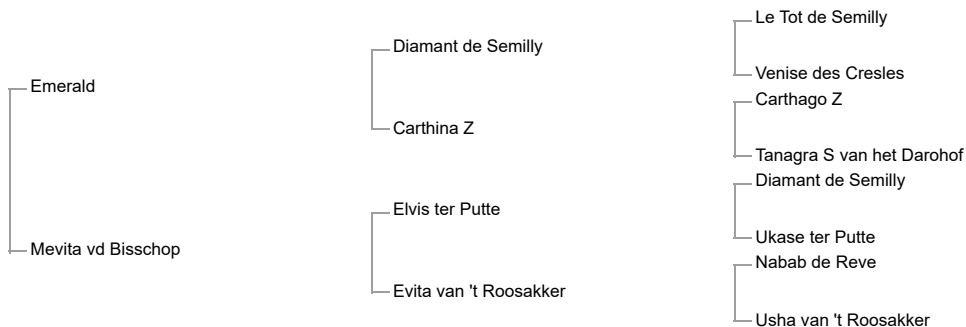

Nr. 41

EMEVALD GROM Z
056015Z55541122

Emevald Grom Z

bay
08-05-2022, Z
BWP 100

Sire:

EMERALD (BWP, 2004, stallion by Diamant de Semilly) Approved For: BWP, Holst, KWPN, Old, SF, SWB **Level 1.60m** - Harrie Smolders (NLD)

1st dam:

Mevita vd Bisschop (BWP, 2012, bay mare by Elvis ter Putte) Level 1.40m - Arnaud Gaublomme (BEL)

Qevita vd Bisschop (BWP, 2016, chestnut mare by Vigo d'Arsoilles) **Level 1.50m** - Eduardo Alvarez Aznar (ESP)

Stuart vd Bisschop (BWP, 2018, bay stallion by Chacoon Blue) Level 1.30m - Virginie Thonon (BEL)

Emevald Grom Z (Z, 2022, bay stallion by Emerald)

2nd dam:

Evita van 't Roosakker (BWP, 2004, bay mare by Nabab de Reve)

Isaac vd Bisschop (BWP, 2008, chestnut stallion by Calvaro Z (Virtual Village Calvaro)) **Level 1.60m** - Hansueli Sprunger (CHE)

Josephine vd Bisschop (BWP, 2009, bay mare by Tornado FCS) **Level 1.45m** - Jeanne Sadran (FRA)

Nixon vd Bisschop (BWP, 2013, dark bay stallion by Castelino van de Helle) **Level 1.50m** - Braden James (CAN)

OXANA VD BISSCHOP (BWP, 2014, bay mare by Air Jordan Alpha Z) **Level 1.55m** - Niklaus Rutschi (CHE)

Desert Encouter OL (BWP, 2014, chestnut stallion by Scendro) Approved For: BWP **Level 1.50m** - Trevor Breen (IRL)

JACKSON VD BISSCHOP (BWP, 2009, chestnut gelding by Flipper d'Elle) **Level 1.60m** - Ingrid Gjelsten (NOR)

LUIGI VD BISSCHOP (BWP, 2011, bay stallion by Bamako de Muze) **Level 1.60m** - Matt Archer (USA)

Melvin vd Bisschop (BWP, 2012, chestnut stallion by Elvis ter Putte) **Level 1.55m** - Chloe Aston (GBR)

Mevita vd Bisschop (BWP, 2012, bay mare by Elvis ter Putte) :See Above

3rd dam:

Usha van 't Roosakker (BWP, 1997, bay mare by Chin Chin) **Level 1.50m** - Marlon Modolo Zanotelli (BRA)

Atoucha van 't Roosakker (BWP, 2000, bay mare by Darco)

ELECTRA VAN 'T ROOSAKKER (BWP, 2004, chestnut mare by Carthago Z) **Level 1.60m** - Jos Lansink (BEL)

Horplesure van 't Roosakker **Level 1.60m** - Manon Hebette (FRA)

KAPRICE **Level 1.60m** - Kent Farrington (USA)

FALCO VAN 'T ROOSAKKER (BWP, 2005, grey stallion by Berlin (Caspar)) **Level 1.60m** - Eugenio Grimaldi (ITA)

MoM's Gatoucha van 't Roosakker (BWP, 2006, bay mare by Diamant de Semilly) **Level 1.50m** - Michael Korompis (NLD)

TINKOUCHA HERO Z **Level 1.60m** - Leonie Peeters (BEL)

ATTOUCHA **Level 1.60m** - Paris Sellon (USA)

Hiamant van 't Roosakker (BWP, 2007, bay mare by Diamant de Semilly)

VDL GROEP ELEGANT HERO Z **Level 1.60m** - Leopold van Asten (NLD)

H5 GANESH HERO Z Approved For: ISH **Level 1.60m** - Carlos Hank Guerreiro (MEX)

Inka van 't Roosakker (BWP, 2008, bay mare by Calvaro Z (Virtual Village Calvaro))

ZARKAVA HERO Z **Level 1.60m** - Johnny Pals (NLD)

BABBE VAN 'T ROOSAKKER (BWP, 2001, bay mare by Kannan) **Level 1.60m** - Cara Raether Carey (USA)

ERCO VAN 'T ROOSAKKER (BWP, 2004, bay stallion by Darco) Approved For: BWP, SWB **Level 1.60m** - Lorenzo de Luca (ITA)

GIORGIO VAN 'T HAGENHOF (BWP, 2006, bay gelding by Bentley vd Heffinck) **Level 1.60m** - Caitlin Creel (USA)

MOM'S GEENA VAN'T ROOSAKKER (BWP, 2006, bay or brown mare by Darco) **Level 1.55m** - Janika Sprunger (CHE)

JIVARO IMPERIO EGIPCIO **Level 1.60m** - Francisco José Mesquita Musa (BRA)