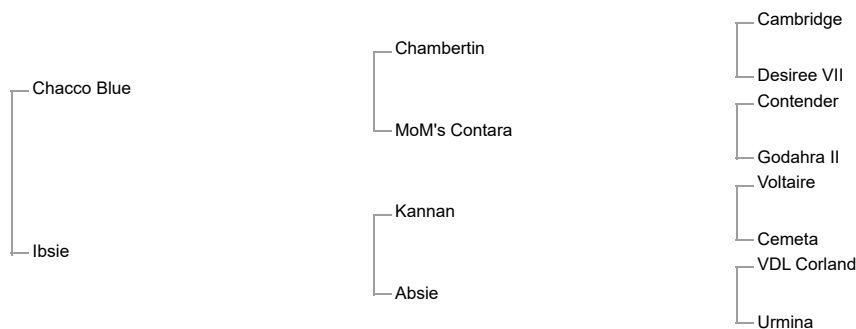

Callisto Vd Paepelhoeve Z

dark bay (mbg)

03-05-2022, Z

BWP 115

Sire:**CHACCO BLUE** (Meckl, 1998, bay stallion by Chambertin) **Level 1.60m** - Andreas Kreuzer (DEU)1st dam:

Ibsie (KWPN, 2013, grey mare by Kannan)