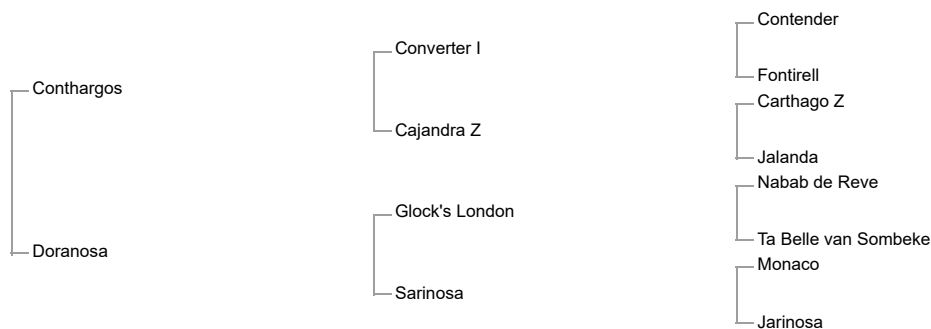

Carembar V.d Nosahoeve Z

dark brown

12-01-2022, Z

Sire:

Conthargos (OS, 2004, dark bay stallion by Converter I) Level 1.35m - Abdallah Haitham (EGY)

1st dam:

Doranosa (KWP, 2008, bay mare by Glock's London)

HELIOS VD NOSAHOEVE (KWP, 2012, bay stallion by Numero Uno) **Level 1.60m** - Alex Granato (USA)

Adonis Vd Nosahoeve Z (Z, 2017, bay stallion by Aganix du Seigneur Z) Level 1.30m - Emma Sophia Spanko (CZE)

Carembar V.d Nosahoeve Z (Z, 2022, dark brown stallion by Conthargos)

2nd dam:

Sarinosa (KWP, 1999, mare by Monaco)

Copperville (KWP, 2007, bay gelding by Vingino) Level 1.40m - Wojciech Dahlke (POL)

Doranosa (KWP, 2008, bay mare by Glock's London) :See Above

Garinosa (KWP, 2011, dark brown mare by Diarado) Level 1.40m - Nicolas Müller (CHE)

3rd dam:

Jarinosa (KWP, 1991, bay mare by Nimmerdor)

Ninosa II (KWP, 1995, bay mare by Guidam)

Tinosa C (KWP, 2000, bay mare by Animo)

Darinosa C Level 1.45m - Hubert Kierznowski (POL)

Hinosa C (KWP, 2012, chestnut mare by Vigo d'Arsouilles) **Level 1.45m** - Madison E. Papariello (USA)

For My Pleasure Approved For: AES Level 1.35m - Mylen Kruse (DEU)

Impressive Flash C (KWP, 2013, grey gelding by Cosun) Level 1.30m - Hanna Janina Maria Jansson Reissmuller (SWE)

Sarinosa (KWP, 1999, mare by Monaco) :See Above

Arinosa (KWP, 2005, bay mare by Guidam)

Earinosa (KWP, 2009, bay mare by Lexicon) **Level 1.45m** - Fredrik B. Seim (NOR)

Fidelis RS (KWP, 2010, bay gelding by Albaran xx) NDR GP 3rd CDN-A Salzburg (AUT)

Colore (KWP, 2007, bay stallion by Quasimodo vd Molendreef) **Level 1.55m** - William Whitaker (GBR)

Ebellenos (KWP, 2009, bay mare by Carambole) Level 1.35m - Julio Arias Cueva (ESP)

Ferrero Rocher (KWP, 2010, bay gelding by Carambole) **Level 1.45m** - Maria Shvedova (RUS)

Q.jarinosa Z (Z, 2014, bay mare by Quint)

Torez Vd Nosahoeve Z (Z, 2018, dark brown stallion by Toulon) Level 1.25m - Andrzej Gloskowski (POL)

4th dam:

Arinosa (KWP, 1982, bay mare by Jason)

Jarinosa (KWP, 1991, bay mare by Nimmerdor) :See Above