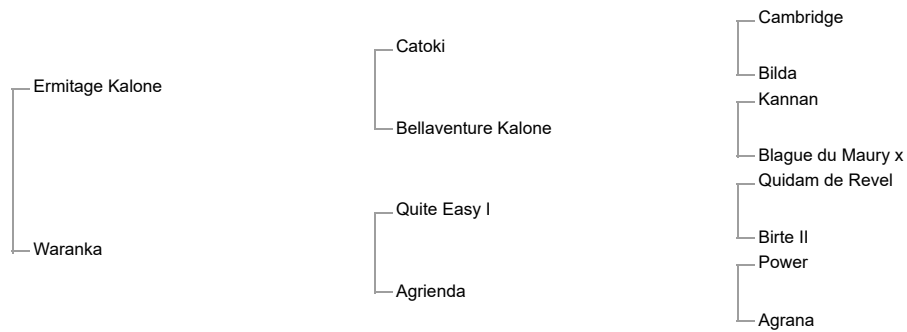

Wingman Van De Pitseburg

chestnut

20-04-2022, BWP

Sire:

ERMITAGE KALONE (SF, 2014, chestnut stallion by Catoki) **Level 1.65m** - Gilles Thomas (BEL)

1st dam:

Waranka (KWPN, 2003, bay mare by Quite Easy I (Flyinge Quite Easy 958, Quite Easy 3))

Jaque Mate (BWP, 2009, bay gelding by Berlin (Caspar)) **Level 1.50m** - Jay Halim (GBR)

Lancelot vd Heffinck (BWP, 2011, dark bay gelding by Diamant de Semilly) **Level 1.40m** - Martien Vander Hoeven (USA)

Chapon Vd Heffinck Z (Z, 2013, bay stallion by Cabrio Z) **Level 1.45m** - Lucy Blair (GBR)

Oscar van het Breehof (BWP, 2014, black gelding by Kafka vd Heffinck) **Level 1.40m** - Elien D'Hondt (BEL)

Splendid van de Pitseburg (BWP, 2018, bay gelding by Kafka vd Heffinck) **Level 1.25m** - Jorik Vervoort (BEL)

Wingman Van De Pitseburg (BWP, 2022, chestnut stallion by Ermitage Kalone)

2nd dam:

Agrienda (Old, 1994, dark bay mare by Power)

UNO (KWPN, 2001, bay gelding by Fuego du Prelet) **Level 1.60m** - Christoffer Lindenberg (DNK)

Waranka (KWPN, 2003, bay mare by Quite Easy I (Flyinge Quite Easy 958, Quite Easy 3)) :See Above

3rd dam:

Agrana (Hann, 1991, bay mare by Grannus)

Agrienda (Old, 1994, dark bay mare by Power) :See Above

Balougran Z (Old, 1999, chestnut stallion by Baloubet du Rouet) Approved For: Old, SF, Z **Level 1.50m** - Luiz Felipe de Azevedo (BRA)

Agonara (Old, 2000, grey mare by Cento)

White Star III (OS, 2003, grey gelding by Captain Paul I) **Level 1.45m** - Ben Maher (GBR)

CALCENTO (OS, 2008, grey gelding by Calvaro Z) **Level 1.65m** - Koki Saito (JPN)

MYLENTO (OS, 2011, grey gelding by Mylord Carthago) **Level 1.50m** - Johan Lundh (SWE)

Agranuet (OS, 2003, dark chestnut mare by Baloubet du Rouet)

CHAGRANUS (OS, 2006, chestnut gelding by Chacco Blue) **Level 1.60m** - Bruce Goodin (NZL)

CORBANUS (OS, 2007, chestnut gelding by Corrado I) **Level 1.60m** - Emanuele Gaudiano (ITA)

Sublime (OS, 2008, bay mare by Sanvaro)

Filosophie Dem **Level 1.40m** - Nicolas Sers (FRA)

VENENO (OS, 2008, bay gelding by Chacco Blue) **Level 1.60m** - Donald Whitaker (GBR)

Conbalgran PS (OS, 2011, bay gelding by Conthargos) **Level 1.50m** - Péter Osztoivits (HUN)

ACTION BELLEVUE PS (Hann, 2014, brown mare by Action-Breaker) **Level 1.60m** - Robin Muhr (ISR)

Chocolat 25 (OS, 2004, bay gelding by Cafe au Lait) **Level 1.40m** - Marie-Christine Kalmbach (DEU)

Agronda (Old, 2005, dark brown mare by Balou du Rouet)

La Bamba Z (Z, 2008, bay mare by Lawito)

Chalawino PS Level 1.60m - Jeronimo Gimenez (ARG)

SILVER SHINE (OS, 2009, grey gelding by Califax) **Level 1.65m** - Martin Fuchs (CHE)

Celina (OS, 2011, bay mare by Centadel) **Level 1.40m** - Molly Ashe Cawley (USA)

HH Filounus (OS, 2013, dark bay stallion by Loro Piana Filou de Muze (Filou de Muze)) **Level 1.50m** - Quentin Judge (USA)

4th dam:

Argone (Hann, 1987, bay mare by Argentinus)

Agrana (Hann, 1991, bay mare by Grannus) :See Above

Argira (Old, 1992, mare by Grannus)

Chiwago 5 (Old, 1997, grey stallion by Capitol I) Approved For: AES **Level 1.50m** - Armin Schäfer (DEU)

Corano 19 (Old, 2003, black brown gelding by Corrado I) **Level 1.50m** - Alois Pollman-Schweckhorst (DEU)