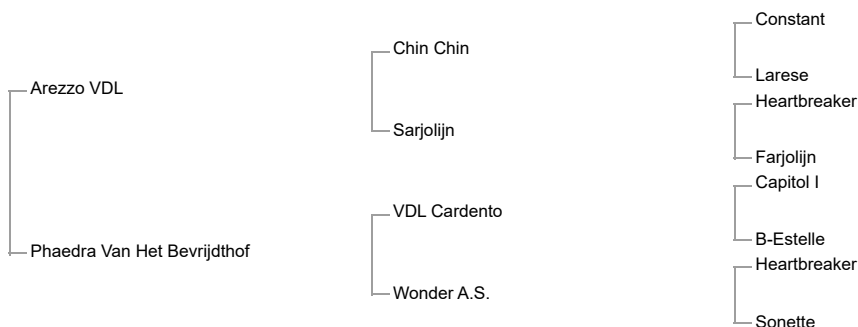

Wonderboy Van Het Bevrjdhof

bay
13-07-2022, BWP

Sire:

AREZZO VDL (KWPN, 2005, chestnut stallion by Chin Chin) Approved For: KWPN, SWB, Westf **Level 1.60m** - Jessica Kürten (IRL)

1st dam:

Phaedra Van Het Bevrjdhof (BWP, 2015, bay mare by VDL Cardento)

Stormer Van Het Bevrjdhof (BWP, 2018, bay stallion by Inaico VDL) Level 1.30m - Adrianna Ostrowska (POL)

Wonderboy Van Het Bevrjdhof (BWP, 2022, bay stallion by Arezzo VDL)

2nd dam:

Wonder A.S. (KWPN, 2003, grey mare by Heartbreaker)

DALLAS VDL (BWP, 2008, grey stallion by ARD VDL Douglas) **Level 1.60m** - Jur Vrieling (NLD)

Franciska van het Bevrjdhof (KWPN, 2010, grey mare by VDL Cardento)

Lu Franciska VDL (KWPN, 2016, bay mare by Glenfiddich VDL) Level 1.30m - Szymon Weremczuk (POL)

GRAND SLAM VDL (BWP, 2011, stallion by VDL Cardento) Approved For: KWPN, SI, SWB **Level 1.60m** - Marlon Modolo Zanotelli (BRA)

Calexio VDL (BWP, 2012, grey gelding by VDL Cardento) **Level 1.45m** - Richard Spooner (USA)

Nicolas HD (BWP, 2013, gelding by ARD VDL Douglas (Rousseau, Douglas)) Level 1.40m - Simone Buhofer (CHE)

Phaedra Van Het Bevrjdhof (BWP, 2015, bay mare by VDL Cardento) :See Above

Quinta Van Het Bevrjdhof (BWP, 2016, grey mare by Carrera VDL)

For Wonder (BWP, 2020, bay stallion by For Friendship VDL) Approved For: BA

3rd dam:

Sonette (KWPN, 1999, grey mare by Mr. Blue)

Wonder A.S. (KWPN, 2003, grey mare by Heartbreaker) :See Above

Feline (KWPN, 2010, grey mare by Quatro Z) **Level 1.60m** - Damian Ostrega (POL)

4th dam:

Bonnette (KWPN, 1983, grey mare by Nimmerdor)

Climax (KWPN, 1991, grey stallion by Concorde) Approved For: Zfdp

Monette (KWPN, 1994, skewbald mare by Libero H (Achill-Libero H))

Unette (KWPN, 2001, bay mare by Voltaire)

CAPTAIN Z Level 1.60m - Samuel Parot (CHL)

Armando (KWPN, 2005, dark bay gelding by Quasimodo Z) **Level 1.45m** - Alberto Marquez Galobardes (ESP)

Durano E (KWPN, 2008, grey gelding by Canturano I (Eurocommerce Canturano)) **Level 1.50m** - Kevin Gielen (BEL)

Eleonora (KWPN, 2009, grey mare by Canturano I)

Lucky Diamant van den Heezenbosch Level 1.40m - Britt Snoeks (NLD)

Ronnette (KWPN, 1998, grey mare by Libero H)

Connette (KWPN, 2007, bay mare by Lord Z) **Level 1.45m** - Henk van de Pol (NLD)

Eclaire (KWPN, 2009, grey mare by AD Unaniem)

Kate Blue IEV 3* - Millie Juleff(GBR); Level 1.25m - Conor McMahon (IRL)

Chillas Z Level 1.35m - Brooklyn Castellano (USA)

Finette (KWPN, 2010, grey mare by Diarado)

Leroy Blue Level 1.45m - Roxy Leyshon (ZAF)

Cooley Carrera IEV 2* - Lindsay Kelley(USA)

Sonette (KWPN, 1999, grey mare by Mr. Blue) :See Above

Wonette Z (Z, 2003, grey mare by Winner E)

Happy Mood (BWP, 2007, grey mare by Winningmood) Level 1.40m - Lisa Schranz (AUT)

Annette (KWPN, 2005, bay mare by BMC Nassau) **Level 1.60m** - Abdelfattah Outenrhirine (MAR)

Gracia III (KWPN, 2011, chestnut mare by Breitling LS) Level 1.30m - Sammy Cotton (GBR)