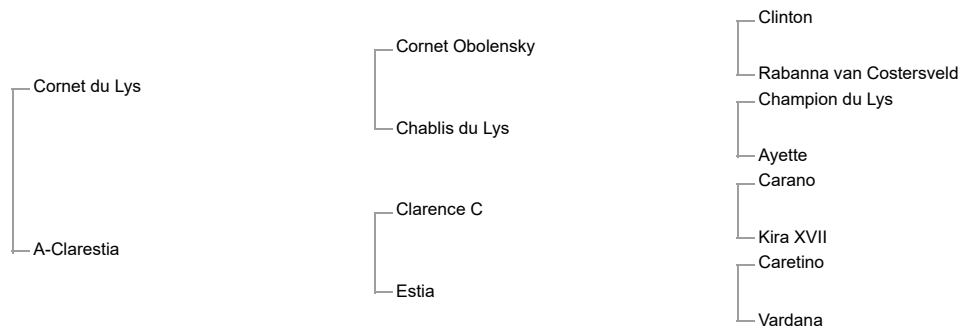

Corvette C Z

grey

23-04-2021, Z

Sire:

CORNET DU LYS (Westf, 2004, grey stallion by Cornet Obolensky (Windows Vh Costersveld)) **Level 1.60m** - José Maria Larocca Jr. (ARG)

1st dam:

A-Clarestia (Holst, 2008, dark bay mare by Clarence C)

Cobolensky (Holst, 2012, dark bay stallion by Cornet Obolensky (Windows Vh Costersveld)) Level 1.40m - Liesje Vanderwegen (BEL)

Grandesse de la Vie (Holst, 2014, bay mare by Nabab de Reve)

Volt de la Vie Z (Z, 2018, bay stallion by Van Gogh) Level 1.25m - Pauline Boisseau (FRA)

H-Clarestina (Holst, 2015, bay mare by Diamant de Semilly)

Chanel C Z (Z, 2019, grey mare by Crack HV) Level 1.30m - Tamara Fietz Lorenzo (ESP)

Corvette C Z (Z, 2021, grey stallion by Cornet du Lys)

2nd dam:

Estia (Holst, 1990, bay mare by Caretino) **Level 1.55m** - Marc Wirths (DEU)

BERLIN (Holst, 1994, grey stallion by Cassini I) Approved For: Holst, KWPN, Old, SF, SWB **Level 1.60m** - Gerco Schröder (NLD)

A-Clarestia (Holst, 2008, dark bay mare by Clarence C) :See Above

Caspar II (Holst, 2009, bay stallion by Cassini I) Approved For: AES

Klark Kent C (BWP, 2010, dark bay stallion by Clarence C) Approved For: BWP **Level 1.45m** - Meghann Halbardier (BEL)

Lexus C (BWP, 2011, bay stallion by Clarence II C) Level 1.35m - Cristina Clemente Perez (ESP)

Nadal C (Holst, 2012, bay gelding by Nabab de Reve) **Level 1.45m** - Joana Schildknecht (CHE)

3rd dam:

Vardana (Rhein, 1983, bay mare by Fernando)

Estia (Holst, 1990, bay mare by Caretino) :See Above

Fiosa (Holst, 1991, bay mare by Caretino)

Cockatoo (Holst, 1998, grey stallion by Cassini II) Level 1.40m - Markus Friedel (DEU)

Cronos 13 (Holst, 2001, dark bay stallion by Capo) Level 1.40m - Giulia Mangiarotti (ITA)

LANCERTO (Holst, 2003, dark bay stallion by Lancer II) Approved For: Holst, Old **Level 1.50m** - Mario Walter (DEU)

Alo's As (Holst, 1995, bay stallion by Alcatraz) Level 1.40m - Stephanie Fleer (DEU)

Columbia (Rhein, 1997, bay mare by Columbus)

Taenzerin 5 (Rhein, 2002, chestnut mare by Tänzer) **Level 1.60m** - Khalid Ali Al Junaibi (ARE)

Ondine I (Holst, 1999, bay mare by Contender)

Formella (Holst, 2007, bay mare by For Pleasure) Level 1.40m - Philip Pollmann-Schweckhorst (DEU)

CARLEYLE Approved For: BA, OS, sBs **Level 1.60m** - David Simpson (IRL)

Lancino 13 (Holst, 2001, bay gelding by Lavaletto 7) Level 1.40m - Sven Goggi (DEU)

4th dam:

Ostia (Holst, 1977, black brown mare by Freeman xx) **Level 1.60m** - Bruno Candrian (CHE)

Tafina (Rhein, 1981, bay mare by Caletto I)

Lombarda (Holst, 1987, bay mare by Lombard)

LANTARO VON HOF **Level 1.60m** - Edwin Smits (CHE)

Silvercap (Holst, 1991, bay mare by Silvester) Level 1.40m - Axel Fromm (DEU)

Carlanda 5 **Level 1.50m** - David Will (DEU)

LICAPO (Holst, 1998, dark bay gelding by Libertino I) **Level 1.60m** - Luciana Diniz (BRA)

Vardana (Rhein, 1983, bay mare by Fernando) :See Above

Lorina 58 (ZVCH, 1993, bay mare by Lombard) **Level 1.60m** - Daniel Etter (CHE)

Lordessa GZ (ZVCH, 1997, bay mare by Lord Caletto GZ) **Level 1.50m** - Vasil Ivanou (RUS)