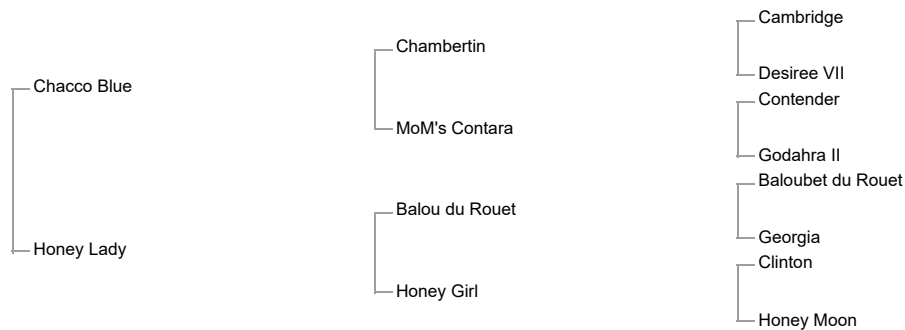

Crypto EC Z

bay

03-05-2022, Z

Sire:

CHACCO BLUE (Meckl, 1998, bay stallion by Chambertin) **Level 1.60m** - Andreas Kreuzer (DEU)

1st dam:

HONEY LADY (OS, 2014, bay mare by Balou du Rouet) **Level 1.50m** - Camila Mazza de Benedicto (BRA)

Crypto EC Z (Z, 2022, bay stallion by Chacco Blue)

2nd dam:

Honey Girl (OS, 2010, dark bay mare by Clinton)

HONEY LADY (OS, 2014, bay mare by Balou du Rouet) :See Above

Townsend B (OS, 2016, bay stallion by Toulon) Level 1.40m - Dennis Schlüsselburg (DEU)

Tones And I (OS, 2018, bay mare by Toulon) Level 1.25m - Willinton Moreno Camacho (COL)

3rd dam:

Honey Moon (Old, 2000, bay mare by Argentinus)

Landana 18 (Old, 2004, dark bay mare by Landjonker (Frühling)) Level 1.35m - Mario Wippermann (DEU)

QUIDAM MB (Old, 2005, bay gelding by Quidam's Rubin) **Level 1.60m** - Adrienne Sternlicht (USA)

THE DUDE (OS, 2006, dark bay gelding by Carry Gold) **Level 1.60m** - Samuel Hutton (GBR)

COLD PLAY (OS, 2008, bay gelding by Contendro I) **Level 1.65m** - Fredrik Jönsson (SWE)

Honey Girl (OS, 2010, dark bay mare by Clinton) :See Above

Cornet Star (OS, 2012, grey stallion by Cornet Obolensky) Level 1.40m - Alain Jufer (CHE)

Honey Pearl (OS, 2016, dark bay mare by Emerald) Level 1.40m - Margaux De Coninck (MCO)

4th dam:

Hagranja (Old, 1990, mare by Grannus)

Landettico (Old, 1995, bay stallion by Landadel) Approved For: Old, Westf **Level 1.50m** - Hermann-Josef Klöpfer (DEU)

Arizona 73 (Old, 1996, grey mare by Argentinus)

Schimanski 19 (Old, 2002, dark bay gelding by Sandro Hit) Level 1.40m - Karen Kuytz (DEU)

Amy Surprise (Old, 2004, bay mare by Cordalmé Z (Cordalme))

SALITOS 8 Level 1.60m - Rebecca Conway (USA)

QUATAR Approved For: ZfdP **Level 1.60m** - Jamie Taylor (USA)

BLUE BALOU 5 Level 1.60m - Angelos Touloupis (GRC)

Babalou VK Level 1.40m - Clément Boulanger (FRA)

Lord Lennart VK Level 1.30m - Emily Dittrich (DEU)

PSG Sir (Old, 2008, gelding by Cevin Costner) **Level 1.50m** - Deborah Lazzarotto (CHE)

Lester 201 (Old, 2011, bay gelding by Lord Pezi) **Level 1.45m** - Amelie Dierlamm (DEU)

Baloutinus (Old, 2013, black stallion by Balou du Rouet) Level 1.35m - Arne van Heel (NLD)

Honey Moon (Old, 2000, bay mare by Argentinus) :See Above

Christina (Old, 2003, chestnut mare by Cordalmé Z (Cordalme))

La Bostella 14 (OS, 2007, bay mare by Böckmann's Lazio) Level 1.40m - Thomas McDermott (AUS)

LIESCHEN (OS, 2010, bay mare by Lord Pezi) **Level 1.60m** - Benedikte Serigstad Endresen (NOR)

Christel von der Post (OS, 2012, grey mare by Christian 25) Level 1.15m - Florin Octavian Bobe (ROU)

1st Queen (OS, 2014, brown mare by Böckmanns Lord Pezi Junior) **Level 1.55m** - Lars Volmer (DEU)

Louboutin 7 (OS, 2017, chestnut gelding by Böckmanns Lord Pezi Junior) Level 1.40m - Maximilian Pohen (DEU)

Tailormade Confidence (Old, 2006, dark chestnut stallion by Cordalmé Z (Cordalme)) **Level 1.50m** - Søren Pedersen (DNK)

Qui Gigi (Old, 2007, bay gelding by Quidam's Rubin) **Level 1.45m** - Sewryn Murdzia (POL)

LAMBORGHINI 98 (Old, 2010, dark bay gelding by Lord Pezi) **Level 1.60m** - Bronislav Chudyba (SVN)