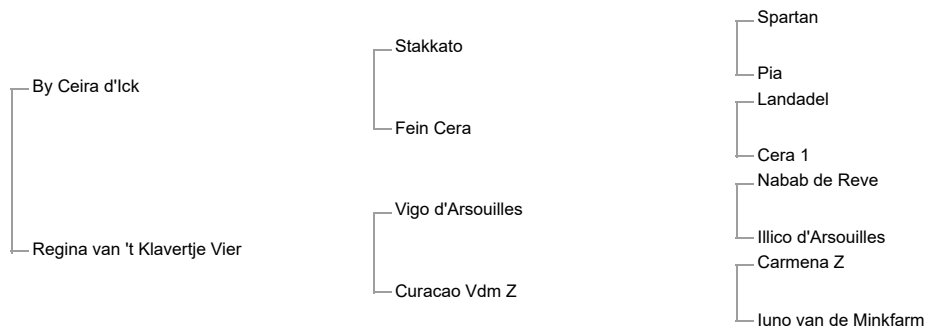

Wandor van 't Klavertje Vier

chestnut
14-05-2022, BWP

Sire:

By Ceira d'Ick (SF, 2011, bay stallion by Stakkato) Approved For: AES, SF

1st dam:

Regina van 't Klavertje Vier (BWP, 2017, chestnut mare by Vigo d'Arsouilles) Level 1.30m - Christoph Verheyen (BEL)

Wandor van 't Klavertje Vier (BWP, 2022, chestnut stallion by By Ceira d'Ick)

2nd dam:

Curacao Vdm Z (Z, 2011, bay mare by Carmena Z) Level 1.10m - Lente Van Hul (BEL)

Regina van 't Klavertje Vier (BWP, 2017, chestnut mare by Vigo d'Arsouilles) :See Above

Sabatini van 't Klavertje Vier (BWP, 2018, bay gelding by By Ceira d'Ick) Approved For: sBs Level 1.30m - Florent Nicaise (BEL)

Telstar van 't Klavertje Vier (BWP, 2019, chestnut gelding by Vigo d'Arsouilles) Level 1.00m - Kato De Vos (BEL)

3rd dam:

Iuno van de Minkfarm (BWP, 2008, bay mare by Darco) **Level 1.45m** - Cassandra Braeckmans (BEL)

Curacao Vdm Z (Z, 2011, bay mare by Carmena Z) :See Above

4th dam:

BLUE CURACAO (BWP, 2001, bay mare by Mr. Blue) **Level 1.60m** - Alexandra Thornton (GBR)

Hirondelle Bleue v/d Minkfarm (BWP, 2007, bay mare by Canturo)

NUANCE BLEUE VDM Z (Z, 2011, dark brown mare by Nabab de Reve) **Level 1.60m** - Lorenzo de Luca (ITA)

PHENOMENE BLEU VDM Approved For: BWP, SWB **Level 1.50m** - Sven Joseph Hadley (IRL)

Orizon Bleu Vdm (BWP, 2014, bay stallion by Vigo d'Arsouilles) Level 1.20m - Lisa Bruggeman (BEL)

PRESENCE BLEUE VDM (BWP, 2015, bay mare by Vigo d'Arsouilles) **Level 1.50m** - Lorenzo de Luca (ITA)

Elégance Bleue VDM Z (Z, 2016, black brown mare by Elvis ter Putte) **Level 1.45m** - Petronella Andersson (SWE)

Rhythm & Blues VDM (BWP, 2017, bay mare by Elvis ter Putte) Level 1.35m - Patrick Josuran (CHE)

Secret Blue VDM (BWP, 2018, bay mare by Diamant de Semilly) Level 1.30m - Michael Hughes (USA)

Iuno van de Minkfarm (BWP, 2008, bay mare by Darco) :See Above

Iupiter van de Minkfarm (BWP, 2008, bay gelding by Darco) Level 1.40m - Jaehee Jeon (KOR)