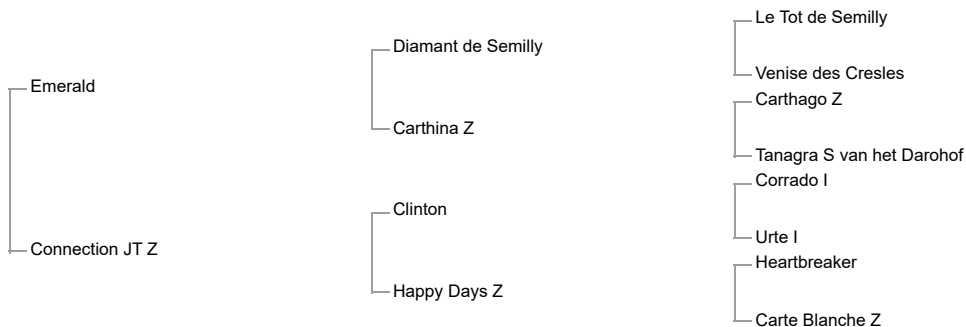

Evergreen JT Z

grey

24-04-2022, Z

Sire:

EMERALD (BWP, 2004, stallion by Diamant de Semilly) Approved For: BWP, Holst, KWPN, Old, SF, SWB **Level 1.60m** - Harrie Smolders (NLD)

1st dam:

Connection JT Z (Z, 2013, grey mare by Clinton)

Karajan Jt Z (Z, 2017, grey stallion by Kannan) Level 1.40m - Santiago Diaz Ortega (COL)

Evergreen JT Z (Z, 2022, grey stallion by Emerald)

2nd dam:

Happy Days Z (Z, 2002, chestnut mare by Heartbreaker)

Cassilina Jt Z (Z, 2007, chestnut mare by Cassini II)

Dancing Queen Jt Z (Z, 2011, bay mare by Diarado) **Level 1.50m** - Maartje Verberckmoes (BEL)

BP Braveheart (OS, 2014, bay gelding by Toulon) **Level 1.45m** - Cassie Gorsline (CAN)

Dynamis KC (Z, 2008, bay gelding by Berlin (Caspar)) **Level 1.50m** - Christina Kelly (IRL)

Catch Me (Z, 2009, chestnut mare by Cassini II) Level 1.40m - Pablo Jose Andrade Torres (ECU)

Classy Cat JT Z (Z, 2010, grey mare by Clarimo ASK) **Level 1.60m** - Alfie Bradstock (GBR)

Candy Cat JT Z (Z, 2011, bay mare by VDL Cardento) **Level 1.45m** - Morgana Santini (ITA)

Connection JT Z (Z, 2013, grey mare by Clinton) :See Above

Kings Queen JT Z (Z, 2015, bay mare by Kannan) **Level 1.45m** - Simon Delestre (FRA)

Triple Crown JT Z (Z, 2018, bay mare by Thunder Van De Zuuthoeve) Level 1.35m - Benjamin Saurugg (AUT)

3rd dam:

Carte Blanche Z (Z, 1997, bay mare by Carthago)

Cocaine Z (Z, 2000, chestnut mare by Caretano Z)

TABOU Z (Z, 2004, bay mare by Treasure Z) **Level 1.60m** - Tobias Thoenes (DEU)

LEASURE JK HORSETRUCKS Z Approved For: AES **Level 1.60m** - Katharina Offel (DEU)

Crowntano Z (Z, 2007, bay stallion by Crown Z) Approved For: Z **Level 1.45m** - Judy Ann Melchior (BEL)

Candico Z (Z, 2008, bay stallion by Candillo Z) Approved For: Z **Level 1.45m** - Maria Sole Campinoti (ITA)

ZAZA Z (Z, 2010, bay mare by Zandor Z) **Level 1.50m** - Mary Lisa Leffler (USA)

Athena Z Level 1.45m - Vittoria Fenaroli (ITA)

Corico Z (Z, 2011, dark brown stallion by Coriano Z (Coriano)) Approved For: Z **Level 1.50m** - Christian Ahlmann (DEU)

Ascaina Z (Z, 2012, grey mare by Asca Z) **Level 1.45m** - Bjorn Vandenbossche (BEL)

Dopamine Z Level 1.45m - Louis Mahieu (BEL)

Applaus Z (Z, 2013, chestnut stallion by Aktion Pur Z) Level 1.40m - Felix Müller (DEU)

Asteria Z (Z, 2014, dark brown mare by Air Jordan Alpha Z) Level 1.40m - Tania Moody (GBR)

For Coke Z (Z, 2015, chestnut gelding by For Pleasure) **Level 1.45m** - Cajsja Soberon (SWE)

Super Gold Z (Z, 2015, bay stallion by Solid Gold Z) **Level 1.45m** - Angelique Rüsen (DEU)

Cacahuete Z (Z, 2017, chestnut mare by Comilfo Plus Z) Level 1.30m - Robinson Maupiler (FRA)

Happy Days Z (Z, 2002, chestnut mare by Heartbreaker) :See Above

HARDROCK Z (Z, 2003, bay stallion by Heartbreaker) **Level 1.60m** - Emanuel Andrade (VEN)

Cover Girl Z (Z, 2004, chestnut mare by Caretano Z)

Lotus (KWPN, 2016, chestnut stallion by George Z) **Level 1.45m** - Roosje Brouwer (NLD)

Quelle Lady Jt Z (Z, 2005, bay mare by Quidam de Revel)

Diamanto JT Z (Z, 2012, bay gelding by Diamant de Semilly) **Level 1.50m** - Ansley Wright (USA)