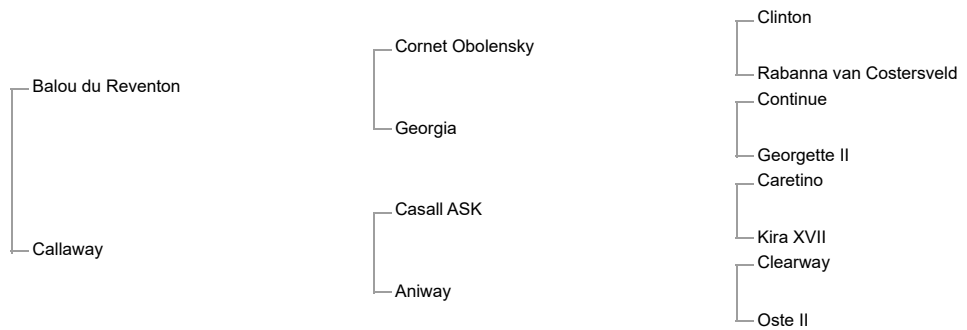

Nr. 17

BUMBLEBEE EC Z
056015Z55401222

Bumblebee Ec Z

bay

10-06-2022, Z

Sire:

BALOU DU REVENTON (OS, 2006, bay stallion by Cornet Obolensky) **Level 1.65m** - Brian Moggre (USA)

1st dam:

Callaway (Holst, 2010, dark bay mare by Casall)

DIANCA Z (Z, 2014, dark brown mare by Diamant de Semilly) **Level 1.55m** - Christian Rhomberg (AUT)

Coachella Ec Z (Z, 2018, bay mare by Canturo) Level 1.20m - Eduardo Damiani Filizola (BRA)

Bumblebee Ec Z (Z, 2022, bay stallion by Balou du Reventon (Cornet's Balou))

2nd dam:

Aniway (Holst, 2007, dark bay mare by Clearway)

Callaway (Holst, 2010, dark bay mare by Casall) :See Above

3rd dam:

Oste II (Holst, 1999, dark bay mare by Concerto II)

Quantella (Holst, 2003, bay mare by Quantum)

Carbono Montana (Holst, 2011, grey stallion by VDL Cardento) **Level 1.45m** - Felipe Juarez de Lima (BRA)

Aniway (Holst, 2007, dark bay mare by Clearway) :See Above

Clarima (Holst, 2011, bay mare by Clarimo ASK)

Evita Peron (AES, 2015, bay mare by Etoulon VDL) Level 1.40m - Laura Monier (FRA)

4th dam:

Artane (Holst, 1986, dark bay mare by Romino)

Fontane (Holst, 1991, dark bay mare by Landgraf I)

Carland (Holst, 1997, dark bay stallion by Caretino) **Level 1.60m** - Eduardo Antonio Castillo Tejada (GTM)

Hera XIX (Holst, 1993, bay mare by Lord)

Othilda (Holst, 1999, dark bay mare by Contender)

Casino L Approved For: PZHK **Level 1.60m** - Marcin Betkowski (POL)

Energie Level 1.60m - Mario Francisco Cia Jr. (BRA)

Rilana II (Holst, 2001, bay mare by Contender)

Norman Level 1.45m - Vaclav Nagr (CZE)

Uppercut 10 Level 1.45m - Valerio Ielapi (ITA)

COLORE (Holst, 2002, bay stallion by Contender) Approved For: AES, BAD-WÜ, Holst, SF **Level 1.60m** - Hans-Dieter Dreher (DEU)

COLORA (Holst, 2009, bay mare by Contendro I) **Level 1.50m** - Ryan Genn (USA)

Quido van de Helle (Holst, 2011, chestnut stallion by Quadros 3) **Level 1.45m** - Constant Van Paesschen (BEL)

Corfu de la Vie (Holst, 2016, bay stallion by Cumano) Approved For: Holst **Level 1.45m** - Lucas Wenz (DEU)

Lupus 104 (Holst, 1997, bay gelding by Lennon) **Level 1.55m** - Andreas Theurer (DEU)

Oste II (Holst, 1999, dark bay mare by Concerto II) :See Above

Platane (Holst, 2000, bay mare by Quinar Z)

Cardeno (Holst, 2006, bay gelding by VDL Cardento) **Level 1.50m** - Christophe Meirsschaert (BEL)

Corino VDL (Holst, 2009, stallion by Corrado I) Approved For: DWB, NRPS, SWB **Level 1.45m** - Luis Fernando Saenz Morel (GTM)

Raute (Holst, 2001, bay mare by Quinar Z)

CARSTEN (Holst, 2005, bay stallion by Cassini I) Approved For: AES **Level 1.60m** - Jamie Gornall (GBR)

B-Ertana (Holst, 2009, grey mare by Corrado I)

Lertana Vdl Level 1.45m - Adrianna Ostrowska (POL)

Quantero 4 (Holst, 2008, dark bay gelding by Quintero ASK (Quintero Z)) **Level 1.45m** - Maximilian Lill (DEU)

Breeder: EC Horses
BE-3990 Peer

Owner: Rhomberg-Rochelt Horses
GmbH
AT-6850 Dornbirn