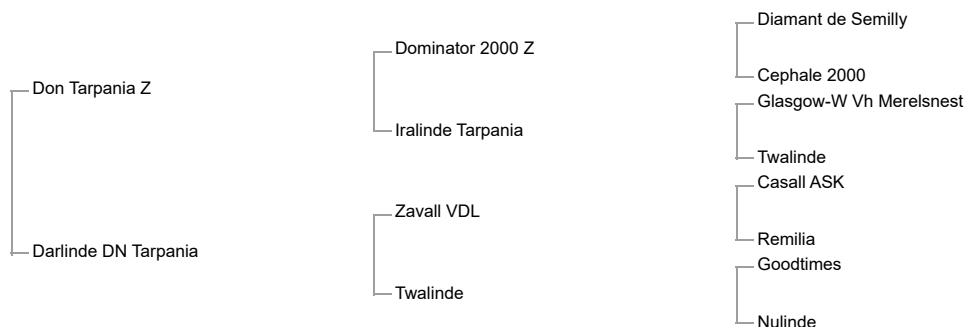

Dutch Tarpania Z

bay
15-04-2022, Z

Sire:

Don Tarpania Z (Z, 2017, black stallion by Dominator 2000 Z) Approved For: KWPN, Z Level 1.40m - Lars Kuster (NLD)

1st dam:

Darlinde DN Tarpania (KWPN, 2008, bay mare by Zavall VDL)

Dynamite (KWPN, 2012, dark bay mare by ARD VDL Douglas) Level 1.40m - Peter Jakob Thomsen (DEU)

Dutch Tarpania Z (Z, 2022, bay stallion by Don Tarpania Z)

2nd dam:

Twalinde (KWPN, 2000, bay mare by Goodtimes)

Zwalinde (KWPN, 2004, grey mare by VDL Corland)

Elektro (KWPN, 2009, grey gelding by ARD VDL Douglas) **Level 1.45m** - Arabel McFarland (USA)

IWALINDE (KWPN, 2013, grey mare by VDL Zirocco Blue N.O.P) **Level 1.60m** - William Fletcher (GBR)

Manchester 29 (KWPN, 2017, grey gelding by Cohinoor VDL) Level 1.25m - Leni Barth (DEU)

Alinde (KWPN, 2005, grey mare by VDL Cardento) Level 1.30m - Frederik Cattebeke (BEL)

Easy Does It VM (KWPN, 2009, grey mare by AD Unaniem)

Indigo Blue VM Level 1.25m - Liza Houwen-Tiebot (NLD)

Tango Vm Z Level 1.10m - Reyes Martin (ESP)

Magic Mike (KWPN, 2017, grey gelding by Glasgow-W Vh Merelsnest) Level 1.10m - Dafni Skarlatou (GRC)

Boucarty (KWPN, 2006, bay gelding by Quaprice du Bois Margot) Level 1.40m - Jessica Freye (DEU)

Chaperon (KWPN, 2007, chestnut gelding by Quaprice du Bois Margot) **Level 1.50m** - Kirsten Rikkert (NLD)

Darlinde DN Tarpania (KWPN, 2008, bay mare by Zavall VDL) :See Above

Fleuralinde DN (KWPN, 2010, chestnut mare by VDL Corland)

Mendel DN (KWPN, 2017, dark bay stallion by Glasgow-W Vh Merelsnest) Level 1.35m - Jake Saywell (GBR)

Hiralinde-DN (KWPN, 2012, dark bay mare by Glasgow-W Vh Merelsnest)

Ohio VM (KWPN, 2019, grey mare by Cantos VM HS) Level 1.20m - Naomi Saubain (BEL)

Iralinde Tarpania (KWPN, 2013, dark bay mare by VDL Glasgow vh Merelsnest) Level 1.25m - Iris Hakvoort (NLD)

Lady Linde Tarpania (KWPN, 2016, black brown mare by Vagabond de la Pomme) Level 1.20m - Iris Hakvoort (NLD)

Don Tarpania Z (Z, 2017, black stallion by Dominator 2000 Z) Approved For: KWPN, Z Level 1.40m - Lars Kuster (NLD)

Jolinde DN (KWPN, 2014, dark bay mare by Zapatero VDL (Zegna)) Level 1.40m - Arash Rahmati (IRN)

Kiralinde DN (KWPN, 2015, bay gelding by Zavall VDL) Level 1.30m - Olive Clarke (IRL)

3rd dam:

Nulinde (KWPN, 1995, light bay mare by Jus de Pomme)

Twalinde (KWPN, 2000, bay mare by Goodtimes) :See Above

Ulinde (KWPN, 2001, bay mare by Goodtimes) Level 1.40m - Bliss Heers (USA)

VENUS (KWPN, 2002, brown gelding by Ohorn) **Level 1.60m** - Pia Luise Aufrecht-Bruggink (DEU)

Walinde (KWPN, 2003, bay mare by Matterhorn)

Denver (KWPN, 2008, bay gelding by Harley VDL) Level 1.20m - Manon van der Sluis (NLD)

Diskus DN (KWPN, 2008, bay gelding by VDL Corland) Level 1.30m - Arianna Zanone (ITA)

Highlight DN (KWPN, 2012, bay gelding by VDL Zirocco Blue N.O.P.) Level 1.25m - Lydia Schiff (GBR)

Imilion Dn (KWPN, 2013, chestnut gelding by Emilion) **Level 1.45m** - Casper Meegdes (NLD)

4th dam:

Jolinde (KWPN, 1991, bay mare by Enrico)

Nulinde (KWPN, 1995, light bay mare by Jus de Pomme) :See Above