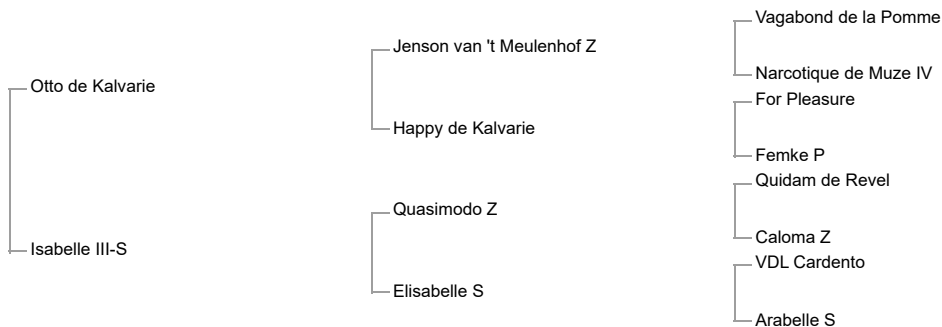

Slapstick-S

chestnut

23-04-2022, KWPN

Sire:

OTTO DE KALVARIE (BWP, 2014, chestnut stallion by Jenson van 't Meulenhof Z) Approved For: AES **Level 1.55m** - Tiara Bleicher (DEU)

1st dam:

Isabelle III-S (KWPN, 2013, bay mare by Quasimodo Z)

Slapstick-S (KWPN, 2022, chestnut stallion by Otto de Kalvarie)

2nd dam:

Elisabelle S (KWPN, 2009, grey mare by VDL Cardento) Level 1.40m - Willem Greve (NLD)

Isabelle III-S (KWPN, 2013, bay mare by Quasimodo Z) :See Above

Jelle-S (KWPN, 2014, grey stallion by Bernini) Level 1.40m - Jurre van Bommel (NLD)

3rd dam:

Arabelle S (KWPN, 2005, chestnut mare by Calvados)

Elisabelle S (KWPN, 2009, grey mare by VDL Cardento) :See Above

4th dam:

Pibelle - S (KWPN, 1997, dark chestnut mare by Alexis Z)

Ustinoff S (KWPN, 2001, dark bay stallion by Burggraaf) **Level 1.45m** - Eduardo Marquez Garcia (ESP)

Wellbrook-S (KWPN, 2003, chestnut stallion by Burggraaf) Approved For: AES Level 1.30m - Kimberley Muley (DEU)

Arabelle S (KWPN, 2005, chestnut mare by Calvados) :See Above

Brooklyn (KWPN, 2006, grey gelding by Indorado) Level 1.15m - Anabelle Heffron (IRL)