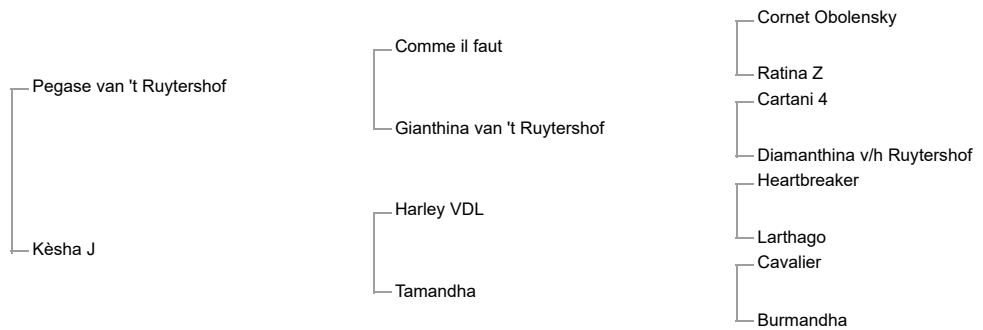

Silvio

Dark Chestnut

12-04-2022, KWPN

Sire:

Pegase van 't Ruytershof (BWP, 2015, stallion by Comme il faut) Approved For: BWP, SWB **Level 1.55m** - Jeroen De Winter (BEL)

1st dam:

Kèsha J (KWPN, 2015, grey mare by Harley VDL)

Nautulus (KWPN, 2018, bay stallion by Jamboree TN) Level 1.25m - Morine Donnay (BEL)

Silvio (KWPN, 2022, stallion by Pegase van 't Ruytershof)

2nd dam:

Tamandha (KWPN, 2000, grey mare by Cavalier (San Patrignano Mister)) Level 1.40m - Sander Naber (NLD)

Jelvara J (KWPN, 2014, grey mare by Elvis ter Putte) Level 1.25m - Fabio Crotta (CHE)

Kèsha J (KWPN, 2015, grey mare by Harley VDL) :See Above

3rd dam:

Burmandha (KWPN, 1983, chestnut mare by Nimmerdor)

Jura (KWPN, 1991, bay mare by Elmshorn)

Wodka (KWPN, 2003, black brown mare by Gribaldi) **IDR3*** - Anke Lambooj(NLD) - Nieuw en St. Joosland (NED)

Margaux (KWPN, 1994, mare by VDL Glennridge)

Sabine (KWPN, 1999, dark chestnut mare by Concorde)

Hip Attraction Level 1.20m - Melina Vliek (FIN)

T 007 (KWPN, 2000, grey stallion by Cavalier (San Patrignano Mister)) Level 1.40m - Kristian Skovrider (DNK)

Eastern Uno (KWPN, 2009, bay mare by Numero Uno) **Level 1.50m** - André Reichmann (BRA)

Falkland (KWPN, 2010, skewbald gelding by Singapore) Level 1.30m - Sanne Sofie Hansen (NOR)

Santha (KWPN, 1999, bay mare by Carlino)

CAPETOWN (KWPN, 2003, bay gelding by Oklund) **Level 1.60m** - Wout Jan van der Schans (NLD)

Tamandha (KWPN, 2000, grey mare by Cavalier (San Patrignano Mister)) :See Above

4th dam:

Ormandha (KWPN, 1973, chestnut mare by Marco Polo)

Burmandha (KWPN, 1983, chestnut mare by Nimmerdor) :See Above