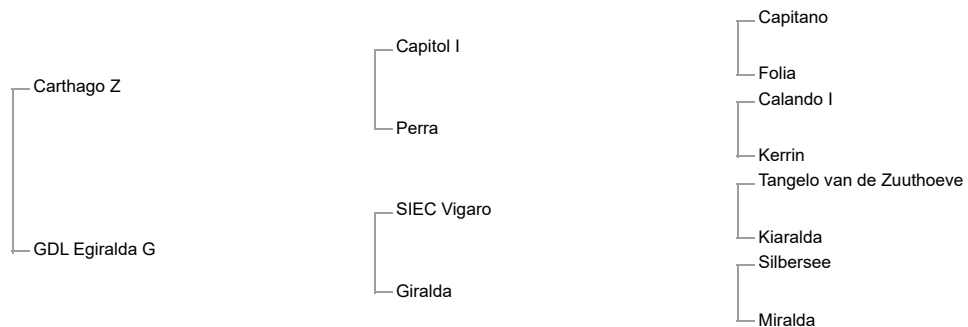

Carthago Spirit Gdl Z

dark chestnut

05-02-2022, Z

Sire:

CARTHAGO Z (Holst, 1987, grey stallion by Capitol I) Approved For: Holst, Rhein, SF, SI, Z **Level 1.60m** - Jos Lansink (BEL)

1st dam:

GDL Egiralda G (KWPN, 2009, bay mare by SIEC Vigaró) **Level 1.35m** - Miranda Harrington (NZL)

Carthago Spirit Gdl Z (Z, 2022, dark chestnut stallion by Carthago Z)

2nd dam:

Giralda (KWPN, 1988, grey mare by Silbersee)

Leonalda (KWPN, 1993, bay mare by Ramiro Z)

A. Precious Z (Z, 1997, bay gelding by Alexis Z) **Level 1.45m** - Marc Bettinger (DEU)

Zjohn G (KWPN, 2004, grey stallion by Casantos) **Level 1.50m** - Kristian Houwen (NLD)

Dutch Bealeo Z (Z, 2006, bay stallion by Dutch Capitol (Dormeza)) **Level 1.50m** - Marit Haarr Skollerud (NOR)

Eleonalda G (KWPN, 2009, bay mare by SIEC Vigaró) **Level 1.45m** - Rodrigo Pessoa (BRA)

Andiamo Van De Eijhof Z **Level 1.45m** - Joni Vollenberg (NLD)

Uralda G (KWPN, 2001, grey mare by Royal Bravour)

Alexia JTH (KWPN, 2005, grey mare by Canezaro)

Olina Van De Noordheuvel **Level 1.45m** - Maximilian Lill (DEU)

UMALDA Z (Z, 2007, chestnut mare by Up To Date-M) **Level 1.60m** - Sunsinee Thaicharoen (THA)

Daddy Cool JTH (KWPN, 2008, grey gelding by Wizzerd WV) **Level 1.60m** - José Roberto Reynoso Fernandez Filho (BRA)

Classe Lady (Z, 2016, bay mare by Parrandero) **Level 1.45m** - Anne Götter (DEU)

Dutch Cinda Alda Z (Z, 2007, chestnut mare by Dutch Capitol (Dormeza)) **Level 1.60m** - Karina Frederiks (CAN)

THUNDER G Z (Z, 2011, bay gelding by Tyson) **Level 1.60m** - Mark McAuley (IRL)

GDL Egiralda G (KWPN, 2009, bay mare by SIEC Vigaró) :See Above

3rd dam:

Miralda (KWPN, 1971, chestnut mare by Amor (Heros))

Aralda (KWPN, 1982, bay mare by Farn)

EXPERIMENT (KWPN, 1986, chestnut gelding by Renville (Ruud van 't Woutland)) **Level 1.60m** - Alessia Marioni (ITA)

FIGHTING ALPHA (KWPN, 1991, bay stallion by Landjonker (Frühling)) **Level 1.60m** - Lars Nieberg (DEU)

Kiaralda (KWPN, 1992, bay mare by Renville (Ruud van 't Woutland))

PAVAROTTI **Level 1.60m** - Todd Minikus (USA)

SIEC VIGARO **Level 1.60m** - Gerco Schröder (NLD)

Coming Up **Level 1.60m** - Gina Plantz (USA)

Eiaralda **Level 1.45m** - Angela Daatselaar (NLD)

Giralda (KWPN, 1988, grey mare by Silbersee) :See Above

Iralda (KWPN, 1990, bay mare by Dukaat)

Giralda (AES, 1993, bay mare by Gladstone)

BILLY BISHOP **Level 1.60m** - Kai Schäfer (DEU)

JANOSCH 164 (KWPN, 1995, bay gelding by Landjonker (Frühling)) **Level 1.60m** - Holger Hetzel (DEU)

Rialda (KWPN, 1998, bay mare by Grosso Z)

Waldemar **Level 1.45m** - Ghazi Ellouze (TUN)

Bialda **Level 1.45m** - Laura Kraut (USA)

Dialda **Level 1.45m** - Lara Postillon (FRA)

Viralda (KWPN, 2007, bay mare by Contendro I)

Kashmir BJX **Level 1.45m** - Juan Jose Zendejas Salgado (MEX)