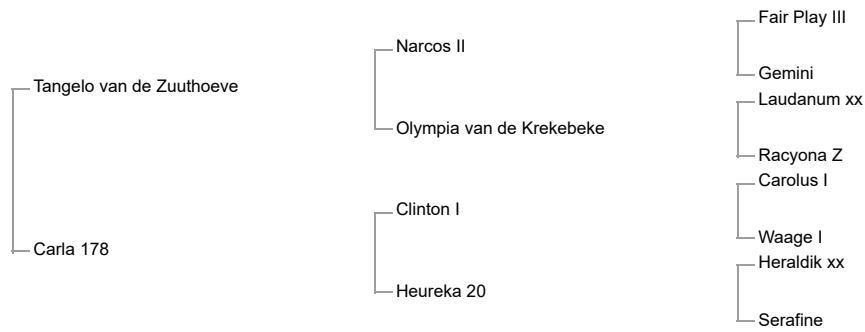

Nr. 104

TANGOLD
DE431314514321

Tangold

bay

24-08-2021, Hann

Sire:

TANGELO VAN DE ZUUTHOEVE (BWP, 1996, chestnut stallion by Narcos II) **Level 1.60m** - Roelof Bril (NLD)

1st dam:

Carla 178 (Hann, 2009, black mare by Clinton I)

Diana (Hann, 2012, dark bay mare by Duke of Hearts xx)

Dakar (Hann, 2016, black gelding by Diacontinus) IEV 1* - Franziska Haunhorst(DEU)

Tangold (Hann, 2021, bay stallion by Tangelo van de Zuuthoeve)

2nd dam:

Heureka 20 (Hann, 2002, black brown mare by Heraldik xx)

Carla 178 (Hann, 2009, black mare by Clinton I) :See Above

3rd dam:

Serafine (Hann, 1998, black brown mare by Santorini)

Heureka 20 (Hann, 2002, black brown mare by Heraldik xx) :See Above

4th dam:

Annabell 185 (Hann, 1988, bay mare by Augustinus xx)

Serafine (Hann, 1998, black brown mare by Santorini) :See Above