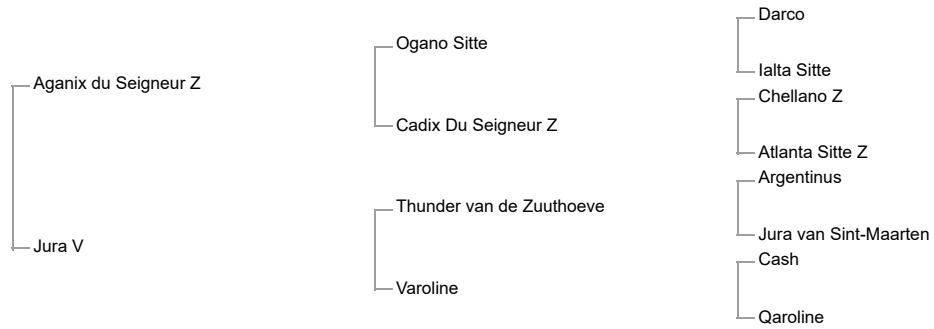

Waikiki Van De Smidshoeve

bay
31-03-2022, BWP
BWP 72

Sire:

Aganix du Seigneur Z (sBs, 2006, chestnut stallion by Ogano Sitte) Approved For: AES, SWB, Z **Level 1.60m** - Jos Lansink (BEL)

1st dam:

Jura V (BWP, 2009, bay mare by Thunder vd Zuuthoeve) Level 1.30m - Ilse Schrauwen (BEL)

EQUITRON MELODY VD SMIDSHOEVE (BWP, 2012, bay mare by Epleaser Van 't Heike Z) **Level 1.60m** - Gerfried Puck (AUT)

NARCOS VD SMIDSHOEVE (BWP, 2013, bay stallion by Toulon) **Level 1.60m** - Daniel Deusser (DEU)

Ratina vd Smidshoeve (BWP, 2017, dark bay mare by Toulon) Level 1.30m - Ilse Schrauwen (BEL)

Sunvisto Vd Smidshoeve (BWP, 2018, stallion by Levisto Z) Level 1.20m - Ilse Schrauwen (BEL)

Waikiki Van De Smidshoeve (BWP, 2022, bay stallion by Aganix du Seigneur Z)

2nd dam:

Varoline (BWP, 1998, bay mare by Cash)

Creatuur V (BWP, 2002, bay gelding by Thunder vd Zuuthoeve) **Level 1.45m** - Hanne Stes (BEL)

Indezz V (BWP, 2008, bay gelding by Thunder vd Zuuthoeve) **Level 1.50m** - Michael Korompis (NLD)

Jura V (BWP, 2009, bay mare by Thunder vd Zuuthoeve) :See Above

KULANA V (BWP, 2010, bay mare by Thunder vd Zuuthoeve) **Level 1.55m** - Petronella Andersson (SWE)

Revell V (BWP, 2017, bay stallion by Diamant de Semilly) Approved For: Z Level 1.40m - Karim Ghaibi (MAR)

Spitfire V (BWP, 2018, grey stallion by Chacoon Blue) Approved For: BWP Level 1.30m - Gert Vermeiren (BEL)

Matson V (BWP, 2012, bay stallion by Action-Breaker) Level 1.20m - Maksymilian Mateja (POL)

Only V (BWP, 2014, bay stallion by Thunder vd Zuuthoeve) Level 1.30m - Gert Vermeiren (BEL)

Quin V (BWP, 2016, bay stallion by Nabab de Reve) Level 1.40m - Thomas Himmelmayer (AUT)

3rd dam:

Qaroline (BWP, 1993, chestnut mare by Landetto)

Varoline (BWP, 1998, bay mare by Cash) :See Above

Wahorn V (BWP, 1999, chestnut gelding by Ahorn Z) Level 1.40m - Ben Beevers (BEL)

Balladine V (BWP, 2001, bay mare by Heartbreaker) Level 1.30m - Hanne Stes (BEL)

Ferra V (BWP, 2005, bay mare by Thunder vd Zuuthoeve)

Kiera of Ballmore Level 1.40m - Lies Malisart (BEL)

Lotus van het Hagehof Level 1.45m - Daniel F Geitner (USA)

Pasco V (BWP, 2015, bay stallion by Andiamo Z) Level 1.40m - Filippo Lafiata (ITA)

CHARISMA V (BWP, 2002, chestnut mare by Heartbreaker) **Level 1.60m** - Grant Wilson (NZL)

Daroline V (BWP, 2003, chestnut mare by Heartbreaker) Level 1.40m - Gert Vermeiren (BEL)

Pinot Gris V (BWP, 2015, bay stallion by Nabab de Reve) **Level 1.45m** - Dayro Arroyave (COL)

Rascall V (BWP, 2017, chestnut gelding by Casall ASK) Level 1.40m - Ida Svensson (SWE)

EXCENEL V (BWP, 2004, bay stallion by Thunder Van De Zuuthoeve) Approved For: BWP **Level 1.60m** - Marcel Ewen (LUX)

Faraline V (BWP, 2005, bay or brown mare by Convento van de Helle)

KAROLINE OF BALLMORE (BWP, 2010, black brown mare by Diarado) **Level 1.65m** - Ashlee Bond (ISR)

Odin of Ballmore Level 1.45m - Leigh Nanda (USA)

ORALINE VAN PRINSEVELD (BWP, 2014, bay mare by Thunder vd Zuuthoeve) **Level 1.50m** - Alise Oken (USA)

Grand Rayon V (BWP, 2006, chestnut stallion by Chin Chin) Approved For: sBs **Level 1.45m** - Maud Roosendaal (NLD)