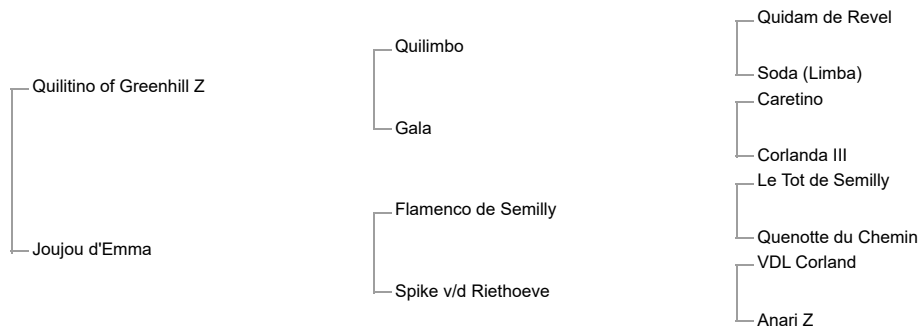

Nr. 2

WANNES D'EMMA
056002W00335650

Wannes D'emma

chestnut

21-07-2022, BWP

Sire:

Quilitino of Greenhill Z (Z, 2016, bay stallion by Quilimbo) Approved For: AES Level 1.00m - Philip Gysbrechts (BEL)

1st dam:

Joujou d'Emma (BWP, 2009, bay mare by Flamenco de Semilly)

Os d'Emma Z (Z, 2013, chestnut stallion by Blauwendraads O'Brien) Level 1.25m - Hamza Hamza Qawasmi (PSE)

Rinari D'emma (BWP, 2017, bay mare by Equitron Naxcel V) Level 1.40m - Sander Kenis (BEL)

Extreme d'Emma Z (Z, 2019, bay stallion by Ermitage Kalone (Ermitage Kalone J&F)) Approved For: BWP Level 1.20m - Sander Kenis (BEL)

Vino d'Emma (BWP, 2021, bay stallion by Equitron Naxcel V) Approved For: BWP Level 0.90m - Gert Vermeiren (BEL)

Wannes D'emma (BWP, 2022, chestnut stallion by Quilitino of Greenhill Z)

2nd dam:

Spike v/d Riethoeve (KWPN, 1999, bay mare by VDL Corland (Corlando))

Ictus d'Emma (BWP, 2008, bay gelding by Emerald) **Level 1.65m** - Alberto Michan (ISR)

Joujou d'Emma (BWP, 2009, bay mare by Flamenco de Semilly) :See Above

3rd dam:

Anari Z (Z, 1994, bay mare by Amadeus Z)

Spike v/d Riethoeve (KWPN, 1999, bay mare by VDL Corland (Corlando)) :See Above

Danaos (BWP, 2003, bay gelding by Toulon) Level 1.40m - Walter Lelie (BEL)

Finari (BWP, 2005, bay mare by Bentley vd Heffinck)

Ifinari ter Dolen (BWP, 2008, bay mare by Catwalk van de Helle) **Level 1.45m** - Thierry Rozier (FRA)

JANARI TER DOLEN (BWP, 2009, bay mare by Toulon) **Level 1.60m** - Celso Luis Camargo Ariani (BRA)

Kiss The Music (BWP, 2010, bay mare by Eldorado van de Zeshoek TN) Level 1.35m - Davy Bouvier Chabot (FRA)

Odin Ter Dolen (BWP, 2014, bay stallion by Dieu Merci van T&L) Level 1.35m - Sönke Aldinger (DEU)

Rafiki Ter Dolen (BWP, 2017, bay stallion by Lavallino ter Klomp) Level 1.20m - Maarten Borghys (BEL)

Stromboli Ter Dolen (BWP, 2018, dark chestnut gelding by Lavallino ter Klomp) Level 1.30m - Dylan Ward (IRL)

Trudeau Ter Dolen (BWP, 2019, bay stallion by Toulon) Level 1.00m - Ben Thiry (BEL)

Ubadin Ter Dolen (BWP, 2020, bay gelding by Quatre Mai - L) Level 1.00m - Julien Macedoine (BEL)

4th dam:

Inari W (Old, 1990, bay mare by Grannus) **Level 1.45m** - Walter Lelie (BEL)

Anari Z (Z, 1994, bay mare by Amadeus Z) :See Above

Another Star (BWP, 2000, bay gelding by Quick Star) Level 1.40m - Maurice van Roosbroeck (BEL)

Shablis vd Zwartwaterhoeve (sBs, 2002, bay gelding by Kashmir van Schuttershof) **Level 1.60m** - Maurice van Roosbroeck (BEL)

Ergot van 't Zwartwater (BWP, 2004, grey gelding by Malito de Reve) Level 1.40m - Lea Nissen (DNK)

Binari van 't Zwartwater (sBs, 2007, bay mare by Taran de la Pomme) Level 1.40m - Gudrun Patteet (BEL)