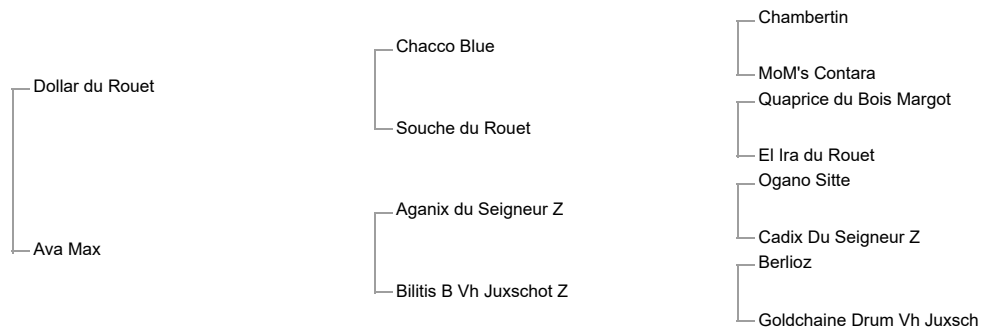

Derlioz

bay

24-04-2022, OS

Sire:

Dollar du Rouet (SF, 2013, bay stallion by Chacco Blue) Approved For: SF Level 1.35m - Grégory Wathelet (BEL)

1st dam:

Ava Max (OS, 2017, chestnut mare by Aganix du Seigneur Z)

Derlioz (OS, 2022, bay stallion by Dollar du Rouet)

2nd dam:

Bilitis B Vh Juxschot Z (Z, 1995, chestnut mare by Berlioz) **Level 1.45m** - Jonella Ligresti Bonomelli (ITA)

Adelheid (BWP, 2000, chestnut mare by Unique II Drum vh Juxschot)

EXILIO (BWP, 2004, bay stallion by Action-Breaker) **Level 1.50m** - Jan-Philipp Weichert (DEU)

Jolitha van 't Vlierhof (BWP, 2009, chestnut mare by Enrico van de Withoeve)

Rex Magnus IEV 2* - Jasper Peeters(BEL); Level 1.20m - Jasper Peeters (BEL)

Katho (BWP, 2010, bay mare by Hardrock Z) **Level 1.50m** - Andrea Campagnaro (ITA)

Ava Max (OS, 2017, chestnut mare by Aganix du Seigneur Z) :See Above

3rd dam:

Goldchaine Drum Vh Juxsch (sBs, 1990, mare by Prins Drum van Bellet)

Bilitis B Vh Juxschot Z (Z, 1995, chestnut mare by Berlioz) :See Above

Dux (BWP, 2003, chestnut stallion by Virus de Laubry) **Level 1.50m** - Hardy Diemer (DEU)

Illis (BWP, 2008, bay mare by HH Radco)

Cathelijn Z (Z, 2012, bay mare by Charlekijn van T & L) Level 1.30m - Frederic Vernaet (BEL)

Toscane Z (Z, 2014, bay mare by Scuderia 1918 Tobago Z) **Level 1.55m** - Guillaume Foutrier (FRA)

Little Wonder Z (Z, 2018, bay stallion by Luigi d'Eclipse) Level 1.10m - Belinda Van Laethem (BEL)

4th dam:

Dorinde de Bellet (sBs, 1987, chestnut mare by Rutter xx)

Goldchaine Drum Vh Juxsch (sBs, 1990, mare by Prins Drum van Bellet) :See Above