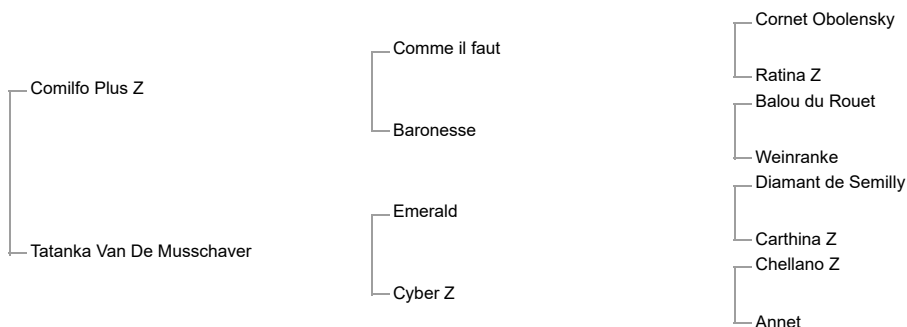

Nr. 54

WHITE SPOT VAN DE MUSSCHAUVER
056002W00332917

White Spot van de Musschaver

chestnut

28-04-2022, BWP

Sire:

Comilfo Plus Z (Westf, 2009, chestnut stallion by Comme il faut) Approved For: SWB, Westf, Z **Level 1.45m** - Christian Ahlmann (DEU)

1st dam:

Tatanka Van De Musschaver (BWP, 2019, chestnut mare by Emerald)

White Spot van de Musschaver (BWP, 2022, chestnut stallion by Comilfo Plus Z)

2nd dam:

Cyber Z (Z, 2001, grey mare by Chellano Z) Level 1.35m - Jürgen Birkenstaedt (DEU)

Imagine Z (Z, 2005, mare by Iowa) **Level 1.45m** - Martin Dinesen Neergaard (DNK)

Chick-Tjak Dga Z (Z, 2016, grey mare by Cicero Z van Paemel) Level 1.05m - Glenn Van Riet (BEL)

Rigolo Van De Musschaver (BWP, 2017, grey stallion by Vigo d'Arsouilles) Level 1.25m - Fouad Larhissi (MAR)

Tatanka Van De Musschaver (BWP, 2019, chestnut mare by Emerald) :See Above

3rd dam:

Annet (KWPN, 1982, grey mare by Palfrenier)

Dutch Courage Z (Z, 1994, chestnut mare by Dutch Capitol)

Courage De Luxe (SWB, 2008, bay stallion by Lux Z) Level 1.35m - Nellie Berntsson (SWE)

Bahamas Courage (SWB, 2010, bay gelding by Baltimore 1178) **Level 1.45m** - Jonathan Dixon (GBR)

CAPITOLA (SWB, 2011, bay mare by VDL Cardento) **Level 1.50m** - Linn Widmark (SWE)

Elsa (SWB, 1998, bay mare by Lasandos)

Sandra Z (Z, 2002, dark bay mare by Sir Caletto) **Level 1.45m** - Mattias Tromp (USA)

Chesterfield Z **Level 1.60m** - Anna Power (GBR)

Orion Level 1.25m - David Tromp (USA)

Perfect Storm Level 1.15m - David Tromp (USA)

CREDENCE Z (Z, 2000, bay stallion by Nissan Catango Z) **Level 1.60m** - Mathijs van Asten (NLD)

Cyber Z (Z, 2001, grey mare by Chellano Z) :See Above

4th dam:

Sertina (KWPN, 1976, grey mare by Folio)

Annet (KWPN, 1982, grey mare by Palfrenier) :See Above