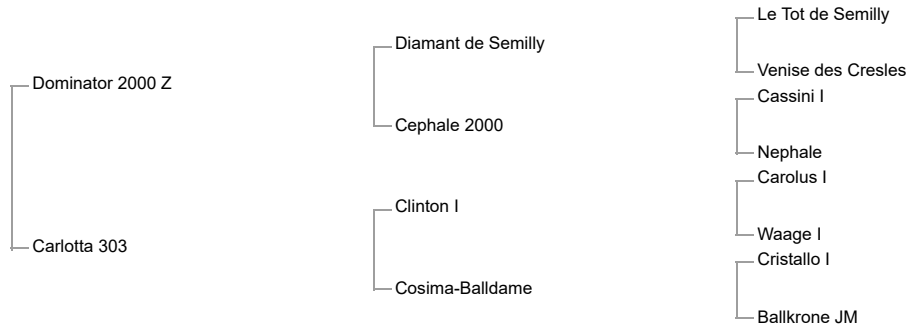

Nr. 22

DISCOVERY KD
DE418180001722

Discovery KD

bay

27-05-2022, OS

Sire:

DOMINATOR 2000 Z (Z, 2010, stallion by Diamant de Semilly) Approved For: AES, SWB, Z **Level 1.65m** - Christian Ahlmann (DEU)

1st dam:

Carlotta 303 (Hann, 2013, grey mare by Clinton I) Level 1.35m - Marcel-Alexander Kettmaker (DEU)

Discovery KD (OS, 2022, bay stallion by Dominator 2000 Z)

2nd dam:

Cosima-Balldame (Old, 2007, grey mare by Cristallo I)

Next Generation 4 (OS, 2012, bay mare by Numero Uno) **Level 1.50m** - Giavanna Rinaldi (USA)

Carlotta 303 (Hann, 2013, grey mare by Clinton I) :See Above

Toulouse 88 (Hann, 2014, bay mare by Toulon) Level 1.30m - Kilian Römmer (DEU)

3rd dam:

Ballkrone JM (OS, 2003, chestnut mare by Ludwig von Bayern)

Cosima-Balldame (Old, 2007, grey mare by Cristallo I) :See Above

4th dam:

Filane (Old, 1987, chestnut mare by Almeo)

Filana (Old, 1991, bay mare by Rubinstein I)

Beverly Hills (Old, 2002, grey mare by Fürst Heinrich)

Diamantina IDR - Marin Couturier(FRA) - CH-EU-Ch-D

Ballkrone JM (OS, 2003, chestnut mare by Ludwig von Bayern) :See Above