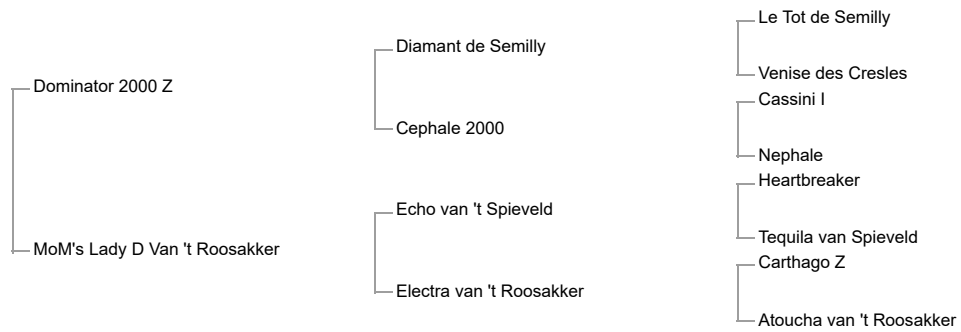

Dominance 2000 Z

bay stallion
19-05-2021, Z
BWP 100

Sire:

DOMINATOR 2000 Z (Z, 2010, stallion by Diamant de Semilly) Approved For: AES, SWB, Z **Level 1.65m** - Christian Ahlmann (DEU)

1st dam:

MoM's Lady D Van 't Roosakker (BWP, 2011, chestnut mare by Echo van 't Spieveld) Level 1.40m - Caroline Devos-Poels (BEL)

Puerto Rico Van 't Roosakker (BWP, 2015, bay stallion by Kannan) **Level 1.50m** - Kian Dore (IRL)

Diamecho von Axe Z (Z, 2020, chestnut stallion by Diamant de Semilly) Level 1.10m - Graziano Tazzi (ITA)

Dominance 2000 Z (Z, 2021, bay stallion by Dominator 2000 Z)

2nd dam:

ELECTRA VAN 'T ROOSAKKER (BWP, 2004, chestnut mare by Carthago Z) **Level 1.60m** - Jos Lansink (BEL)

Horpleasure van 't Roosakker (BWP, 2007, chestnut gelding by For Pleasure) **Level 1.60m** - Manon Hebette (FRA)

Imke van 't Roosakker (BWP, 2008, bay mare by Kashmir van Schuttershof) **Level 1.45m** - Frank Schuttert (NLD)

Lester van 't Roosakker (BWP, 2011, bay mare by Zandor Z)

Onatella van 't Roosakker Level 1.55m - Karel Cox (BEL)

NELSON VAN 'T ROOSAKKER (BWP, 2013, bay gelding by Zandor Z) **Level 1.65m** - Marit Haarr Skollerud (NOR)

Por Favor Van 't Roosakker (BWP, 2015, bay stallion by For Pleasure) **Level 1.50m** - Ioli Mytilineou (GRC)

Ikea Van 't Roosakker (BWP, 2008, chestnut mare by For Pleasure)

L'ESPRIT HERO Z (Z, 2011, bay gelding by Lexicon) **Level 1.60m** - Dermott Lennon (IRL)

LEXICON II VAN 'T ROOSAKKER (BWP, 2011, chestnut gelding by Lexicon) **Level 1.55m** - Arnaud-Philippe Bonvin (CHE)

Jolly Girl van 't Roosakker (BWP, 2009, bay mare by Kashmir van Schuttershof) Level 1.35m - James Gilmartin (IRL)

HORSEDEALS NOTRE-DAME VAN 'T ROOSAKKER (BWP, 2013, mare by Echo van 't Spieveld) **Level 1.60m** - Eric ten Cate

Panama Van 't Roosakker (BWP, 2015, chestnut mare by Echo van 't Spieveld) **Level 1.50m** - Frank Schuttert (NLD)

KAPRICE (BWP, 2010, chestnut mare by Echo van 't Spieveld) **Level 1.60m** - Kent Farrington (USA)

Lady Gaga van 't Roosakker (BWP, 2011, chestnut mare by Echo van 't Spieveld)

Pia - Lotta van 't Roosakker (BWP, 2015, chestnut mare by Comme il faut) **Level 1.50m** - Marit Haarr Skollerud (NOR)

MoM's Lady D Van 't Roosakker (BWP, 2011, chestnut mare by Echo van 't Spieveld) :See Above

3rd dam:

Atoucha van 't Roosakker (BWP, 2000, bay mare by Darco)

ELECTRA VAN 'T ROOSAKKER (BWP, 2004, chestnut mare by Carthago Z) :See Above

FALCO VAN 'T ROOSAKKER (BWP, 2005, grey stallion by Berlin (Caspar)) **Level 1.60m** - Eugenio Grimaldi (ITA)

MoM's Gatoucha van 't Roosakker (BWP, 2006, bay mare by Diamant de Semilly) **Level 1.50m** - Michael Korompis (NLD)

TINKOUCHA HERO Z (Z, 2010, bay mare by Tinka's Boy (Hooper)) **Level 1.60m** - Leonie Peeters (BEL)

ATTOUCHA (Z, 2012, bay mare by Aganix du Seigneur Z) **Level 1.60m** - Paris Sellon (USA)

Queen Kinmar Hero Level 1.50m - Sergio Alvarez Moya (ESP)

H5 Alana Hero Z (Z, 2012, bay mare by Aganix du Seigneur Z) **Level 1.50m** - Hannes Symons (BEL)

MAESTRO VAN 'T ROOSAKKER (BWP, 2012, bay gelding by Couletto) **Level 1.50m** - Maggie Hill (USA)

Hiamant van 't Roosakker (BWP, 2007, bay mare by Diamant de Semilly)