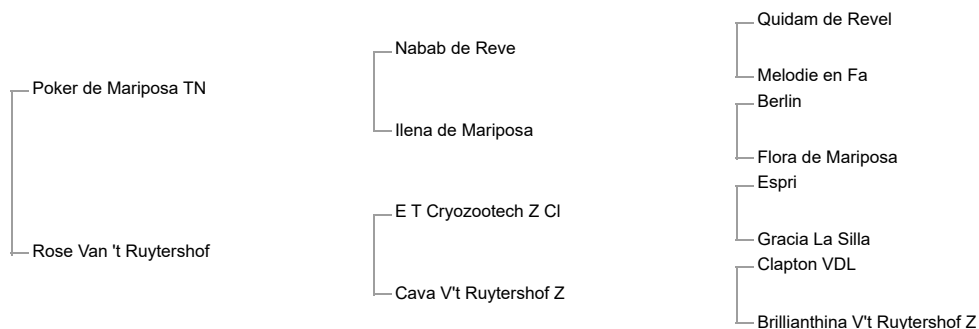

Prosecco Du Bonheur Z

bay

26-05-2022, Z

Sire:

Poker de Mariposa TN (BWP, 2015, chestnut stallion by Nabab de Reve) Approved For: BWP, SWB **Level 1.45m** - Kars Bonhof (NLD)

1st dam:

Rose Van 't Ruytershof (BWP, 2017, black brown mare by E.T. Cryozootech Z (CI))

Prosecco Du Bonheur Z (Z, 2022, bay stallion by Poker de Mariposa TN)

2nd dam:

Cava V't Ruytershof Z (Z, 2013, bay mare by Clapton VDL)

Rose Van 't Ruytershof (BWP, 2017, black brown mare by E.T. Cryozootech Z (CI)) :See Above

3rd dam:

Brilliantina V't Ruytershof Z (Z, 2008, bay mare by Bamako de Muze) Level 1.40m - Elise Van den Branden (BEL)

MERCY VAN 'T RUYTERS HOF (BWP, 2012, bay stallion by Arko III (Arko P.M.S.)) **Level 1.50m** - Greta Lepratti (ITA)

Cava V't Ruytershof Z (Z, 2013, bay mare by Clapton VDL) :See Above

Origi Van 't Ruytershof (BWP, 2014, bay stallion by Aktion Pur Z) **Level 1.45m** - Oleksander Prodan (UKR)

Pegasus van 't Ruytershof (BWP, 2015, grey stallion by Gemini xx) Approved For: AES **Level 1.45m** - Koen Vereecke (BEL)

Active Spirit (BWP, 2015, black brown mare by Vigo d'Arsouilles) **Level 1.60m** - William Whitaker (GBR)

4th dam:

DIAMANTHINA V/H RUYTERS HOF (BWP, 2003, black brown mare by Diamant de Semilly) **Level 1.60m** - Constant Van Paesschen (BEL)

Gianthina van 't Ruytershof (BWP, 2006, brown mare by Cartani 4)

GFE JILBERT VAN'T RUYTERS HOF (BWP, 2009, bay stallion by Numero Uno) **Level 1.60m** - Constant Van Paesschen (BEL)

Next Twist van 't Ruytershof (BWP, 2013, bay stallion by Gemini xx) **Level 1.50m** - Nico Lupino (ITA)

Pegase van 't Ruytershof (BWP, 2015, black brown stallion by Comme il faut) **Level 1.55m** - Jeroen De Winter (BEL)

HERALD VAN 'T RUYTERS HOF (BWP, 2007, bay stallion by Lord Z) **Level 1.60m** - Jos Verlooy (BEL)

Brilliantina V't Ruytershof Z (Z, 2008, bay mare by Bamako de Muze) :See Above

Inka'sthina van 't Ruytershof (BWP, 2008, bay mare by Tinka's Boy (Hooper)) Level 1.15m - Bert Van Den Branden (BEL)

Odile Van 't Ruytershof (BWP, 2014, bay mare by GFE Jilbert Van't Ruytershof) **Level 1.45m** - Yves Willems (NLD)

Pikachu van 't Ruytershof (BWP, 2015, chestnut gelding by By Ceira d'Ick) **Level 1.45m** - Dimme d'Haese (BEL)

Inathina van 't Ruytershof (BWP, 2008, bay mare by For Pleasure) Level 1.40m - Jos Verlooy (BEL)

Lightningthina van 't Ruytershof (BWP, 2011, grey mare by Norton d'Eole) Level 1.35m - Maaïke Schoormans (NLD)

Oxbow De Muze Level 1.45m - Alberica Sed (ITA)

Quintero Van 't Verahof Level 1.45m - Antonia Andersson (SWE)

Loreen van't Ruytershof Z (Z, 2012, grey mare by Levisto Z) **Level 1.45m** - Elise Van den Branden (BEL)

Qoreen van 't Ruytershof Level 1.45m - Niels Bruynseels (BEL)

H&M LUNA VAN'T RUYTERS HOF Z (Z, 2012, chestnut mare by Levisto Z) **Level 1.60m** - Nicola Philippaerts (BEL)

MESSI VAN 'T RUYTERS HOF (BWP, 2012, bay gelding by Plot Blue) **Level 1.65m** - Janne Friederike Meyer-Zimmermann (DEU)

MISSOURI VAN 'T RUYTERS HOF (BWP, 2012, bay stallion by Bamako de Muze) **Level 1.60m** - Pilar Lucrecia Cordon (ESP)