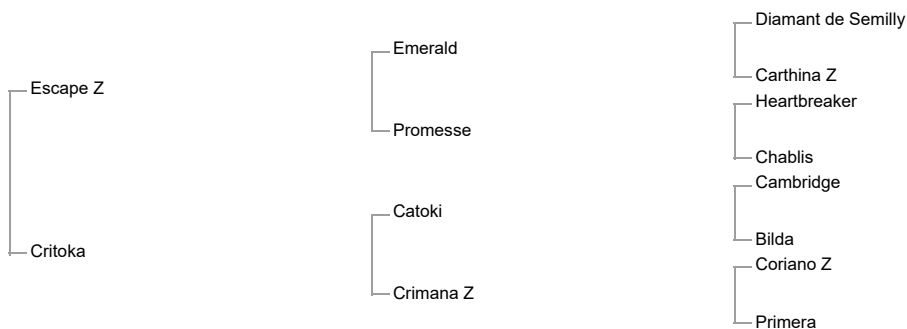

Nr. 31

WOLFGANG JB
056002W00333294

Wolfgang JB

chestnut

17-05-2022, BWP

Sire:

ESCAPE Z (Z, 2012, chestnut stallion by Emerald) Approved For: AES, BWP, SWB, Z **Level 1.55m** - Harrie Smolders (NLD)

1st dam:

Critoka (Old, 2008, chestnut mare by Catoki)

Elmo de Bo Z (Z, 2019, bay stallion by Eldorado van de Zeshoek) Level 1.30m - Thomas Mertens (BEL)

Wolfgang JB (BWP, 2022, chestnut stallion by Escape Z)

2nd dam:

Crimana Z (Z, 2004, dark chestnut mare by Coriano Z (Coriano)) **Level 1.50m** - Andrew Welles (USA)

Critoka (Old, 2008, chestnut mare by Catoki) :See Above

3rd dam:

Primera (Old, 1999, grey mare by Athlet Z)

Coton Boy (Old, 2002, grey stallion by Calido I) **Level 1.45m** - Charlotte Philippe (BEL)

Crimana Z (Z, 2004, dark chestnut mare by Coriano Z (Coriano)) :See Above

4th dam:

Papita (Old, 1996, black brown mare by Carte d'Or)

Primera (Old, 1999, grey mare by Athlet Z) :See Above

Pahora (Old, 2000, bay mare by Ahorn Z)

Palandora (Old, 2004, bay mare by Landor S)

Chapiro Z Level 1.35m - Cecile Bouzinac (FRA)

Papaya (Old, 2001, dark chestnut mare by Athlet Z)

Ariane's Calimero (Old, 2004, bay stallion by Calido II) Level 1.10m - Cézenne Haenen (BEL)