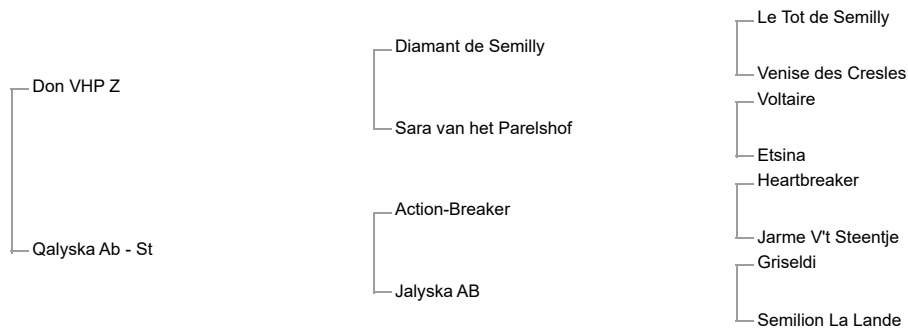

Wenzlee AB

chestnut

10-05-2022, BWP

Sire:

DON VHP Z (Z, 2004, chestnut stallion by Diamant de Semilly) Approved For: AES, BWP, SWB, Z **Level 1.65m** - Harrie Smolders (NLD)

1st dam:

Qalyska Ab - St (BWP, 2016, chestnut mare by Action-Breaker) Level 1.40m - Pierre Potin (FRA)

Wenzlee AB (BWP, 2022, chestnut stallion by Don VHP Z)

2nd dam:

Jalyska AB (BWP, 2009, chestnut mare by Griseldi) Level 1.30m - Yvan Rombouts (BEL)

Amaryllis AB Z (Z, 2012, bay mare by Armstrong van de Kapel) Level 1.25m - Gilles Faveere (BEL)

Hero AB Z (Z, 2015, dark brown stallion by Scendro) Level 1.40m - Niklaus Schurtenberger (CHE)

Qamarylla AB - ST (BWP, 2016, bay mare by Kannan) Level 1.00m - Jan Stoffelen (BEL)

Toboga AB Level 1.10m - Peter Boelens (BEL)

Qalyska Ab - St (BWP, 2016, chestnut mare by Action-Breaker) :See Above

Salyska AB-ST (BWP, 2018, dark chestnut mare by El Barone 111 Z) Level 1.30m - Sabri Badenjki (SYR)

3rd dam:

Semilion La Lande (KWPN, 1999, bay mare by Emilion)

Firestone AB (BWP, 2005, dark bay gelding by Action-Breaker) **Level 1.55m** - Luiz Felipe Cortizo Goncalves de Azevedo Filho (BRA)

Havana Ab (BWP, 2007, chestnut mare by Griseldi) Level 1.35m - Tom Dhaeyere (BEL)

Impression-ab (BWP, 2008, bay gelding by Action-Breaker) Level 1.40m - Jan Vermeiren (BEL)

Jalyska AB (BWP, 2009, chestnut mare by Griseldi) :See Above

Cassiano Ab Z (Z, 2010, dark bay gelding by Clintissimo Z) **Level 1.45m** - Kristin Russell (CAN)

Dacapo AB Z (Z, 2011, grey gelding by Der Senaat 111) **Level 1.45m** - Piet Van Genugten (NLD)

4th dam:

Atalante La Lande (SF, 1988, bay mare by Neustrien xx)

Pauline La Lande (BWP, 1992, chestnut mare by Attila III)

Pivarot van de Kapel (sBs, 1999, bay stallion by Happy Wind d'Hof ten Bos) Approved For: SF **Level 1.45m** - Johannes Ehning (DEU)

Peanuts V (2004, chestnut gelding by Saumur-O) IEV 2* - Marisa Cortesi(CHE)

Adios Van de Kapel (2005, dark brown stallion by Franco Z) Approved For: AES

Semilion La Lande (KWPN, 1999, bay mare by Emilion) :See Above