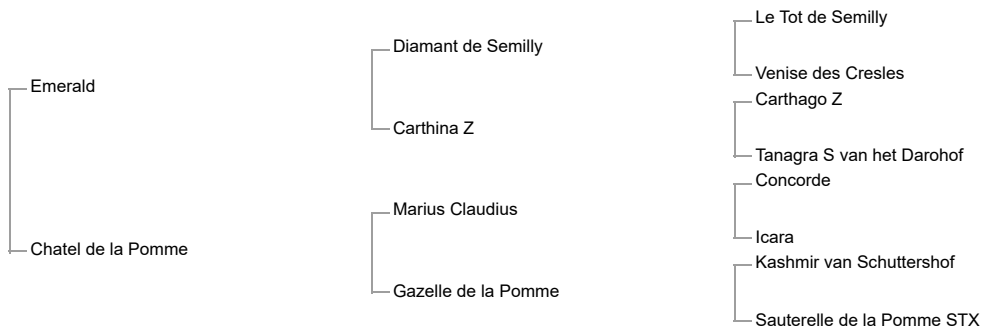

VDM de Muze

bay

05-04-2021, BWP

BWP 34

Sire:

EMERALD (BWP, 2004, chestnut stallion by Diamant de Semilly) **Level 1.60m** - Harrie Smolders (NLD)

1st dam:

CHATEL DE LA POMME (SF, 2012, bay mare by Marius Claudius) **Level 1.55m** - Lara Tryba (FRA)

Romelus De Muze (BWP, 2017, dark bay stallion by Bamako de Muze) Level 1.40m - Jessica Burke (IRL)

Coco Chatel Vdm Z (Z, 2019, bay mare by Cuba Libre de Muze Z)

VDM de Muze (BWP, 2021, bay stallion by Emerald)

2nd dam:

Gazelle de la Pomme (BWP, 2006, bay mare by Kashmir van Schuttershof) Level 1.25m - Max Sebrechts (BEL)

Kentucky de la Pomme (BWP, 2010, bay stallion by Tornado FCS) **Level 1.60m** - Yoshiaki Oiwa (JPN)

Balto de la Pomme (SF, 2011, bay stallion by Marius Claudius) **Level 1.45m** - Francisco Mendonça Peixe (PRT)

CHATEL DE LA POMME (SF, 2012, bay mare by Marius Claudius) :See Above

Pericles Optimus (BWP, 2015, bay stallion by Kannan) **Level 1.45m** - Martin Bulik (SVK)

Papageno Optimus (BWP, 2015, bay gelding by Chaman) **Level 1.45m** - Jules Van Hoydonck (BEL)

3rd dam:

Sauterelle de la Pomme STX (sBs, 2002, bay mare by For Pleasure) **Level 1.45m** - Philippe Le Jeune (BEL)

Vigoureuse de la Pomme (sBs, 2005, bay mare by Crown Z) **Level 1.45m** - Nicolina Savbäck (SWE)

Cacharel de la Pomme (sBs, 2008, bay mare by Tinka's Boy (Hooper)) Level 1.40m - Andrea Bormioli (FRA)

Jumeaux van het Schaeck (BWP, 2009, bay mare by Erco van 't Roosakker)

Tiptop vh Schaeck Z Level 1.40m - Kelly van Wijk (NLD)

Lotto Indebus Z Approved For: Z Level 1.40m - Gilles Van Hamme (BEL)

VAGABOND DE LA POMME (sBs, 2005, by Vigo d'Arsouilles) Approved For: KWPN, sBs, SF **Level 1.60m** - Nicolas Delmotte (FRA)

Gazelle de la Pomme (BWP, 2006, bay mare by Kashmir van Schuttershof) :See Above

Gitane de la Pomme (BWP, 2006, chestnut mare by Lord Z) Level 1.30m - Brenda Vermeiren (BEL)

Karrabas v/d Mishagen (BWP, 2010, bay gelding by Erco van 't Roosakker) **Level 1.45m** - Guy Beyers (BEL)

Karisto v/d Mishagen (BWP, 2010, chestnut gelding by Nabab de Reve) **Level 1.50m** - Nick Vrins (BEL)

H5 Matcho Van De Mishagen (BWP, 2012, bay gelding by I'm Special de Muze) **Level 1.50m** - Michael Hughes (USA)

Mochito V/d Mishagen (BWP, 2012, chestnut gelding by Emerald) **Level 1.50m** - Kelli Cruciotti Vanderveen (USA)

Hermione de la Pomme (BWP, 2007, bay mare by Nabab de Reve) **Level 1.45m** - Maikel van der Vleuten (NLD)

Kamille de la Pomme (BWP, 2010, bay mare by Tinka's Boy (Hooper))

Romy Van De Molenhoek **Level 1.45m** - Mathieu Bourdeaud'Hui (BEL)

La Toya de la Pomme (BWP, 2011, bay mare by Marius Claudius) Level 1.30m - Cindy Perdaen (BEL)

Milady de la Pomme Z Level 1.40m - Theresa Sutterlüty (AUT)

HOTSPOT (KWPN, 2012, chestnut stallion by Hors la Loi II) Approved For: KWPN **Level 1.60m** - Mathijs van Asten (NLD)

TRÉS BIEN Z (Z, 2015, bay stallion by Toulon) Approved For: Z **Level 1.55m** - Laura Kraut (USA)

No Nonsense Z (Z, 2016, bay mare by Numero Uno) **Level 1.45m** - Rodrigo Giesteira Almeida (PRT)

Cesar de la Pomme (sBs, 2008, bay gelding by Crown Z) **Level 1.50m** - Elisa Baldazzi (ITA)