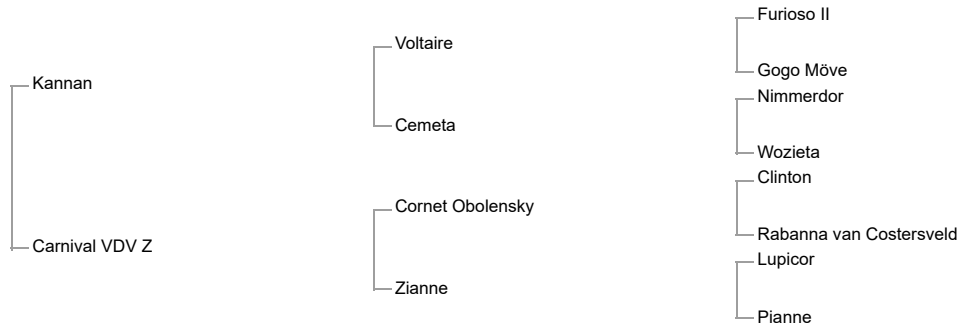

Kobalt Z
dark bay (mbg)
01-01-2022, Z

Sire:

KANNAN (KWPN, 1992, bay stallion by Voltaire) Approved For: AES, BWP, KWPN, sBs, SF, SI, SWB **Level 1.60m** - Michel Hecart (FRA)

1st dam:

Carnival VDV Z (Z, 2018, bay (mbg) mare by Cornet Obolensky)

Kobalt Z (Z, 2022, dark bay (mbg) stallion by Kannan)

2nd dam:

Zianne (KWPN, 2004, bay mare by Lupicor)

Cosmea Z (Z, 2010, chestnut mare by Calvados Z) **Level 1.50m** - Taylor Flury (USA)

Eleven XI ABF Z (Z, 2016, grey stallion by Carrasca Z) Level 1.10m - Taylor Flury (USA)

Cool Running VDV Z (Z, 2017, bay stallion by Cicero Z van Paemel) Level 1.40m - Taylor Flury (USA)

Carnival VDV Z (Z, 2018, bay (mbg) mare by Cornet Obolensky) :See Above

3rd dam:

Pianne (KWPN, 1997, black mare by Haarlem)

Wianne (KWPN, 2003, dark bay mare by Indoctro)

APG Dior's Delight (KWPN, 2008, bay mare by Sir Shutterfly) **Level 1.45m** - Filippo Morelli (ITA)

APG Everlasting Love (KWPN, 2009, grey gelding by Berlin (Caspar)) **Level 1.60m** - Diego Perez Bilbao (ESP)

Jaipur (KWPN, 2014, black stallion by ARD VDL Douglas) Level 1.25m - Tal Milstein (ISR)

Cohar Apg Z (Z, 2015, dark brown mare by Casimo) Level 1.20m - Kaja Nyhus Veidahl (NOR)

Zianne (KWPN, 2004, bay mare by Lupicor) :See Above

APG Bella Donna Nera (KWPN, 2006, black brown mare by Broere Pacific) Level 1.30m - Ronan Lerat (FRA)

Count Conquistador V (KWPN, 2007, bay gelding by Lupicor) NDR GP 3rd Memorial Day Classic II Katy, TX (USA) - Nat.;

Fihury V (KWPN, 2010, black brown stallion by Ustinov) Level 1.15m - Emmanuelle Delair (FRA)

4th dam:

Ilian (KWPN, 1990, black brown mare by Dageraad)

Milian (KWPN, 1994, black brown mare by Hamlet)

NIGHT FLIGHT (KWPN, 2000, bay gelding by Nairobi) **Level 1.60m** - Karim Elzoghby (EGY)

Upsala (KWPN, 2001, dark bay mare by Namelus R) **Level 1.50m** - Francisco Moura (PRT)

Pianne (KWPN, 1997, black mare by Haarlem) :See Above

Willian (KWPN, 2003, black gelding by Kennedy) **Level 1.45m** - Aleksandra Vuksanovic (SRB)