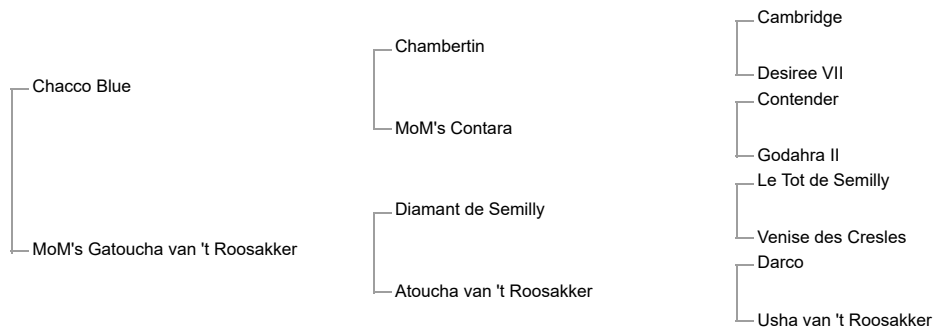

Charcoal Vd Berghoeve Z

bay
04-05-2022, Z
BWP 100

Sire:

CHACCO BLUE (Meckl, 1998, bay stallion by Chambertin) **Level 1.60m** - Andreas Kreuzer (DEU)

1st dam:

MoM's Gatoucha van 't Roosakker (BWP, 2006, bay mare by Diamant de Semilly) **Level 1.50m** - Michael Korompis (NLD)

TINKOUCHA HERO Z (Z, 2010, bay mare by Tinka's Boy (Hooper)) **Level 1.60m** - Leonie Peeters (BEL)

ATTOUCHA (Z, 2012, bay mare by Aganix du Seigneur Z) **Level 1.60m** - Paris Sellon (USA)

MAESTRO VAN 'T ROOSAKKER (BWP, 2012, bay gelding by Couletto) **Level 1.50m** - Maggie Hill (USA)

Charcoal Vd Berghoeve Z (Z, 2022, bay stallion by Chacco Blue)

2nd dam:

Atoucha van 't Roosakker (BWP, 2000, bay mare by Darco)

ELECTRA VAN 'T ROOSAKKER (BWP, 2004, chestnut mare by Carthago Z) **Level 1.60m** - Jos Lansink (BEL)

Horplesure van 't Roosakker (BWP, 2007, chestnut gelding by For Pleasure) **Level 1.60m** - Manon Hebette (FRA)

Ikea Van 't Roosakker (BWP, 2008, chestnut mare by For Pleasure)

L'ESPRIT HERO Z **Level 1.60m** - Dermott Lennon (IRL)

Jolly Girl van 't Roosakker (BWP, 2009, bay mare by Kashmir van Schuttershof) Level 1.35m - James Gilmartin (IRL)

HORSEDEALS NOTRE-DAME VAN 'T ROOSAKKER **Level 1.60m** - Eric ten Cate (NLD)

KAPRICE (BWP, 2010, chestnut mare by Echo van 't Spieveld) **Level 1.60m** - Kent Farrington (USA)

FALCO VAN 'T ROOSAKKER (BWP, 2005, grey stallion by Berlin (Caspar)) **Level 1.60m** - Eugenio Grimaldi (ITA)

MoM's Gatoucha van 't Roosakker (BWP, 2006, bay mare by Diamant de Semilly) :See Above

Hiamant van 't Roosakker (BWP, 2007, bay mare by Diamant de Semilly)

VDL GROEP ELEGANT HERO Z (Z, 2011, bay stallion by Echo van 't Spieveld) **Level 1.60m** - Leopold van Asten (NLD)

H5 GANESH HERO Z (Z, 2014, bay stallion by Gemini CL xx) Approved For: ISH **Level 1.60m** - Carlos Hank Guerreiro (MEX)

Inka van 't Roosakker (BWP, 2008, bay mare by Calvaro Z (Virtual Village Calvaro))

ZARKAVA HERO Z (Z, 2011, dark brown mare by Zandor Z) **Level 1.60m** - Johnny Pals (NLD)

Zinka De Kalvarie Z (Z, 2012, dark brown mare by Zandor Z)

DOURKHAN HERO Z Approved For: Z **Level 1.60m** - Christian Ahlmann (DEU)

3rd dam:

Usha van 't Roosakker (BWP, 1997, bay mare by Chin Chin) **Level 1.50m** - Marlon Modolo Zanotelli (BRA)

Atoucha van 't Roosakker (BWP, 2000, bay mare by Darco) :See Above

BABBE VAN 'T ROOSAKKER (BWP, 2001, bay mare by Kannan) **Level 1.60m** - Cara Raether Carey (USA)

ERCO VAN 'T ROOSAKKER (BWP, 2004, bay stallion by Darco) Approved For: BWP, SWB **Level 1.60m** - Lorenzo de Luca (ITA)

GIORGIO VAN 'T HAGENHOF (BWP, 2006, bay gelding by Bentley vd Heffinck) **Level 1.60m** - Caitlin Creel (USA)

MOM'S GEENA VAN'T ROOSAKKER (BWP, 2006, bay or brown mare by Darco) **Level 1.55m** - Janika Sprunger (CHE)

JIVARO IMPERIO EGIPCIO **Level 1.60m** - Francisco José Mesquita Musa (BRA)

KHEROS VAN 'T HOOGEINDE **Level 1.60m** - Rene Lopez Lizarazo (COL)

Dulhan de la Roque (KWPN, 2008, light bay gelding by Quidam de Revel) **Level 1.60m** - Reynald Angot (FRA)

CELLA (BWP, 2002, bay mare by Cento) **Level 1.60m** - Ben Maher (GBR)