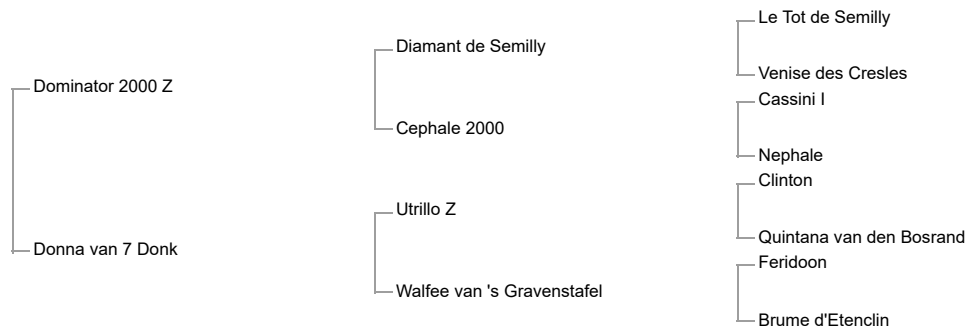

Dolf van de Kasteeldreef Z

dark bay

08-05-2022, Z

**Sire:****DOMINATOR 2000 Z** (Z, 2010, stallion by Diamant de Semilly) Approved For: AES, SWB, Z **Level 1.65m** - Christian Ahlmann (DEU)**1st dam:**

Donna van 7 Donk (BWP, 2003, grey mare by Utrillo Z (Utrillo van de Heffinck))