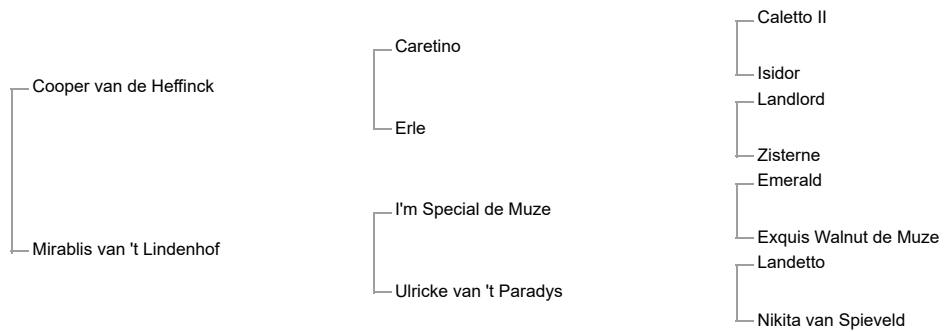

Convinced Cdl Di Cabra Z

bay

11-06-2022, Z

Sire:

Cooper van de Heffinck (Holst, 2004, bay stallion by Caretino) Approved For: BWP, Old, OS, SWB **Level 1.60m** - Olivier Philippaerts (BEL)

1st dam:

Mirablis van 't Lindenhof (BWP, 2012, bay mare by I'm Special de Muze) Level 1.20m - Jeroen Van De Vijver (BEL)

Convinced Cdl Di Cabra Z (Z, 2022, bay stallion by Cooper van de Heffinck)

2nd dam:

Ulricke van 't Paradys (BWP, 1997, bay or brown mare by Landetto)

Quasi Van't Paradijs (sBs, 2000, bay mare by Toulon)

Donatella van 't Paradijs (BWP, 2003, bay mare by Surrealist van 't Paradijs) Level 1.40m - Hannes Rooms (BEL)

Collezione Cesaro Mikimoto Level 1.50m - Mohamad Mogheeth Al Shehab (SYR)

Empire van 't Paradijs (BWP, 2004, dark brown gelding by Querlybet Hero) **Level 1.45m** - Jerome Ringot (FRA)

Ignis van 't Lindenhof (BWP, 2008, bay mare by Toulon) **Level 1.50m** - Vincent Temime (FRA)

DELUX VAN T & L (sBs, 2009, bay gelding by Toulon) **Level 1.65m** - Niels Bruynseels (BEL)

Mirablis van 't Lindenhof (BWP, 2012, bay mare by I'm Special de Muze) :See Above

Credibilis Van Het Lindenhof Z (Z, 2014, bay mare by Crown Z) **Level 1.50m** - Jorik Vervoort (BEL)

Qalista DN (BWP, 2016, chestnut mare by Emerald) **Level 1.45m** - Gilles Thomas (BEL)

3rd dam:

Nikita van Spieveld (BWP, 1990, chestnut mare by Lys de Darnen)

Quinine van 't Paradijs (BWP, 1993, chestnut mare by Voltaire)

Tiffany van het Paradijs (BWP, 1996, grey mare by Capital) **Level 1.60m** - Laura Chapot (USA)

Beckham van 't Paradijs Level 1.45m - Ludo Philippaerts (BEL)

L.B. OH HARRY (BWP, 1995, bay stallion by Larome) **Level 1.60m** - Philippe Leoni (FRA)

Ulricke van 't Paradys (BWP, 1997, bay or brown mare by Landetto) :See Above

Wolga-Lore van 't Paradijs (BWP, 1999, bay or brown mare by Nabab de Reve) **Level 1.45m** - Freddy Demuyne (BEL)

Elegance van 't Paradijs (BWP, 2004, bay mare by Heartbreaker)

JEUNESSE VAN 'T PARADIJS Level 1.60m - Lorenzo de Luca (ITA)

Waikiki van de Plataan (BWP, 1999, bay mare by Darco)

Cayenne van de Plataan (BWP, 2002, bay or brown mare by Toulon) **Level 1.45m** - Michiel Meskens (BEL)

Fame van de Plataan Level 1.60m - Rik Hemeryck (BEL)

Novelle van de Plataan Level 1.45m - Michiel Meskens (BEL)

Diddlina van de Plataan (BWP, 2003, bay mare by Toulon) Level 1.20m - Jérôme Gachignard (FRA)

JIP VAN T&L Z Level 1.55m - Celso Luis Camargo Ariani (BRA)

Atletico van 't Paradijs (BWP, 2000, chestnut stallion by Ohio van de Padenborre) **Level 1.60m** - Ali Al Ahrach (MAR)

Surprise van 't Paradijs (AES, 2002, chestnut mare by Surrealist van 't Paradijs)

Heliante ter Wilgen (BWP, 2007, bay mare by Chin Chin) **Level 1.50m** - Hector Florentino Roca (DOM)

LEGOLAS TER WILGEN Level 1.60m - Emilie Conter (BEL)

Reina Van Het Hellehof (BWP, 2017, bay mare by Gino H) **Level 1.45m** - Maria Blankemeyer (USA)

Sentry V't Paradijs Z (Z, 2003, chestnut mare by Surrealist van 't Paradijs) Level 1.25m - Frederic Singer (FRA)

Grimaldi van 't Paradijs (BWP, 2006, bay or brown mare by VDL Corland (Corlando)) Level 1.30m - Alexia Spunton (ITA)