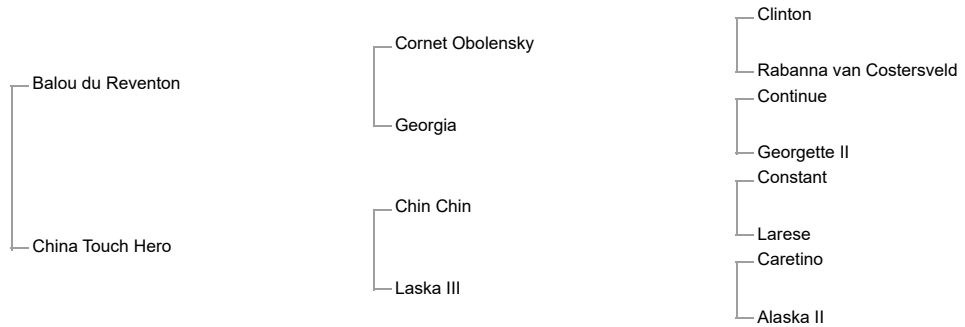

Bingo 2000 Z

dark brown
17-05-2021, Z
Holstein 5054

Sire:

BALOU DU REVENTON (OS, 2006, bay stallion by Cornet Obolensky) **Level 1.65m** - Brian Moggre (USA)

1st dam:

China Touch Hero (Holst, 2006, bay mare by Chin Chin) Level 1.40m - Patricia Guery (BEL)

Esprit de la Roque (KWPN, 2009, black brown gelding by Kannan) **Level 1.50m** - David Jobertie (FRA)

Sea Coast Don't Touch Tiji Hero (Holst, 2009, stallion by Diamant de Semilly) Approved For: AES **Level 1.45m** - Gudrun Patteet (BEL)

Jaguar de Tiji (BWP, 2009, bay gelding by Kannan) **Level 1.50m** - Janika Sprunger (CHE)

Just A Touch Hero (BWP, 2009, bay mare by Erco van 't Roosakker) Level 1.35m - Jeremy Le Roy (FRA)

Charming Touch de Tiji Z (Z, 2013, bay mare by RMF Cadeau de Muze) Level 1.40m - Nick Verlies (BEL)

Dirty Touch de Tiji Z Level 1.45m - Mathilde Kristine Kalland (NOR)

AKARAD HERO Z (Z, 2011, bay stallion by Aganix du Seigneur Z) Approved For: Z **Level 1.60m** - Pieter Clemens (BEL)

Anais Hero Z (Z, 2011, dark brown mare by Aganix du Seigneur Z)

INOUI DU SEIGNEUR (sBs, 2014, dark bay stallion by Jenson van 't Meulenhof Z) **Level 1.60m** - Rik Hemeryck (BEL)

Boytouch du Seigneur Z (Z, 2016, chestnut gelding by Boyfriend du Seigneur) **Level 1.45m** - Julia Schönhuber (DEU)

Best Friend Hero Z (Z, 2015, dark brown stallion by Boyfriend du Seigneur) Approved For: Z Level 1.40m - Mathieu Guery (BEL)

Diamond Touch (Holst, 2016, bay mare by Diamant de Semilly) **Level 1.45m** - Jérôme Guery (BEL)

King Of China Hero Z (Z, 2016, chestnut stallion by Kassander Van 't Roosakker Z) **Level 1.50m** - Jose Carlos Garcia Herrainz (ESP)

Devil 2000 Z (Z, 2020, black brown stallion by Dominator 2000 Z) Approved For: Z Level 1.05m - Thea Gånehed (SWE)

Drummer 2000 TN Z (Z, 2020, bay stallion by Diamant de Semilly) Approved For: AES, KWPN, Z Level 1.10m - Kars Bonhof (NLD)

Bingo 2000 Z (Z, 2021, dark brown stallion by Balou du Reventon) Approved For: AES Level 0.90m - Tim Van den Broeck (BEL)

2nd dam:

Laska III (Holst, 1996, dark bay mare by Caretino)

Contendrina (Holst, 2003, dark bay mare by Contendro I) **Level 1.45m** - Oguz Dalmis (TUR)

China Touch Hero (Holst, 2006, bay mare by Chin Chin) :See Above

Jalaska Hero (BWP, 2009, bay mare by Erco van 't Roosakker)

Kalasca Tonick Z (2014, bay gelding by Kentucky van 't Ruytershof) **Level 1.45m** - Tanguy De Coninck (BEL)

Abiskaya Hero Z Et (Z, 2010, chestnut mare by Aganix du Seigneur Z) **Level 1.50m** - Millie Allen (GBR)

ELASKO HERO (sBs, 2010, black brown gelding by Erco van 't Roosakker) **Level 1.55m** - Tomas Kuchar (SVN)

TINKA'S HERO Z (Z, 2011, bay stallion by Tinka's Boy (Hooper)) Approved For: sBs **Level 1.60m** - Simon Delestre (FRA)

VERDINI D'HOUTVELD Z (Z, 2011, bay gelding by Verdi TN) **Level 1.60m** - Lauren Balcomb (AUS)

GRACIEUX DU PACHIS (sBs, 2012, bay stallion by Tinka's Boy) **Level 1.60m** - Alessandra Volpi (USA)

3rd dam:

Alaska II (Holst, 1986, bay mare by Landgraf I)

Elastique (Holst, 1990, bay mare by Silvester)

Okarina III (Holst, 1999, bay mare by Franklin)

Chanel 353 Level 1.60m - Linda Bratomi (ITA)