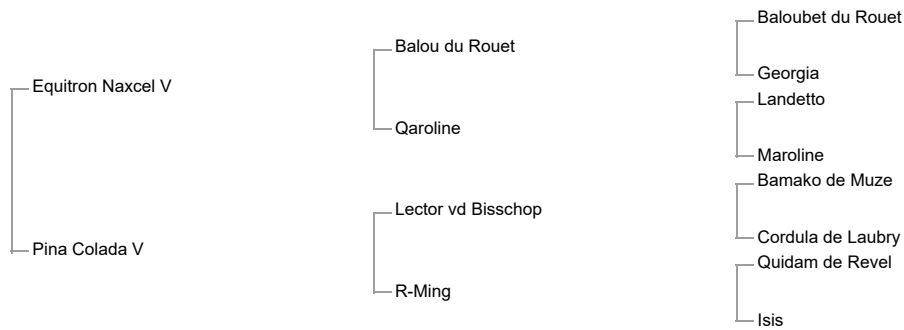

Vinocello BV

chestnut

19-06-2021, BWP

Sire:

EQUITRON NAXCEL V (BWP, 2013, chestnut stallion by Balou du Rouet) Approved For: BWP **Level 1.65m** - Gerfried Puck (AUT)

1st dam:

Pina Colada V (BWP, 2015, chestnut mare by Lector vd Bisschop)

Vinocello BV (BWP, 2021, chestnut stallion by Equitron Naxcel V)

2nd dam:

R-Ming (BWP, 1994, chestnut mare by Quidam de Revel)

TALOUBET (KWPN, 2000, chestnut gelding by Baloubet du Rouet) **Level 1.60m** - Paulo Sergio Mateo Santana Filho (SLV)

BATUCADA (KWPN, 2002, grey mare by Casco) **Level 1.50m** - Paige Sorce (USA)

QUASI MODO Z (Z, 2004, bay stallion by Querlybet Hero) Approved For: SF **Level 1.60m** - Grégory Wathelet (BEL)

Invitto V (BWP, 2008, bay gelding by Lord Z) **Level 1.50m** - Edoardo Chiarolanza (ITA)

Jess V (BWP, 2009, bay mare by Lord Z) Level 1.40m - Mohammadreza Bahrami (IRN)

MACHO V (BWP, 2012, bay stallion by Falco) **Level 1.55m** - Kim Emmen (NLD)

Nashville Vm (BWP, 2013, chestnut stallion by Balou du Rouet) Level 1.20m - Victoire Echelard (FRA)

Pina Colada V (BWP, 2015, chestnut mare by Lector vd Bisschop) :See Above

Red Lady V (BWP, 2017, chestnut mare by Equitron Naxcel V) Level 1.20m

3rd dam:

Isis (KWPN, 1990, grey mare by Enrico)

R-Ming (BWP, 1994, chestnut mare by Quidam de Revel) :See Above

Omari (KWPN, 1996, grey mare by Concorde)

Tello (KWPN, 2000, grey gelding by Baloubet du Rouet) Level 1.35m - Alan Waldman (USA)

My Boy Z (Z, 2011, grey gelding by Mylord Carthago) **Level 1.55m** - Christian Fioravanti (ITA)

4th dam:

Glorita Z (Hann, 1973, grey mare by Gotthard)

ARTOS Z (Hann, 1983, grey stallion by Almé Z) Approved For: sBs, SF, Z **Level 1.60m** - Mark Leone (USA)

Hamlet (KWPN, 1989, grey stallion by I Love You) Approved For: sBs

Isis (KWPN, 1990, grey mare by Enrico) :See Above

R-Mara (BWP, 1994, grey mare by Olisco)

Quirita Adelheid Z (Z, 2002, bay mare by Quick Star)

Cromwell N Z Level 1.45m - Alessandro Natali (ITA)

Rosita Adelheid Z (Z, 2003, dark chestnut mare by Rival Z)

King Adelheid Z Approved For: AES **Level 1.50m** - Britta Schnee (DEU)

Zirkana Adelheid Z Level 1.40m - Bretton Chad (CAN)

Aida 199 Level 1.35m - Enola Mulder (NLD)

Cibelle Adelheid Z (Z, 2005, grey mare by Chardonnay Z) Level 1.35m - Charles le Mevel (FRA)

Chalita Adelheid Z (Z, 2006, dark chestnut mare by Chardonnay Z)

Balzan Adelheid Z Level 1.45m - Juan Manuel Gallego (COL)

Nycka Z Level 1.30m - Sandra Baumgärtner (DEU)

Quimara Adelheid Z (Z, 2007, mare by Quasimodo Z)

Cicero FS Level 1.40m - Jan Müller (DEU)

Granger W (KWPN, 2011, grey stallion by Spartacus TN) Level 1.30m - Katarina Stefancova (SVK)

Ice Woman Dk Z (Z, 2013, dark brown mare by Iceman de Muze) Level 1.40m - Samantha Rice (CAN)

V Power DK Z (Z, 2014, dark brown mare by Vagrant Z) Level 1.35m - Carla Schweizer (DEU)

Vidal Dk Z (Z, 2015, grey stallion by Vagrant Z) Level 1.40m - Amanda Filippa A Deild (SWE)