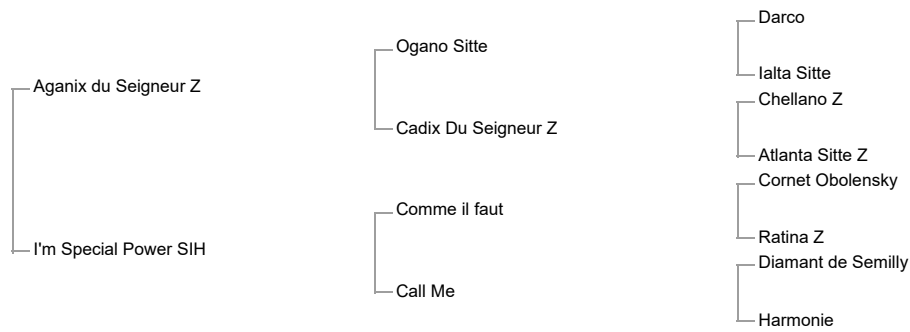

Amadeus SIH Z

chestnut

04-02-2022, Z

Sire:

Aganix du Seigneur Z (sBs, 2006, chestnut stallion by Ogano Sitte) Approved For: AES, SWB, Z **Level 1.60m** - Jos Lansink (BEL)

1st dam:

I'M SPECIAL POWER SIH (KWPN, 2013, dark chestnut mare by Comme il faut) **Level 1.55m** - Daan van Geel (NLD)

Amadeus SIH Z (Z, 2022, chestnut stallion by Aganix du Seigneur Z)

2nd dam:

Call Me (KWPN, 2007, chestnut mare by Diamant de Semilly)

I'M SPECIAL POWER SIH (KWPN, 2013, dark chestnut mare by Comme il faut) :See Above

3rd dam:

Harmonie (KWPN, 1989, chestnut mare by Calvados (Sable Rose))

Kwartet (KWPN, 1992, bay mare by Landon)

GAMBLER (KWPN, 2011, bay stallion by Spartacus TN) **Level 1.50m** - Kirill Klimentiev (RUS)

Liefhebbers Manet (KWPN, 1994, bay mare by Colino)

Fulltime Liefhebber (KWPN, 2010, bay stallion by Je t'Aime Flamenco) **Level 1.50m** - Dalma Malhas (SAU)

Vamp (KWPN, 2002, grey mare by Colino)

Bred by Liefhebber (KWPN, 2006, bay mare by Twister)

FELLOW CASTLEFIELD Level 1.65m - Edwina Tops-Alexander (AUS)

Harper (KWPN, 2012, grey mare by Quality Time TN) **Level 1.50m** - Henri Kovacs (FIN)

Wildcard (KWPN, 2003, bay mare by Carnute) Level 1.35m - Dave Maarse (NLD)

COMME IL FAUT (KWPN, 2007, chestnut stallion by Diamant de Semilly) Approved For: AES **Level 1.60m** - Dimme d'Haese (BEL)

Apropos 'n Liefhebber (KWPN, 2005, chestnut mare by Liefhebber's Patent)

EVIDENCE (KWPN, 2009, gelding by Cornet Obolensky) Approved For: AES **Level 1.50m** - Taylor Chaubard (USA)

Believe in Liefhebber (KWPN, 2006, red roan mare by Liefhebber's Patent)

Evelien (KWPN, 2009, chestnut mare by Nabab de Reve) **Level 1.55m** - Gaetan Stalpaert (BEL)

Call Me (KWPN, 2007, chestnut mare by Diamant de Semilly) :See Above

Don't Forget Liefhebber (KWPN, 2008, bay mare by Quidam de Revel)

IT'S POSSIBLE SRK (KWPN, 2013, bay stallion by Berlin (Caspar)) Approved For: KWPN **Level 1.55m** - Ernesto Canseco (MEX)

Dutch Design (KWPN, 2008, chestnut stallion by Tlaloc la Silla) Approved For: AES, KWPN **Level 1.55m** - Henk van de Pol (NLD)

4th dam:

Electra (KWPN, 1986, bay mare by Voltaire)

Harmonie (KWPN, 1989, chestnut mare by Calvados (Sable Rose)) :See Above

Prelude (KWPN, 1997, mare by Calvados)

Unisound (KWPN, 2001, bay mare by Litho)

FREAKY Level 1.60m - Jacqueline Steffens Daly (CAN)

Wijffie (KWPN, 2003, grey mare by Colino)

Chardonnay VDP (KWPN, 2007, dark bay mare by Quidam de Revel)

Grand Cru VDP Level 1.50m - Hendrik-Jan Schuttert (NLD)

EXTRA STRONG (KWPN, 2009, bay stallion by Diamant de Semilly) **Level 1.60m** - Marcel Marschall (DEU)

Harmonie II (KWPN, 2012, chestnut mare by Je t'Aime Flamenco) **Level 1.60m** - Sayed Adnan Baqer Al Alawi (BHR)

BARRETO CK Z (Z, 2014, chestnut stallion by Baltic VDL) **Level 1.55m** - Hendrik Dowe (DEU)

Dometje van Liefhebber (KWPN, 2008, bay mare by Tlaloc la Silla (Dollar dela Pierre))

Jericho (KWPN, 2014, brown stallion by Berlin) **Level 1.50m** - Ellen Whitaker (GBR)