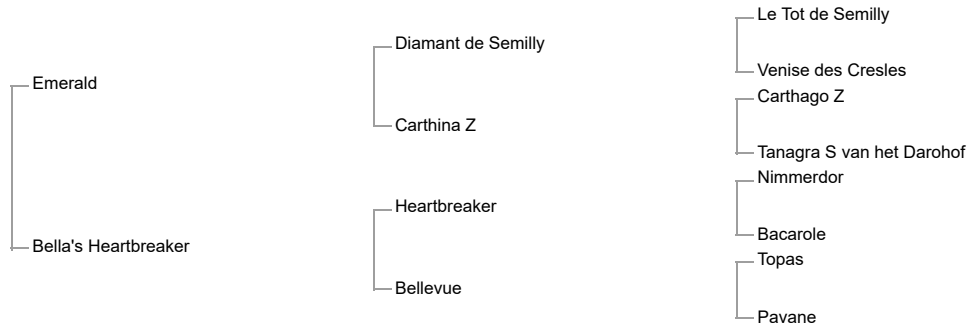

15-05-2022, Z

Sire:

EMERALD (BWP, 2004, stallion by Diamant de Semilly) Approved For: BWP, Holst, KWPN, Old, SF, SWB **Level 1.60m** - Harrie Smolders (NLD)

1st dam:

Bella's Heartbreaker (KWPN, 2004, chestnut mare by Heartbreaker) **Level 1.45m** - Bas Knijff (NLD)