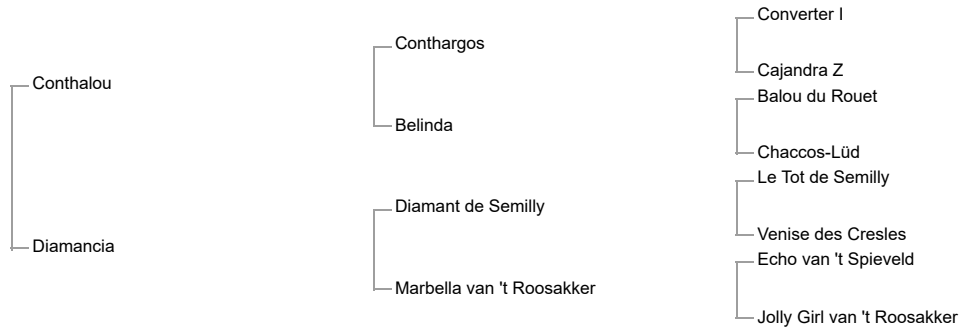

Canoubio S

bay

16-04-2022, OS

Sire:

Conthalou (OS, 2017, bay stallion by Conthargos) Approved For: Hann, Meckl, OS, Rhein, S-ZV, SWB, Westf Level 1.30m - Leonie Bußmann-Wöhle

1st dam:

Diamancia (2016, chestnut mare by Diamant de Semilly)

Canoubio S (OS, 2022, bay stallion by Conthalou)

2nd dam:

Marbella van 't Roosakker (BWP, 2012, chestnut mare by Echo van 't Spieveld)

Diamancia (2016, chestnut mare by Diamant de Semilly) :See Above

Dinamica Z (Z, 2017, chestnut mare by Diamant de Semilly) **Level 1.45m** - Pierpaolo Addis (ITA)

3rd dam:

Jolly Girl van 't Roosakker (BWP, 2009, bay mare by Kashmir van Schuttershof) Level 1.35m - James Gilmartin (IRL)

Z Golden Girl Hero Z (Z, 2012, bay mare by Zandor Z) **Level 1.45m** - Nick Bossaerts (BEL)

Qadér Davidshof Z (Z, 2016, bay mare by Quickly de Kreisker) **Level 1.45m** - Bernard Briand Chevalier (FRA)

Marbella van 't Roosakker (BWP, 2012, chestnut mare by Echo van 't Spieveld) :See Above

HORSEDEALS NOTRE-DAME VAN 'T ROOSAKKER (BWP, 2013, mare by Echo van 't Spieveld) **Level 1.60m** - Eric ten Cate (NLD)

O Star van 't Roosakker (BWP, 2014, chestnut mare by E Star) Level 1.40m - Enrico Bellina (GBR)

Diamond Dream SC Z (Z, 2017, bay mare by Diamant de Semilly) **Level 1.45m** - Simone Paciotti (ITA)

Panama Van 't Roosakker (BWP, 2015, chestnut mare by Echo van 't Spieveld) **Level 1.50m** - Frank Schuttert (NLD)

4th dam:

ELECTRA VAN 'T ROOSAKKER (BWP, 2004, chestnut mare by Carthago Z) **Level 1.60m** - Jos Lansink (BEL)

Horpleasure van 't Roosakker (BWP, 2007, chestnut gelding by For Pleasure) **Level 1.60m** - Manon Hebette (FRA)

Imke van 't Roosakker (BWP, 2008, bay mare by Kashmir van Schuttershof) **Level 1.45m** - Frank Schuttert (NLD)

Lester van 't Roosakker (BWP, 2011, bay mare by Zandor Z)

Onatella van 't Roosakker Level 1.55m - Karel Cox (BEL)

NELSON VAN 'T ROOSAKKER (BWP, 2013, bay gelding by Zandor Z) **Level 1.65m** - Marit Haarr Skollerud (NOR)

Por Favor Van 't Roosakker (BWP, 2015, bay stallion by For Pleasure) **Level 1.50m** - Ioli Mytilineou (GRC)

Ikea Van 't Roosakker (BWP, 2008, chestnut mare by For Pleasure)

L'ESPRIT HERO Z (Z, 2011, bay gelding by Lexicon) **Level 1.60m** - Dermott Lennon (IRL)

LEXICON II VAN 'T ROOSAKKER (BWP, 2011, chestnut gelding by Lexicon) **Level 1.55m** - Arnaud-Philippe Bonvin (CHE)

Otoucha van 't Roosakker (BWP, 2014, bay mare by Kannan) **Level 1.45m** - Damien Doyle (IRL)

Quickstep van 't Roosakker (BWP, 2016, chestnut gelding by Sea Coast Don't Touch Tiji Hero) **Level 1.45m** - Leonie Peeters (BEL)

James Bond van 't Roosakker (BWP, 2009, chestnut stallion by Echo van 't Spieveld) **Level 1.45m** - Michael Hughes (USA)

Jolly Girl van 't Roosakker (BWP, 2009, bay mare by Kashmir van Schuttershof) :See Above

KAPRICE (BWP, 2010, chestnut mare by Echo van 't Spieveld) **Level 1.60m** - Kent Farrington (USA)

Estrella Hero Z (Z, 2011, chestnut mare by Echo van 't Spieveld) **Level 1.45m** - Victor Bettendorf (LUX)

Prianti de Tiji (AES, 2015, bay gelding by Sea Coast Don't Touch Tiji Hero) **Level 1.45m** - Mathieu Bourdeaud'Hui (BEL)