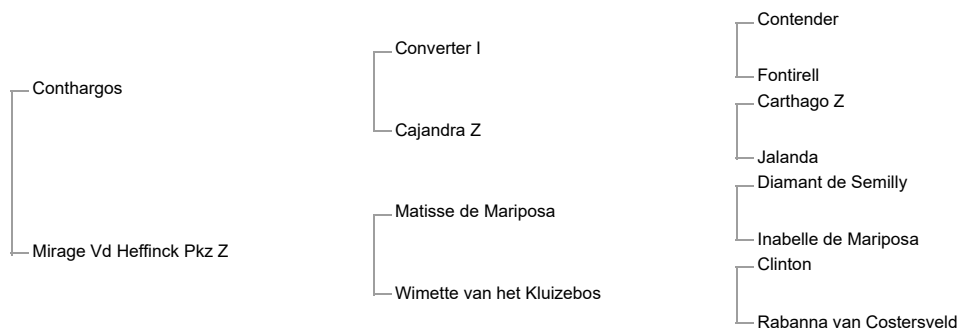

Cirrus vd Heffinck PKZ Z

bay
29-04-2022, Z

Sire:

Conthargos (OS, 2004, dark bay stallion by Converter I) Level 1.35m - Abdallah Haitham (EGY)

1st dam:

Mirage Vd Heffinck Pkz Z (Z, 2018, bay mare by Matisse de Mariposa)
Cirrus vd Heffinck PKZ Z (Z, 2022, bay stallion by Conthargos)

2nd dam:

Wimette van het Kluizebos (BWP, 1999, grey mare by Clinton)
Fantastik Light (Westf, 2002, grey gelding by Fuego du Prelet) Level 1.30m - Björn Nagel (DEU)
Luristan (Westf, 2010, grey stallion by Falkenhof's Lancer) Level 1.40m - Oleh Krasiuk (UKR)
Mirage Vd Heffinck Pkz Z (Z, 2018, bay mare by Matisse de Mariposa) :See Above

3rd dam:

Rabanna van Costersveld (BWP, 1994, dark bay mare by Heartbreaker) **Level 1.45m** - Rowan Willis (AUS)
Wimette van het Kluizebos (BWP, 1999, grey mare by Clinton) :See Above
CORNET OBOLENSKY (BWP, 1999, grey stallion by Clinton) **Level 1.60m** - Marco Kutscher (DEU)
Clie Heart (Westf, 2005, grey mare by Clinton)
Lancaster (Westf, 2010, grey stallion by Falkenhof's Lancer (Lancer III, Lancer 56)) **Level 1.45m** - Evgeny Terentyev (RUS)
Chicharito 8 (Westf, 2013, bay stallion by Cayetano L) **Level 1.45m** - Marie Ligges (DEU)
Air Joy (Westf, 2017, grey gelding by Air Jordan Z) Level 1.35m - Emily Chamberlin (USA)
Latile (Westf, 2006, bay mare by Falkenhof's Lancer (Lancer III, Lancer 56))
Cowboy Pk Z (Z, 2016, bay stallion by PKZ Contact van de Heffinck) Level 1.20m - Juliia Tretiak (UKR)
Adeliya (Westf, 2011, grey mare by Artifex)
Caramel (Westf, 2015, grey mare by Kannan)
Compass GDN Level 1.20m - Galyna Gaponova

4th dam:

Holivea van Costersveld (BWP, 1991, bay mare by Randel Z)
Rabanna van Costersveld (BWP, 1994, dark bay mare by Heartbreaker) :See Above
VIVALDO VAN HET COSTERSVELD (BWP, 1998, bay stallion by Clinton) Approved For: Z **Level 1.60m** - Roger-Yves Bost (FRA)
Farniente (BWP, 2005, bay mare by Cartier van de Heffinck)
Kambrinus Vh Reigershof (BWP, 2010, bay gelding by PKZ Contact van de Heffinck) Level 1.30m - Larisa Kupriyanova (UKR)
Hirondelle (BWP, 2007, bay mare by PKZ Contact van de Heffinck)
Passe-Partout V/d Vrombautshoeve (BWP, 2015, bay stallion by Old Chap Tame) Level 1.35m - Laura Stotzem (BEL)
Jalanta vd Vrombautshoeve Z (Z, 2016, bay stallion by Jos Van D'abdijhoeve) Level 1.35m - Jonni Neri (ITA)
Habiba vd Vrombautshoeve Z (Z, 2017, bay mare by Harley VDL) Level 1.40m - Peter Boelens (BEL)
Ultima Van De Vrombautshoeve (BWP, 2020, dark bay mare by Richebourg) Level 1.00m - Peter Boelens (BEL)
Lafayette (BWP, 2011, bay stallion by Diabeau van de Heffinck) Level 1.15m - Isabel De Rijcker (BEL)
Quirinus van 't Ravennest (BWP, 2016, bay stallion by Toulon) Approved For: BWP Level 1.40m - Wim Vinckx (BEL)