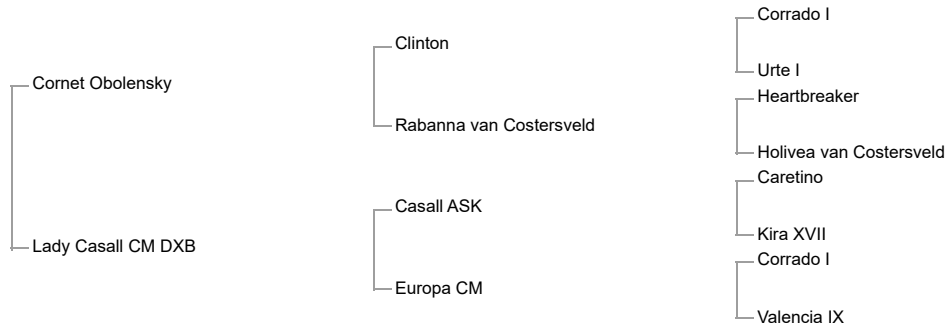

Nr. 37

SHOWTIME DXB
528003202211645

Showtime DXB

dark brown

10-05-2022, KWPN

Sire:

CORNET OBOLENSKY (BWP, 1999, grey stallion by Clinton) **Level 1.60m** - Marco Kutscher (DEU)

1st dam:

Lady Casall CM DXB (Holst, 2018, bay mare by Casall ASK)

Showtime DXB (KWPN, 2022, dark brown stallion by Cornet Obolensky)

2nd dam:

Europa CM (Holst, 2012, grey mare by Corrado I)

Lady Casall CM DXB (Holst, 2018, bay mare by Casall ASK) :See Above

Cascorrado CM DXB (Holst, 2019, black stallion by Casall ASK) Level 1.20m - Paul Beecher (IRL)

Casorrado CM DXB (Holst, 2020, grey stallion by Casall ASK) Approved For: OS

3rd dam:

Valencia IX (Holst, 2005, bay mare by For Pleasure)

Colino CM (Holst, 2009, chestnut stallion by Boeve's Colmander) Level 1.30m - Carmen Illi (CHE)

Europa CM (Holst, 2012, grey mare by Corrado I) :See Above

Oak Grove's Colorado (Holst, 2013, bay stallion by Corrado I) Level 1.35m - Harm Lahde (DEU)

Commander Bond (Holst, 2016, grey stallion by Corrado I) Approved For: BWP **Level 1.45m** - Pieter Kenis (BEL)

4th dam:

Indira XVII (KWPN, 1994, bay mare by Ramiro Z)

Saddie (KWPN, 1999, grey mare by Chemnitz 3)

CIMANO E (KWPN, 2007, grey gelding by AD Unaniem) **Level 1.65m** - Robert Smith (GBR)

Tyrian (KWPN, 2000, black mare by Chemnitz 3)

Arwin (KWPN, 2005, bay stallion by Hinault) Level 1.40m - Cornelia Leonards (DEU)

Arivian Z (Z, 2001, chestnut mare by Artos Z ((Loro Piana Artos Z)))

Zariere Z (Z, 2010, bay gelding by Zannini R) Level 1.40m - Chelsea Bittner (USA)

Valencia IX (Holst, 2005, bay mare by For Pleasure) :See Above