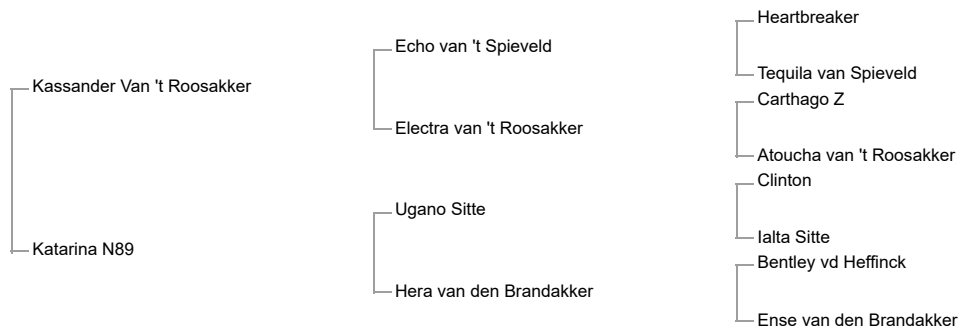

Kenobi Obi-Wan N89 Z

grey

20-04-2022, Z

Sire:

Kassander Van 't Roosakker (BWP, 2010, chestnut stallion by Echo van 't Spieveld) Approved For: AES, Z Level 1.40m - Grégory Wathelet (BEL)

1st dam:

Katarina N89 (BWP, 2010, grey mare by Ugano Sitte) Level 1.30m - Nick Verlies (BEL)
Scarlett O'Hara N89 Z (Z, 2016, grey mare by Stakkato Gold) Level 1.30m - Floor Porters (BEL)
Mazeltov N89 Z (Z, 2018, grey gelding by Malito de Reve) Level 1.30m - Nick Verlies (BEL)
Kenobi Obi-Wan N89 Z (Z, 2022, grey stallion by Kassander Van 't Roosakker Z)

2nd dam:

Hera van den Brandakker (BWP, 2007, bay mare by Bentley vd Heffinck)
Katarina N89 (BWP, 2010, grey mare by Ugano Sitte) :See Above

3rd dam:

Ense van den Brandakker (BWP, 2004, bay mare by Toulon) **Level 1.50m** - Niels Bruynseels (BEL)
Hera van den Brandakker (BWP, 2007, bay mare by Bentley vd Heffinck) :See Above
Luca Van 't Eigenlo (BWP, 2011, chestnut mare by Echo van 't Spieveld) **Level 1.50m** - Niels Bruynseels (BEL)
Scooby Doo vant Eigenlo (BWP, 2018, chestnut gelding by Quickly de Kreisker) Level 1.20m - Nathalie Van Laenen (BEL)
Spirit Vant Eigenlo (BWP, 2018, chestnut stallion by Le Coultre de Muze) Level 1.05m - Kim Van Laenen (BEL)

4th dam:

Wilke - S (BWP, 1999, bay or brown mare by Littorio)
Dasko (BWP, 2003, dark brown gelding by Toulon) **Level 1.60m** - Aniek Poels (NLD)
Ense van den Brandakker (BWP, 2004, bay mare by Toulon) :See Above
Ilano van den Brandakker (BWP, 2008, bay stallion by Toulon) Level 1.40m - Anthony Wellens (BEL)