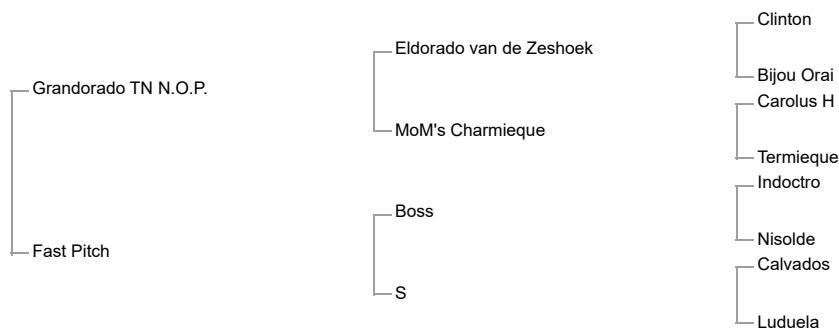

Guns N' Roses

bay

15-03-2022, AES

Sire:

GRANDORADO TN N.O.P. (KWPN, 2011, bay stallion by Eldorado van de Zeshoek) **Level 1.60m** - Willem Greve (NLD)

1st dam:

Fast Pitch (KWPN, 2010, brown mare by Boss)

Luduela (KWPN, 2016, bay mare by Gaspahr) **Level 1.45m** - Niels Tacken (NLD)

Nuwela (KWPN, 2018, bay mare by Gaspahr) Level 1.35m - Nicola Visentin (ITA)

Guns N' Roses (AES, 2022, bay stallion by Grandorado TN N.O.P.)

2nd dam:

S (KWPN, 1999, light bay mare by Calvados (Sable Rose))

Wusuela (KWPN, 2003, light chestnut mare by Lupicor)

C.Serendipity (KWPN, 2007, chestnut mare by Tangelo van de Zuuthoeve) Level 1.40m - Kara Chad (CAN)

C.Star WW Approved For: AES **Level 1.45m** - Anna Beck (GBR)

Air Lupicor Z (Z, 2010, bay stallion by Air Jordan Z) **Level 1.45m** - Richard Howley (IRL)

Busuela (KWPN, 2006, chestnut mare by Ultimo)

Foesuela (KWPN, 2010, chestnut mare by Tangelo van de Zuuthoeve) Level 1.40m - Suzanne Posnett (IRL)

IN A HURRY (KWPN, 2013, bay gelding by Dallas VDL) **Level 1.50m** - Martien Vander Hoeven (USA)

Captain Jack (KWPN, 2007, chestnut gelding by Diamant de Semilly) **Level 1.45m** - Jonathan Mc Crea (USA)

Dimodo (KWPN, 2008, bay stallion by Quasimodo Z) **Level 1.60m** - Noe Benlamine Diaz (PER)

ELOVELY (KWPN, 2009, bay gelding by Casinos) **Level 1.60m** - Zoe Osterhoff (DEU)

Fast Pitch (KWPN, 2010, brown mare by Boss) :See Above

3rd dam:

Luduela (KWPN, 1993, grey mare by Burggraaf)

S (KWPN, 1999, light bay mare by Calvados (Sable Rose)) :See Above

VICEROY (KWPN, 2002, bay gelding by Tangelo van de Zuuthoeve) Approved For: AES **Level 1.60m** - Alexandr Belekhov (RUS)

Wuduela (KWPN, 2003, grey mare by Tangelo van de Zuuthoeve)

Diamond Star (KWPN, 2008, bay mare by Canturano I) **Level 1.50m** - Marthe Van Gorp (BEL)

I AM A HARLEY (KWPN, 2013, chestnut stallion by Harley VDL) **Level 1.50m** - Nicole Lockhead Anderson (GBR)

Juduela (KWPN, 2014, grey mare by Harley VDL) Level 1.40m - Lihan Hou (CHN)

Kingphin (KWPN, 2015, chestnut stallion by Phin Phin) Level 1.40m - Julia Jablonska (POL)

Cuela (KWPN, 2007, grey mare by Verdi TN) **Level 1.45m** - Gerfried Puck (AUT)

Devonte (KWPN, 2008, bay stallion by Tangelo van de Zuuthoeve) Level 1.40m - James Fisher (GBR)

4th dam:

Cuduela (KWPN, 1984, grey mare by Amor (Heros))

Isostar (KWPN, 1990, mare by Calvados (Sable Rose))

T (KWPN, 2000, bay mare by Numero Uno)

Fancy Level 1.60m - Weronika Wilska-Czarnecka (POL)

All Star (KWPN, 2005, bay mare by Numero Uno)

Huntington Level 1.60m - Catherine Kubiak (USA)

Glencoe Level 1.50m - Graham Babes (GBR)

Luduela (KWPN, 1993, grey mare by Burggraaf) :See Above

Non Stop R (KWPN, 1995, bay stallion by Lux Z (Lux)) Approved For: SWB, Z **Level 1.50m** - Elin Uppling (SWE)

Tuduela (KWPN, 2000, bay mare by Voltaire)

Juela (KWPN, 2014, bay mare by El Salvador) **IEV 4*** - Kristina Hall-Jackson(GBR)